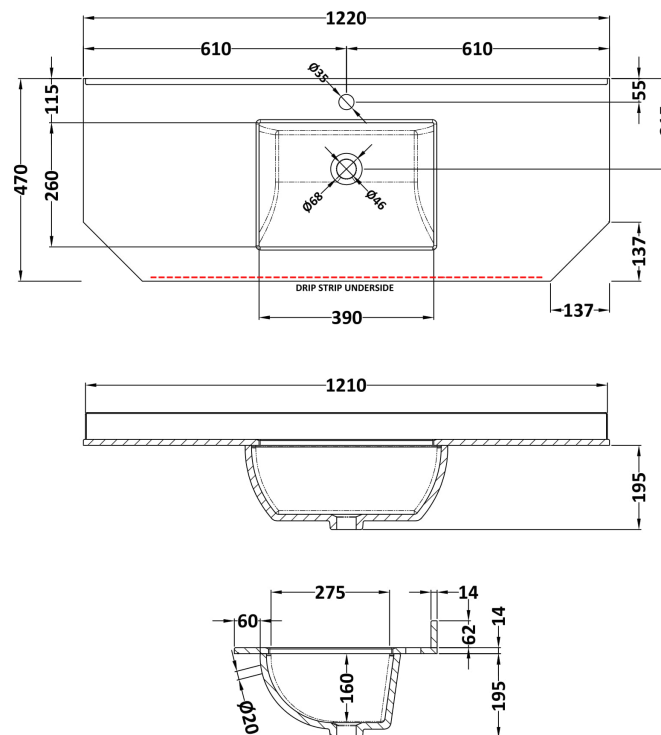

Sales Code: LOM276

Description: 1200 Single Bowl Angled Marble Top 1Th

Product Dimensions

Height (mm):	268
Width (mm):	1220
Depth (mm):	470
Nett Weight (kg):	27.5

Packaging Dimensions

Height (mm):	250
Width (mm):	1300
Depth (mm):	580
Gross Weight (kg):	28

Packaging Data

Box Colour:	White Cardboard Box
Box Qty:	1
Label Size:	100 x 50
Label Colour:	White Label
Label Qty:	2

Outer Box Dimensions (If Applicable)

Height (mm):	
Width (mm):	
Depth (mm):	
Gross Weight (kg):	
Barcode:	5056211871545

Product Details

Country of Origin:	China
Fitting Instruction:	No
Certification: CE & UKCA:	N/A
WRAS:	N/A
WRAS No:	N/A
Product Material:	Vitreous China, Natural Marble
Fixing Supplied:	No

Pans/Bidets: Trap Style: Not Applicable Includes Seat: Not Applicable

Basins: Tap Hole: One Taphole Chain Stay Hole: No
Template: Not Applicable Waste Type Req: Slotted
Overflow Inc: Yes Overflow Cover: Yes
Inner Bowl Depth (mm): 160mm