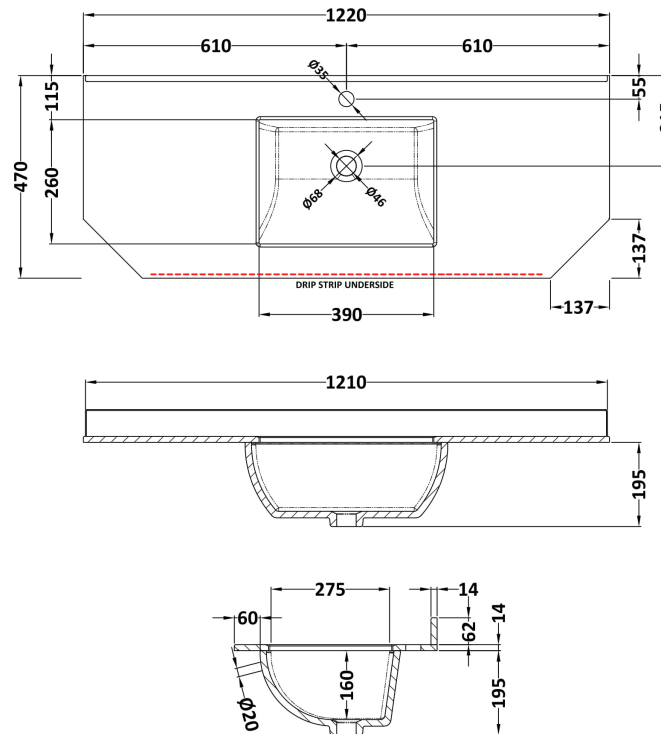

Sales Code: LOM277

Description: 1200 Single Bowl Angled Marble Top 1Th

Product Dimensions

Height (mm):	268
Width (mm):	1220
Depth (mm):	470
Nett Weight (kg):	27.5

Packaging Dimensions

Height (mm):	250
Width (mm):	1300
Depth (mm):	580
Gross Weight (kg):	28

Packaging Data

Box Colour:	White Cardboard Box
Box Qty:	1
Label Size:	100 x 50
Label Colour:	White Label
Label Qty:	2

Outer Box Dimensions (If Applicable)

Height (mm):	
Width (mm):	
Depth (mm):	
Gross Weight (kg):	
Barcode:	5056211871538

Product Details

Country of Origin:	China
Fitting Instruction:	No
Certification: CE & UKCA:	N/A
WRAS:	N/A
WRAS No:	N/A
Product Material:	Vitreous China, Natural Marble
Fixing Supplied:	No

Pans/Bidets: Trap Style: Not Applicable Includes Seat: Not Applicable

Basins: Tap Hole: One Taphole Chain Stay Hole: No
Template: Not Applicable Waste Type Req: Slotted
Overflow Inc: Yes Overflow Cover: Yes
Inner Bowl Depth (mm): 160mm