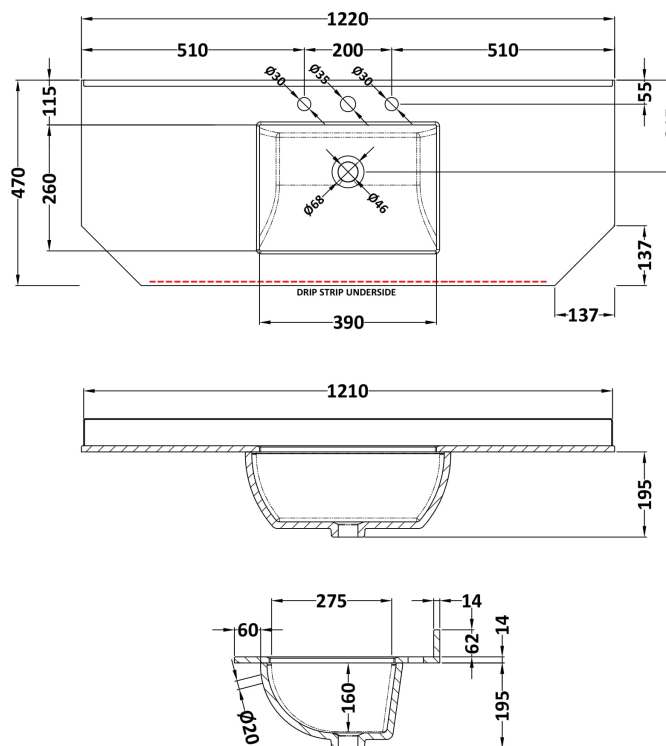

### Product Dimensions

|                   |      |
|-------------------|------|
| Height (mm):      | 268  |
| Width (mm):       | 1220 |
| Depth (mm):       | 470  |
| Nett Weight (kg): | 27.5 |

### Packaging Dimensions

|                    |      |
|--------------------|------|
| Height (mm):       | 250  |
| Width (mm):        | 1300 |
| Depth (mm):        | 580  |
| Gross Weight (kg): | 28   |

### Outer Box Dimensions (If Applicable)

|                    |               |
|--------------------|---------------|
| Height (mm):       |               |
| Width (mm):        |               |
| Depth (mm):        |               |
| Gross Weight (kg): |               |
| Barcode:           | 5056211871521 |

**Cisterns:** Operating Type: Not Applicable Fittings: Not Applicable  
Lever Type: Not Applicable

**Basins:** Tap Hole: Three Tapholes Chain Stay Hole: No  
Template: Not Applicable Waste Type Req: Slotted  
Overflow Inc: Yes Overflow Cover: Yes  
Inner Bowl Depth (mm): 160mm