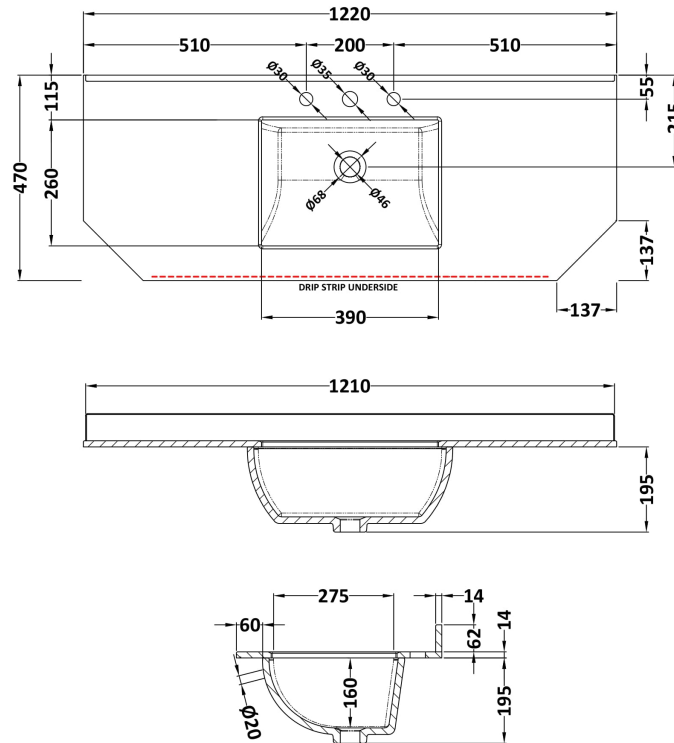

Sales Code: LOM279

Description: 1200 Single Bowl Angled Marble Top 3Th

Product Dimensions

Height (mm):	268
Width (mm):	1220
Depth (mm):	470
Nett Weight (kg):	27.5

Packaging Dimensions

Height (mm):	250
Width (mm):	1300
Depth (mm):	580
Gross Weight (kg):	28

Packaging Data

Box Colour:	White Cardboard Box
Box Qty:	1
Label Size:	100 x 50
Label Colour:	White Label
Label Qty:	2

Outer Box Dimensions (If Applicable)

Height (mm):	
Width (mm):	
Depth (mm):	
Gross Weight (kg):	
Barcode:	5056211871514

Product Details

Country of Origin:	China
Fitting Instruction:	No
Certification: CE & UKCA:	N/A
WRAS:	N/A
WRAS No:	N/A
Product Material:	Vitreous China, Natural Marble
Fixing Supplied:	No

Pans/Bidets: Trap Style: Not Applicable Includes Seat: Not Applicable

Basins: Tap Hole: Three Tapholes Chain Stay Hole: No
Template: Not Applicable Waste Type Req: Slotted
Overflow Inc: Yes Overflow Cover: Yes
Inner Bowl Depth (mm): 160mm