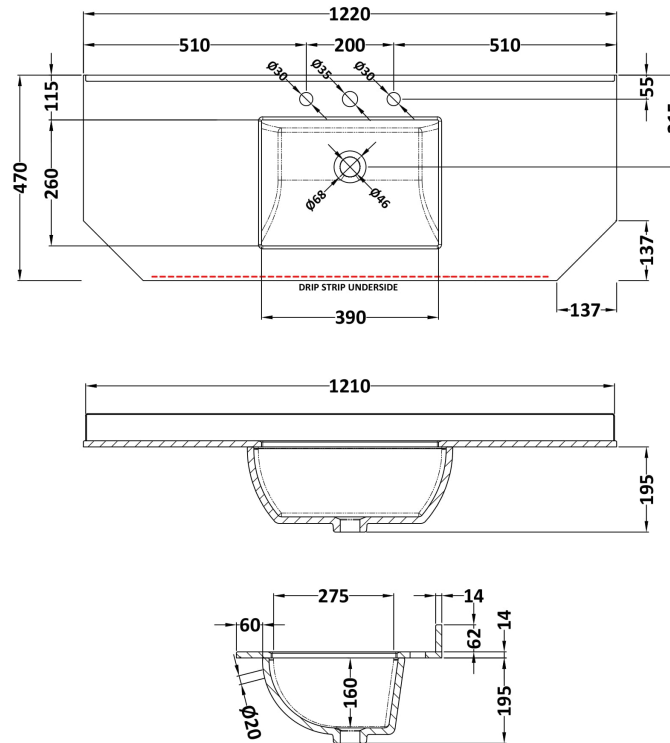

### Product Dimensions

Height (mm):	268
Width (mm):	1220
Depth (mm):	470
Nett Weight (kg):	27.5

### Packaging Dimensions

Height (mm):	250
Width (mm):	1300
Depth (mm):	580
Gross Weight (kg):	28

### Outer Box Dimensions (If Applicable)

Height (mm):	
Width (mm):	
Depth (mm):	
Gross Weight (kg):	
Barcode:	5056211871507

**Basins:** Tap Hole: Three Tapholes Chain Stay Hole: No  
Template: Not Applicable Waste Type Req: Slotted  
Overflow Inc: Yes Overflow Cover: Yes  
Inner Bowl Depth (mm): 160mm