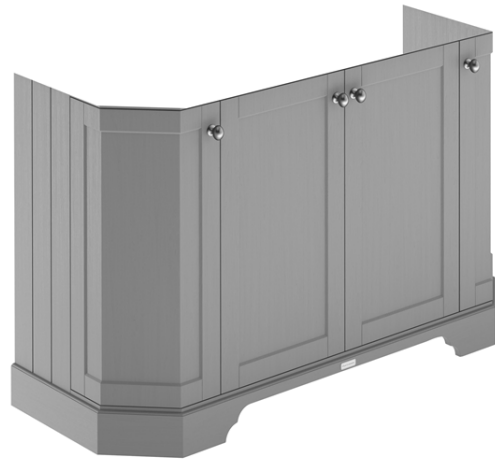

Sales Code: LON208

Description: 1200 4-Door Angled Basin Unit

Product Dimensions

Height (mm):	810
Width (mm):	1236
Depth (mm):	473
Nett Weight (kg):	54.5

Packaging Dimensions

Height (mm):	840
Width (mm):	1252
Depth (mm):	511
Gross Weight (kg):	55

Packaging Data

Box Colour:	Brown Cardboard Box
Box Qty:	1
Label Size:	150 x 100
Label Colour:	White Label
Label Qty:	2

Outer Box Dimensions (If Applicable)

Height (mm):	
Width (mm):	
Depth (mm):	
Gross Weight (kg):	
Barcode:	5056211871767

Product Details

Country of Origin:	Ireland
Fitting Instruction:	No
CE & UKCA:	
FSC Certified Materials:	Yes
Colour:	Storm Grey
Construction Method:	Cam & Wood Dowel
Construction Type:	Rigid
Cabinet Finish:	Mdf Vinyl Smooth Matt
Fascia Finish:	Mdf Vinyl Smooth Matt
Cabinet Thickness (mm):	18
Fascia Thickness (mm):	18
Drawer Included:	No
Drawer Type:	Not Applicable
No of Shelves:	2
Hinge Type:	95 Degree Inset Clip-On S/C
Hinge Included:	Yes
Adjustable Legs:	Not Applicable
Fixings Included:	Not Required
Handle Style:	Traditional
Waste Shroud:	No
Handle Included:	Yes
Handle Type:	Knob