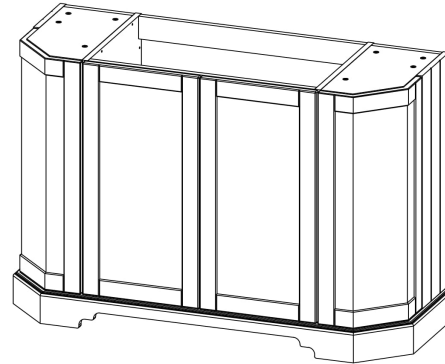

Sales Code: LON208

Description: 1200 4-Door Angled Basin Unit

Product Dimensions

Height (mm):	810
Width (mm):	1236
Depth (mm):	473
Nett Weight (kg):	54.5

Packaging Dimensions

Height (mm):	840
Width (mm):	1252
Depth (mm):	511
Gross Weight (kg):	55

Packaging Data

Box Colour:	Brown Cardboard Box
Box Qty:	1
Label Size:	150 x 100
Label Colour:	White Label
Label Qty:	2

Outer Box Dimensions (If Applicable)

Height (mm):	
Width (mm):	
Depth (mm):	
Gross Weight (kg):	
Barcode:	5056211871767

Product Details

Country of Origin:	Ireland
Fitting Instruction:	No
CE & UKCA:	
FSC Certified Materials:	Yes
Colour:	Storm Grey
Construction Method:	Cam & Wood Dowel
Construction Type:	Rigid
Cabinet Finish:	Mdf Vinyl Smooth Matt
Fascia Finish:	Mdf Vinyl Smooth Matt
Cabinet Thickness (mm):	18
Fascia Thickness (mm):	18
Drawer Included:	No
Drawer Type:	Not Applicable
No of Shelves:	2
Hinge Type:	95 Degree Inset Clip-On S/C
Hinge Included:	Yes
Adjustable Legs:	Not Applicable
Fixings Included:	Not Required
Handle Style:	Traditional
Waste Shroud:	No
Handle Included:	Yes
Handle Type:	Knob