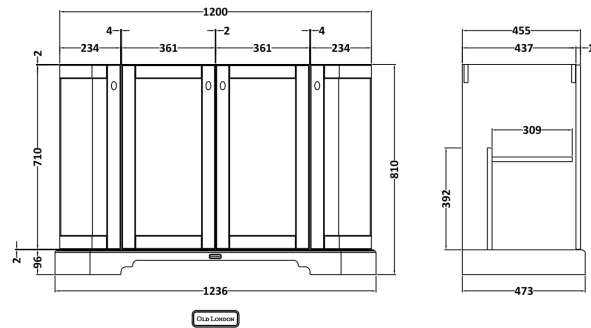

Sales Code: LON208

Description: 1200 4-Door Angled Basin Unit

Product Dimensions

Height (mm):	810
Width (mm):	1236
Depth (mm):	473
Nett Weight (kg):	54.5

Packaging Dimensions

Height (mm):	840
Width (mm):	1252
Depth (mm):	511
Gross Weight (kg):	55

Packaging Data

Box Colour:	Brown Cardboard Box
Box Qty:	1
Label Size:	150 x 100
Label Colour:	White Label
Label Qty:	2

Outer Box Dimensions (If Applicable)

Height (mm):	
Width (mm):	
Depth (mm):	
Gross Weight (kg):	
Barcode:	5056211871767

Product Details

Country of Origin:	Ireland
Fitting Instruction:	No
CE & UKCA:	
FSC Certified Materials:	Yes
Colour:	Storm Grey
Construction Method:	Cam & Wood Dowel
Construction Type:	Rigid
Cabinet Finish:	Mdf Vinyl Smooth Matt
Fascia Finish:	Mdf Vinyl Smooth Matt
Cabinet Thickness (mm):	18
Fascia Thickness (mm):	18
Drawer Included:	No
Drawer Type:	Not Applicable
No of Shelves:	2
Hinge Type:	95 Degree Inset Clip-On S/C
Hinge Included:	Yes
Adjustable Legs:	Not Applicable
Fixings Included:	Not Required
Handle Style:	Traditional
Waste Shroud:	No
Handle Included:	Yes
Handle Type:	Knob