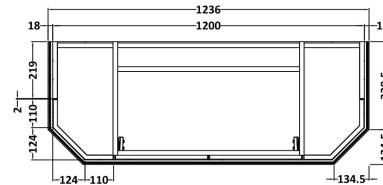

Sales Code: LON208

Description: 1200 4-Door Angled Basin Unit

Product Dimensions

Height (mm):	810
Width (mm):	1236
Depth (mm):	473
Nett Weight (kg):	54.5

Packaging Dimensions

Height (mm):	840
Width (mm):	1252
Depth (mm):	511
Gross Weight (kg):	55

Packaging Data

Box Colour:	Brown Cardboard Box
Box Qty:	1
Label Size:	150 x 100
Label Colour:	White Label
Label Qty:	2

Outer Box Dimensions (If Applicable)

Height (mm):	
Width (mm):	
Depth (mm):	
Gross Weight (kg):	
Barcode:	5056211871767

Product Details

Country of Origin:	Ireland
Fitting Instruction:	No
CE & UKCA:	
FSC Certified Materials:	Yes
Colour:	Storm Grey
Construction Method:	Cam & Wood Dowel
Construction Type:	Rigid
Cabinet Finish:	Mdf Vinyl Smooth Matt
Fascia Finish:	Mdf Vinyl Smooth Matt
Cabinet Thickness (mm):	18
Fascia Thickness (mm):	18
Drawer Included:	No
Drawer Type:	Not Applicable
No of Shelves:	2
Hinge Type:	95 Degree Inset Clip-On S/C
Hinge Included:	Yes
Adjustable Legs:	Not Applicable
Fixings Included:	Not Required
Handle Style:	Traditional
Waste Shroud:	No
Handle Included:	Yes
Handle Type:	Knob