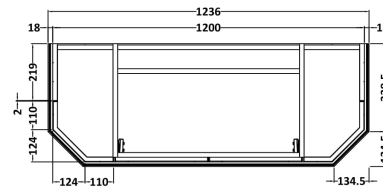

Sales Code: LON308

Description: 1200 4-Door Angled Basin Unit

Product Dimensions

Height (mm):	810
Width (mm):	1236
Depth (mm):	473
Nett Weight (kg):	54.5

Packaging Dimensions

Height (mm):	840
Width (mm):	1252
Depth (mm):	511
Gross Weight (kg):	55

Packaging Data

Box Colour:	Brown Cardboard Box
Box Qty:	1
Label Size:	150 x 100
Label Colour:	White Label
Label Qty:	2

Outer Box Dimensions (If Applicable)

Height (mm):	
Width (mm):	
Depth (mm):	
Gross Weight (kg):	
Barcode:	5056211871750

Product Details

Country of Origin:	Ireland
Fitting Instruction:	No
CE & UKCA:	
FSC Certified Materials:	Yes
Colour:	Twilight Blue
Construction Method:	Cam & Wood Dowel
Construction Type:	Rigid
Cabinet Finish:	Mdf Vinyl Smooth Matt
Fascia Finish:	Mdf Vinyl Smooth Matt
Cabinet Thickness (mm):	18
Fascia Thickness (mm):	18
Drawer Included:	No
Drawer Type:	Not Applicable
No of Shelves:	2
Hinge Type:	95 Degree Inset Clip-On S/C
Hinge Included:	Yes
Adjustable Legs:	Not Applicable
Fixings Included:	Not Required
Handle Style:	Traditional
Waste Shroud:	No
Handle Included:	Yes
Handle Type:	Knob