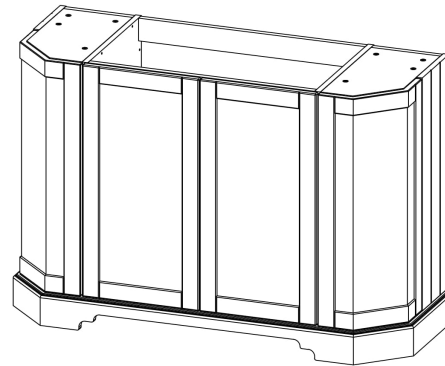

Sales Code: LON308

Description: 1200 4-Door Angled Basin Unit

Product Dimensions

Height (mm):	810
Width (mm):	1236
Depth (mm):	473
Nett Weight (kg):	54.5

Packaging Dimensions

Height (mm):	840
Width (mm):	1252
Depth (mm):	511
Gross Weight (kg):	55

Packaging Data

Box Colour:	Brown Cardboard Box
Box Qty:	1
Label Size:	150 x 100
Label Colour:	White Label
Label Qty:	2

Outer Box Dimensions (If Applicable)

Height (mm):	
Width (mm):	
Depth (mm):	
Gross Weight (kg):	
Barcode:	5056211871750

Product Details

Country of Origin:	Ireland
Fitting Instruction:	No
CE & UKCA:	
FSC Certified Materials:	Yes
Colour:	Twilight Blue
Construction Method:	Cam & Wood Dowel
Construction Type:	Rigid
Cabinet Finish:	Mdf Vinyl Smooth Matt
Fascia Finish:	Mdf Vinyl Smooth Matt
Cabinet Thickness (mm):	18
Fascia Thickness (mm):	18
Drawer Included:	No
Drawer Type:	Not Applicable
No of Shelves:	2
Hinge Type:	95 Degree Inset Clip-On S/C
Hinge Included:	Yes
Adjustable Legs:	Not Applicable
Fixings Included:	Not Required
Handle Style:	Traditional
Waste Shroud:	No
Handle Included:	Yes
Handle Type:	Knob