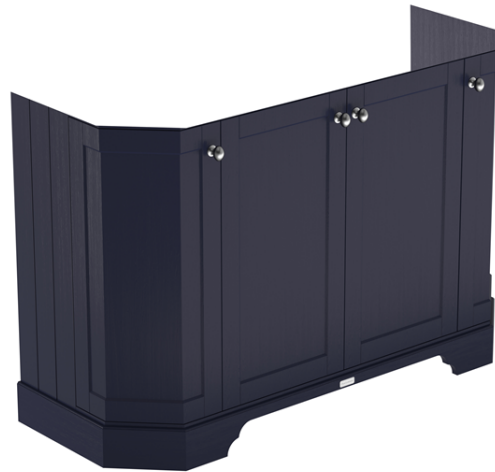

Sales Code: LON308

Description: 1200 4-Door Angled Basin Unit

Product Dimensions

Height (mm):	810
Width (mm):	1236
Depth (mm):	473
Nett Weight (kg):	54.5

Packaging Dimensions

Height (mm):	840
Width (mm):	1252
Depth (mm):	511
Gross Weight (kg):	55

Packaging Data

Box Colour:	Brown Cardboard Box
Box Qty:	1
Label Size:	150 x 100
Label Colour:	White Label
Label Qty:	2

Outer Box Dimensions (If Applicable)

Height (mm):	
Width (mm):	
Depth (mm):	
Gross Weight (kg):	
Barcode:	5056211871750

Product Details

Country of Origin:	Ireland
Fitting Instruction:	No
CE & UKCA:	
FSC Certified Materials:	Yes
Colour:	Twilight Blue
Construction Method:	Cam & Wood Dowel
Construction Type:	Rigid
Cabinet Finish:	Mdf Vinyl Smooth Matt
Fascia Finish:	Mdf Vinyl Smooth Matt
Cabinet Thickness (mm):	18
Fascia Thickness (mm):	18
Drawer Included:	No
Drawer Type:	Not Applicable
No of Shelves:	2
Hinge Type:	95 Degree Inset Clip-On S/C
Hinge Included:	Yes
Adjustable Legs:	Not Applicable
Fixings Included:	Not Required
Handle Style:	Traditional
Waste Shroud:	No
Handle Included:	Yes
Handle Type:	Knob