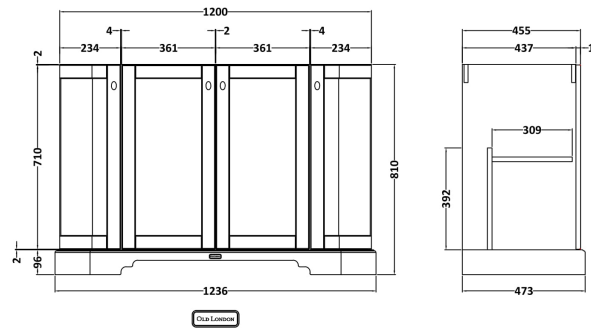

Sales Code: LON308

Description: 1200 4-Door Angled Basin Unit

Product Dimensions

Height (mm):	810
Width (mm):	1236
Depth (mm):	473
Nett Weight (kg):	54.5

Packaging Dimensions

Height (mm):	840
Width (mm):	1252
Depth (mm):	511
Gross Weight (kg):	55

Packaging Data

Box Colour:	Brown Cardboard Box
Box Qty:	1
Label Size:	150 x 100
Label Colour:	White Label
Label Qty:	2

Outer Box Dimensions (If Applicable)

Height (mm):	
Width (mm):	
Depth (mm):	
Gross Weight (kg):	
Barcode:	5056211871750

Product Details

Country of Origin:	Ireland
Fitting Instruction:	No
CE & UKCA:	
FSC Certified Materials:	Yes
Colour:	Twilight Blue
Construction Method:	Cam & Wood Dowel
Construction Type:	Rigid
Cabinet Finish:	Mdf Vinyl Smooth Matt
Fascia Finish:	Mdf Vinyl Smooth Matt
Cabinet Thickness (mm):	18
Fascia Thickness (mm):	18
Drawer Included:	No
Drawer Type:	Not Applicable
No of Shelves:	2
Hinge Type:	95 Degree Inset Clip-On S/C
Hinge Included:	Yes
Adjustable Legs:	Not Applicable
Fixings Included:	Not Required
Handle Style:	Traditional
Waste Shroud:	No
Handle Included:	Yes
Handle Type:	Knob