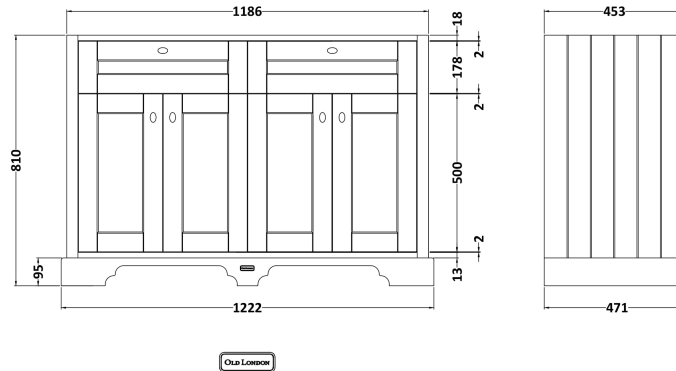

Sales Code: LON309

Description: 1200 4-Door Basin Unit

Old London

Product Dimensions

Height (mm):	810
Width (mm):	1222
Depth (mm):	471
Nett Weight (kg):	54.5

Packaging Dimensions

Height (mm):	840
Width (mm):	1252
Depth (mm):	511
Gross Weight (kg):	55

Packaging Data

Box Colour:	Brown Cardboard Box
Box Qty:	1
Label Size:	150 x 100
Label Colour:	White Label
Label Qty:	2

Outer Box Dimensions (If Applicable)

Height (mm):	
Width (mm):	
Depth (mm):	
Gross Weight (kg):	
Barcode:	5056211818069

Product Details

Country of Origin:	Ireland
Fitting Instruction:	No
CE & UKCA:	
FSC Certified Materials:	Yes
Colour:	Twilight Blue
Construction Method:	Cam & Wood Dowel
Construction Type:	Rigid
Cabinet Finish:	Mdf Vinyl Smooth Matt
Fascia Finish:	Mdf Vinyl Smooth Matt
Cabinet Thickness (mm):	18
Fascia Thickness (mm):	18
Drawer Included:	No
Drawer Type:	Not Applicable
No of Shelves:	2
Hinge Type:	95 Degree Inset Clip-On S/C
Hinge Included:	Yes
Adjustable Legs:	Not Applicable
Fixings Included:	Not Required
Handle Style:	Traditional
Waste Shroud:	No
Handle Included:	Yes
Handle Type:	Knob