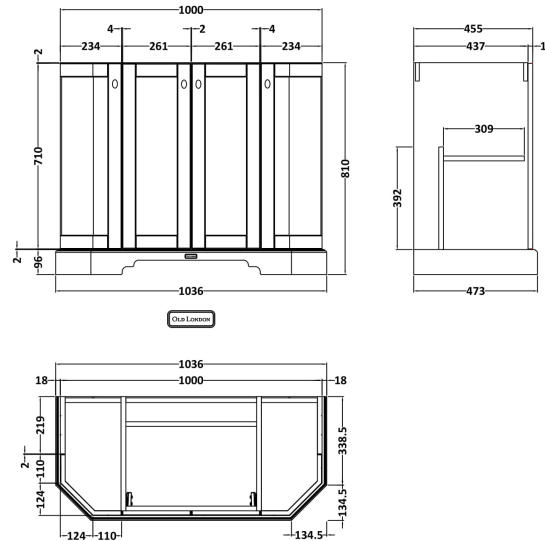

Sales Code: LON406

Description: 1000 4-Door Angled Basin Unit

Product Dimensions

Height (mm):	810
Width (mm):	1036
Depth (mm):	473
Nett Weight (kg):	42.5

Packaging Dimensions

Height (mm):	850
Width (mm):	1055
Depth (mm):	510
Gross Weight (kg):	43.5

Packaging Data

Box Colour:	Brown Cardboard Box
Box Qty:	1
Label Size:	150 x 100
Label Colour:	White Label
Label Qty:	2

Outer Box Dimensions (If Applicable)

Height (mm):	
Width (mm):	
Depth (mm):	
Gross Weight (kg):	
Barcode:	5056211871774

Product Details

Country of Origin:	Ireland
Fitting Instruction:	No
CE & UKCA:	
FSC Certified Materials:	Yes
Colour:	Timeless Sand
Construction Method:	Cam & Wood Dowel
Construction Type:	Rigid
Cabinet Finish:	Mdf Vinyl Smooth Matt
Fascia Finish:	Mdf Vinyl Smooth Matt
Cabinet Thickness (mm):	18
Fascia Thickness (mm):	18
Drawer Included:	No
Drawer Type:	Not Applicable
No of Shelves:	1
Hinge Type:	95 Degree Inset Clip-On S/C
Hinge Included:	Yes
Adjustable Legs:	Not Applicable
Fixings Included:	Not Required
Handle Style:	Traditional
Waste Shroud:	No
Handle Included:	Yes
Handle Type:	Knob