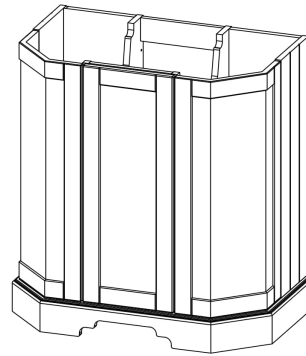

Sales Code: LON804

Description: 750 3-Door Angled Basin Unit

Product Dimensions

Height (mm):	810
Width (mm):	786
Depth (mm):	473
Nett Weight (kg):	32.5

Packaging Dimensions

Height (mm):	850
Width (mm):	805
Depth (mm):	510
Gross Weight (kg):	33

Packaging Data

Box Colour:	Brown Cardboard Box
Box Qty:	1
Label Size:	150 x 100
Label Colour:	White Label
Label Qty:	2

Outer Box Dimensions (If Applicable)

Height (mm):	
Width (mm):	
Depth (mm):	
Gross Weight (kg):	
Barcode:	5056462622750

Product Details

Country of Origin:	United Kingdom
Fitting Instruction:	No
CE & UKCA:	
FSC Certified Materials:	Yes
Colour:	Hunter Green
Construction Method:	Cam & Wood Dowel
Construction Type:	Rigid
Cabinet Finish:	Mdf Vinyl Smooth Matt
Fascia Finish:	Mdf Vinyl Smooth Matt
Cabinet Thickness (mm):	18
Fascia Thickness (mm):	18
Drawer Included:	No
Drawer Type:	Not Applicable
No of Shelves:	1
Hinge Type:	95 Degree Inset Clip-On S/C
Hinge Included:	Yes
Adjustable Legs:	Not Applicable
Fixings Included:	Not Required
Handle Style:	Traditional
Waste Shroud:	No
Handle Included:	Yes
Handle Type:	Knob