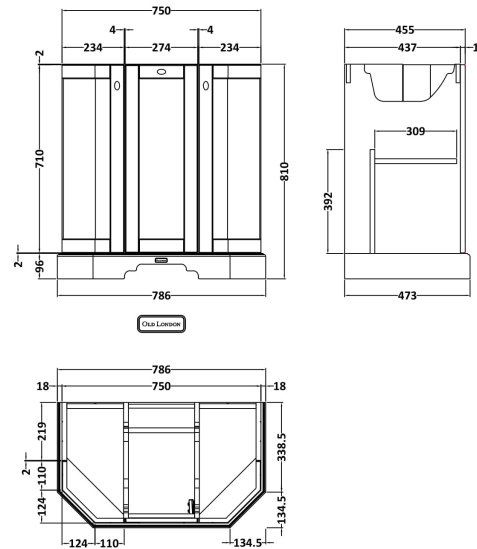

Sales Code: LON804

Description: 750 3-Door Angled Basin Unit

Product Dimensions

Height (mm):	810
Width (mm):	786
Depth (mm):	473
Nett Weight (kg):	32.5

Packaging Dimensions

Height (mm):	850
Width (mm):	805
Depth (mm):	510
Gross Weight (kg):	33

Packaging Data

Box Colour:	Brown Cardboard Box
Box Qty:	1
Label Size:	150 x 100
Label Colour:	White Label
Label Qty:	2

Outer Box Dimensions (If Applicable)

Height (mm):	
Width (mm):	
Depth (mm):	
Gross Weight (kg):	
Barcode:	5056462622750

Product Details

Country of Origin:	United Kingdom
Fitting Instruction:	No
CE & UKCA:	
FSC Certified Materials:	Yes
Colour:	Hunter Green
Construction Method:	Cam & Wood Dowel
Construction Type:	Rigid
Cabinet Finish:	Mdf Vinyl Smooth Matt
Fascia Finish:	Mdf Vinyl Smooth Matt
Cabinet Thickness (mm):	18
Fascia Thickness (mm):	18
Drawer Included:	No
Drawer Type:	Not Applicable
No of Shelves:	1
Hinge Type:	95 Degree Inset Clip-On S/C
Hinge Included:	Yes
Adjustable Legs:	Not Applicable
Fixings Included:	Not Required
Handle Style:	Traditional
Waste Shroud:	No
Handle Included:	Yes
Handle Type:	Knob