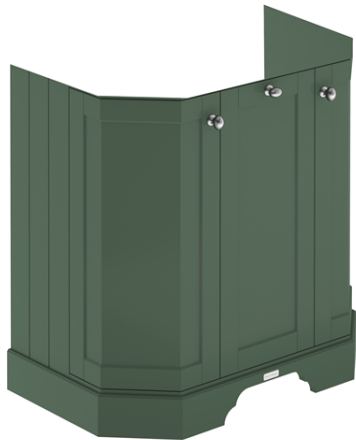

Sales Code: LON804

Description: 750 3-Door Angled Basin Unit

Product Dimensions

Height (mm):	810
Width (mm):	786
Depth (mm):	473
Nett Weight (kg):	32.5

Packaging Dimensions

Height (mm):	850
Width (mm):	805
Depth (mm):	510
Gross Weight (kg):	33

Packaging Data

Box Colour:	Brown Cardboard Box
Box Qty:	1
Label Size:	150 x 100
Label Colour:	White Label
Label Qty:	2

Outer Box Dimensions (If Applicable)

Height (mm):	
Width (mm):	
Depth (mm):	
Gross Weight (kg):	
Barcode:	5056462622750

Product Details

Country of Origin:	United Kingdom
Fitting Instruction:	No
CE & UKCA:	
FSC Certified Materials:	Yes
Colour:	Hunter Green
Construction Method:	Cam & Wood Dowel
Construction Type:	Rigid
Cabinet Finish:	Mdf Vinyl Smooth Matt
Fascia Finish:	Mdf Vinyl Smooth Matt
Cabinet Thickness (mm):	18
Fascia Thickness (mm):	18
Drawer Included:	No
Drawer Type:	Not Applicable
No of Shelves:	1
Hinge Type:	95 Degree Inset Clip-On S/C
Hinge Included:	Yes
Adjustable Legs:	Not Applicable
Fixings Included:	Not Required
Handle Style:	Traditional
Waste Shroud:	No
Handle Included:	Yes
Handle Type:	Knob