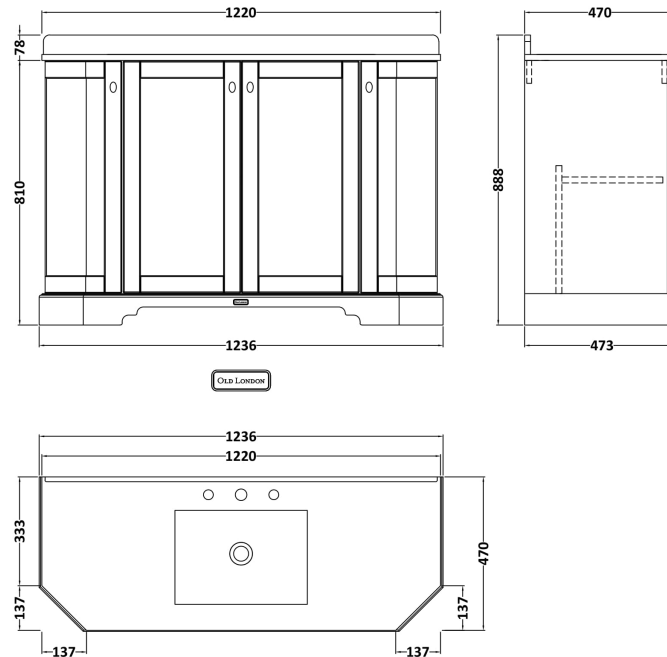

Sales Code: LON808

Description: 1200 4-Door Angled Basin Unit

Product Dimensions

Height (mm):	810
Width (mm):	1236
Depth (mm):	473
Nett Weight (kg):	54.5

Packaging Dimensions

Height (mm):	840
Width (mm):	1252
Depth (mm):	511
Gross Weight (kg):	55

Packaging Data

Box Colour:	Brown Cardboard Box
Box Qty:	1
Label Size:	150 x 100
Label Colour:	White Label
Label Qty:	2

Outer Box Dimensions (If Applicable)

Height (mm):	
Width (mm):	
Depth (mm):	
Gross Weight (kg):	
Barcode:	5056462622835

Product Details

Country of Origin:	United Kingdom
Fitting Instruction:	No
CE & UKCA:	
FSC Certified Materials:	Yes
Colour:	Hunter Green
Construction Method:	Cam & Wood Dowel
Construction Type:	Rigid
Cabinet Finish:	Mdf Vinyl Smooth Matt
Fascia Finish:	Mdf Vinyl Smooth Matt
Cabinet Thickness (mm):	18
Fascia Thickness (mm):	18
Drawer Included:	No
Drawer Type:	Not Applicable
No of Shelves:	2
Hinge Type:	95 Degree Inset Clip-On S/C
Hinge Included:	Yes
Adjustable Legs:	Not Applicable
Fixings Included:	Not Required
Handle Style:	Traditional
Waste Shroud:	No
Handle Included:	Yes
Handle Type:	Knob