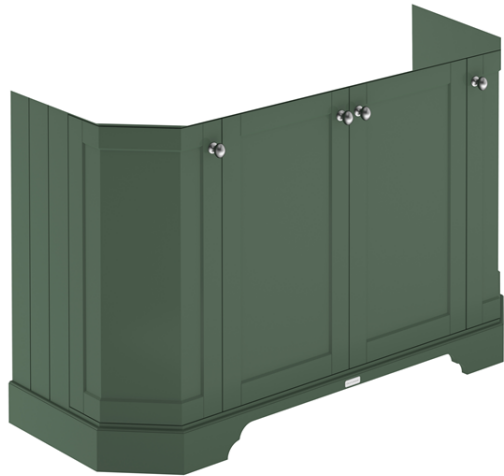

Sales Code: LON808

Description: 1200 4-Door Angled Basin Unit

Product Dimensions

Height (mm):	810
Width (mm):	1236
Depth (mm):	473
Nett Weight (kg):	54.5

Packaging Dimensions

Height (mm):	840
Width (mm):	1252
Depth (mm):	511
Gross Weight (kg):	55

Packaging Data

Box Colour:	Brown Cardboard Box
Box Qty:	1
Label Size:	150 x 100
Label Colour:	White Label
Label Qty:	2

Outer Box Dimensions (If Applicable)

Height (mm):	
Width (mm):	
Depth (mm):	
Gross Weight (kg):	
Barcode:	5056462622835

Product Details

Country of Origin:	United Kingdom
Fitting Instruction:	No
CE & UKCA:	
FSC Certified Materials:	Yes
Colour:	Hunter Green
Construction Method:	Cam & Wood Dowel
Construction Type:	Rigid
Cabinet Finish:	Mdf Vinyl Smooth Matt
Fascia Finish:	Mdf Vinyl Smooth Matt
Cabinet Thickness (mm):	18
Fascia Thickness (mm):	18
Drawer Included:	No
Drawer Type:	Not Applicable
No of Shelves:	2
Hinge Type:	95 Degree Inset Clip-On S/C
Hinge Included:	Yes
Adjustable Legs:	Not Applicable
Fixings Included:	Not Required
Handle Style:	Traditional
Waste Shroud:	No
Handle Included:	Yes
Handle Type:	Knob