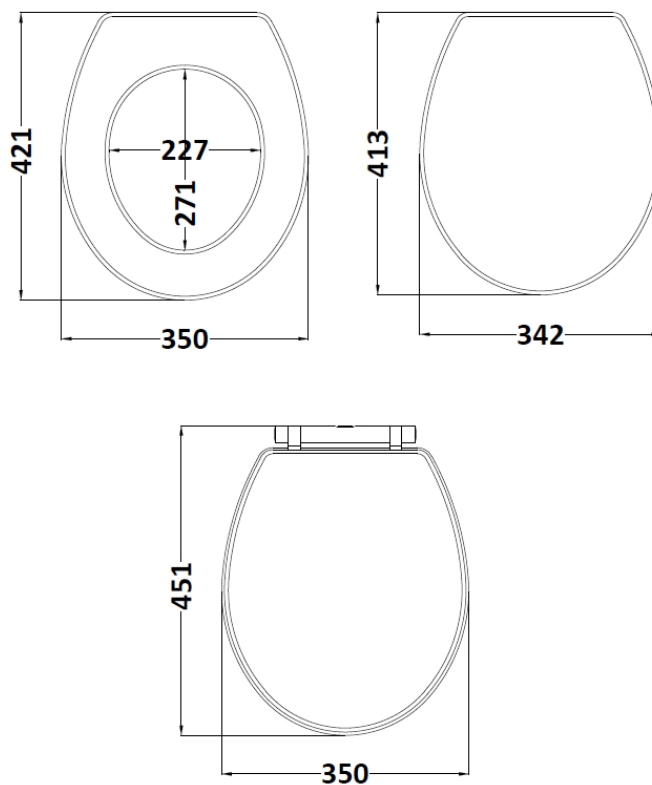

Sales Code: LOS299

Description: Richmond Toilet Seat

Product Dimensions

Length (mm):	451
Width (mm):	350
Height (mm):	60
Nett Weight (kg):	3

Packaging Dimensions

Length (mm):	480
Width (mm):	380
Height (mm):	60
Gross Weight (kg):	3.5

Packaging Data

Box Colour:	Brown Cardboard Box
Box Qty:	1
Label Size:	x
Label Colour:	White Label
Label Qty:	1

Outer Box Dimensions (If Applicable)

Length (mm):	
Width (mm):	
Height (mm):	
Gross Weight (kg):	
Barcode:	5056211818380

Product Details

Country of Origin:	Ireland
Fitting Instruction:	No
CE & UKCA:	Yes
Product Material:	Mdf Vinyl
Seat Type:	Round
Seat Function:	Soft Close
Hinge Centres (Min):	150
Hinge Centres (Max):	186
Hinge Material:	Zinc Alloy
Colour/Finish:	Storm Grey
Fixing Method:	Top Fix