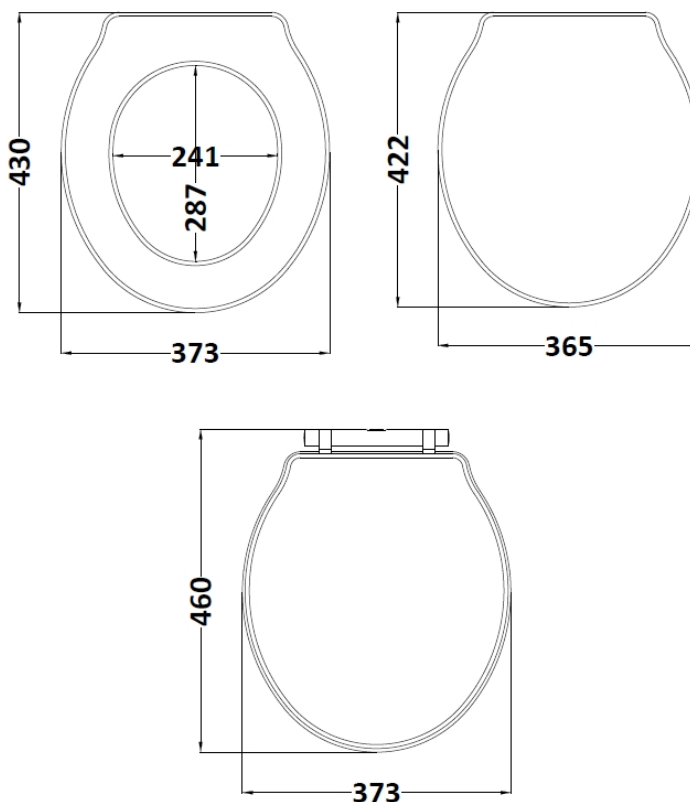

Sales Code: LOS398

Description: Chancery Toilet Seat

**Product Dimensions**

Length (mm):	460
Width (mm):	373
Height (mm):	60
Nett Weight (kg):	3

**Packaging Dimensions**

Length (mm):	480
Width (mm):	380
Height (mm):	60
Gross Weight (kg):	3.5

**Packaging Data**

Box Colour:	Brown Cardboard Box
Box Qty:	1
Label Size:	x
Label Colour:	White Label
Label Qty:	1

**Outer Box Dimensions (If Applicable)**

Length (mm):	
Width (mm):	
Height (mm):	
Gross Weight (kg):	
Barcode:	5056211818427

**Product Details**

Country of Origin:	Ireland
Fitting Instruction:	No
CE & UKCA:	Yes
Product Material:	Mdf Vinyl
Seat Type:	Round
Seat Function:	Soft Close
Hinge Centres (Min):	150
Hinge Centres (Max):	186
Hinge Material:	Zinc Alloy
Colour/Finish:	Twilight Blue
Fixing Method:	Top Fix