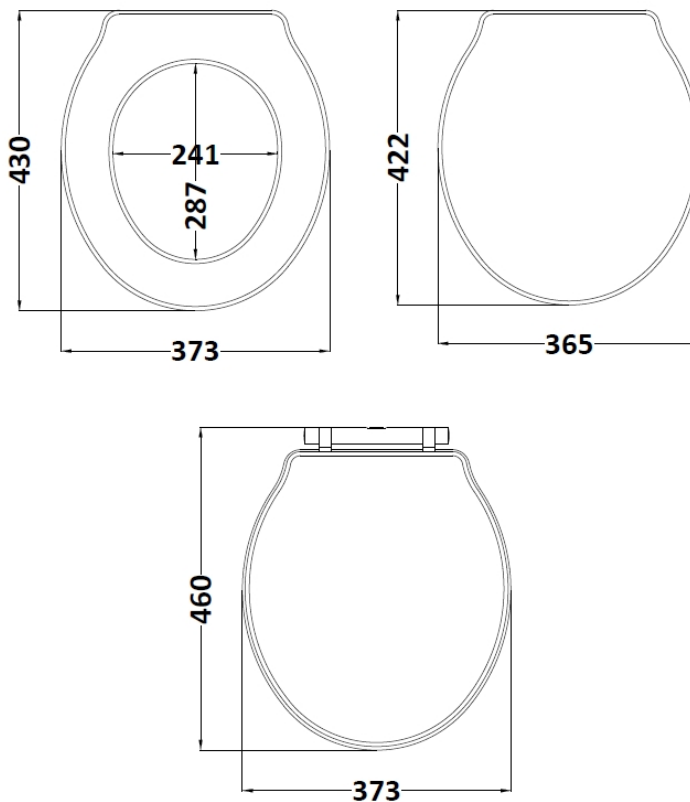

Sales Code: LOS498

Description: Chancery Toilet Seat

Product Dimensions

Length (mm):	460
Width (mm):	373
Height (mm):	60
Nett Weight (kg):	3

Packaging Dimensions

Length (mm):	480
Width (mm):	380
Height (mm):	60
Gross Weight (kg):	3.5

Packaging Data

Box Colour:	Brown Cardboard Box
Box Qty:	1
Label Size:	x
Label Colour:	White Label
Label Qty:	1

Outer Box Dimensions (If Applicable)

Length (mm):	
Width (mm):	
Height (mm):	
Gross Weight (kg):	
Barcode:	5056211818434

Product Details

Country of Origin:	Ireland
Fitting Instruction:	No
CE & UKCA:	Yes
Product Material:	Mdf Vinyl
Seat Type:	Round
Seat Function:	Soft Close
Hinge Centres (Min):	150
Hinge Centres (Max):	186
Hinge Material:	Zinc Alloy
Colour/Finish:	Timeless Sand
Fixing Method:	Top Fix