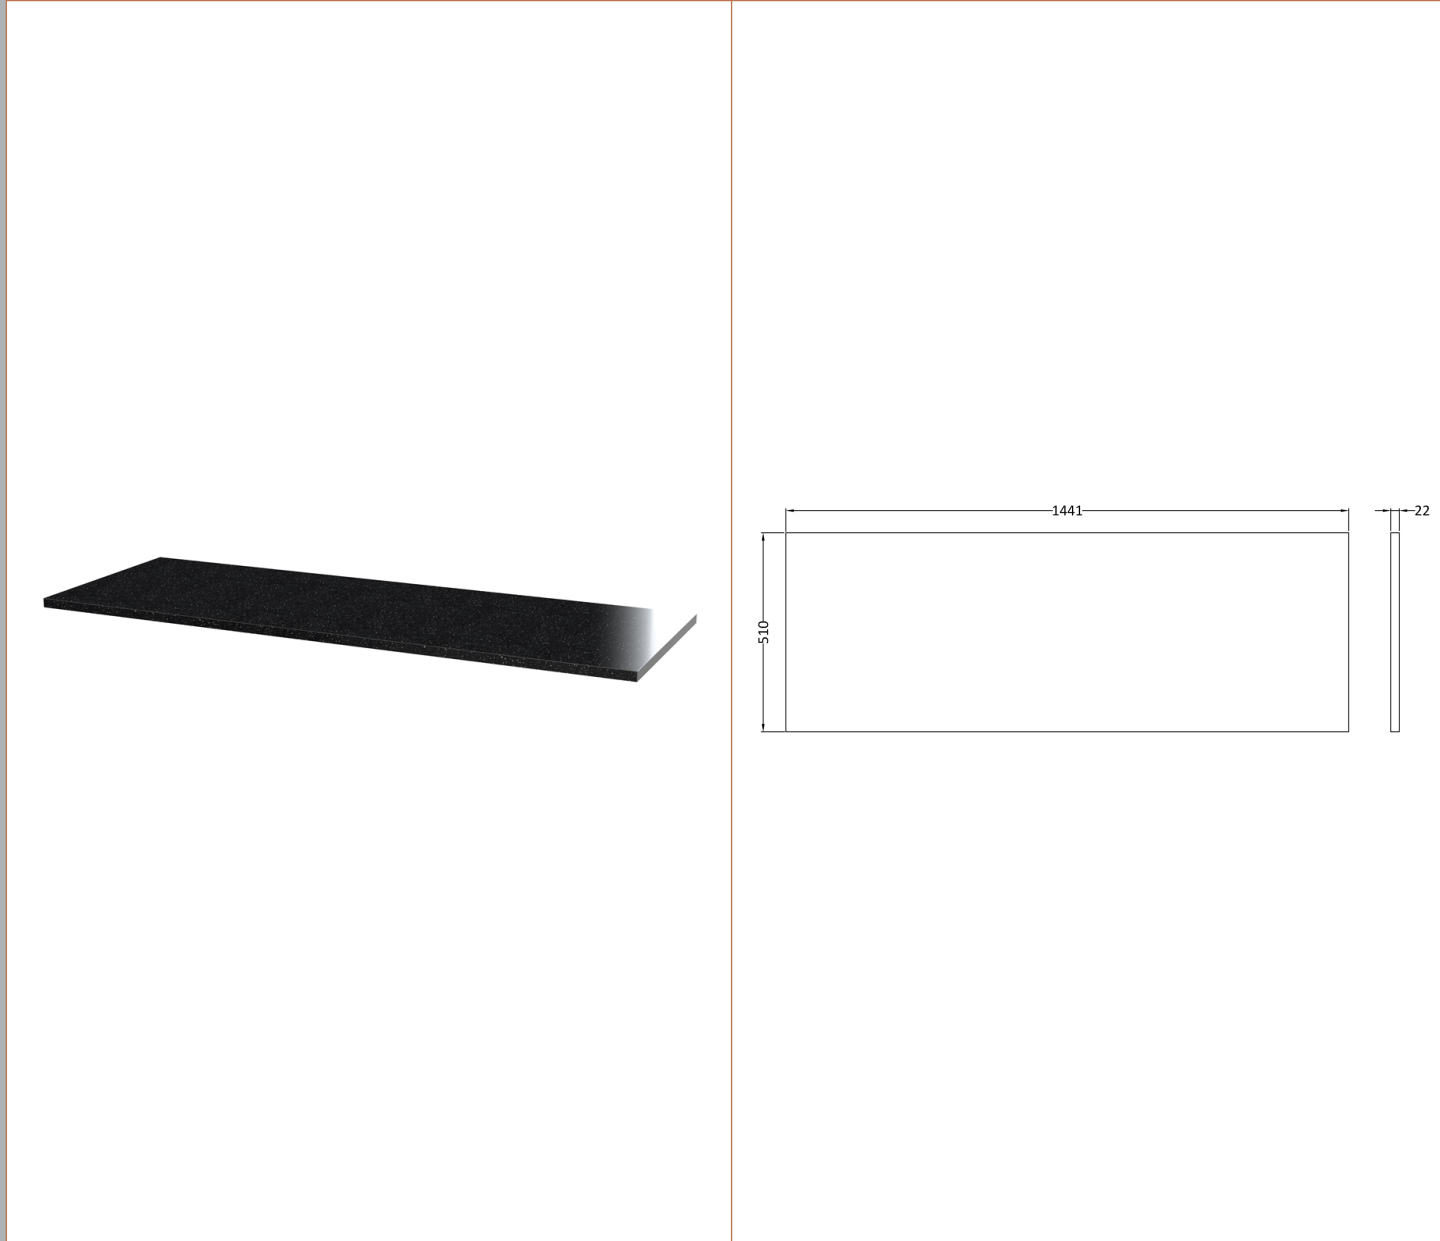

Sales Code: LSB1441

Description: Laminate Worktop 1441X510x22mm

Product Dimensions

Height (mm):	22
Width (mm):	1441
Depth (mm):	510
Nett Weight (kg):	6.4

Packaging Dimensions

Height (mm):	25
Width (mm):	1445
Depth (mm):	575
Gross Weight (kg):	6.4

Packaging Data

Box Colour:	Brown Cardboard Box
Box Qty:	1
Label Size:	100 x 50
Label Colour:	White Label
Label Qty:	1

Outer Box Dimensions (If Applicable)

Height (mm):	
Width (mm):	
Depth (mm):	
Gross Weight (kg):	
Barcode:	5056211874089

Product Details

Country of Origin:	United Kingdom
Fitting Instruction:	No
CE & UKCA:	N/A
FSC Certified Materials:	Yes
Colour:	Sparkling Black
Construction Method:	Not Applicable
Construction Type:	Not Applicable
Cabinet Finish:	Not Applicable
Fascia Finish:	MFC Laminated
Cabinet Thickness (mm):	
Fascia Thickness (mm):	22
Drawer Included:	No
Drawer Type:	Not Applicable
No of Shelves:	0
Hinge Type:	Not Applicable
Hinge Included:	No
Adjustable Legs:	No, Not Required
Fixings Included:	No
Handle Style:	Not Applicable
Waste Shroud:	Not Applicable
Handle Included:	No
Handle Type:	Not Applicable