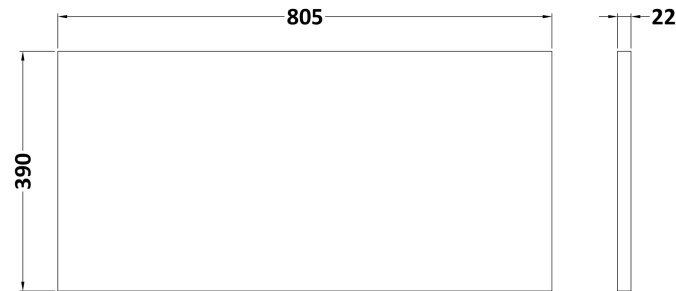

**Sales Code:** LSB800

**Description:** Laminate Worktop 805X390x22mm

**Product Dimensions**

Height (mm):	22
Width (mm):	805
Depth (mm):	390
Nett Weight (kg):	2.75

**Packaging Dimensions**

Height (mm):	25
Width (mm):	810
Depth (mm):	455
Gross Weight (kg):	2.75

**Packaging Data**

Box Colour:	Brown Cardboard Box
Box Qty:	1
Label Size:	100 x 50
Label Colour:	White Label
Label Qty:	1

**Outer Box Dimensions (If Applicable)**

Height (mm):	
Width (mm):	
Depth (mm):	
Gross Weight (kg):	
Barcode:	5056211874140