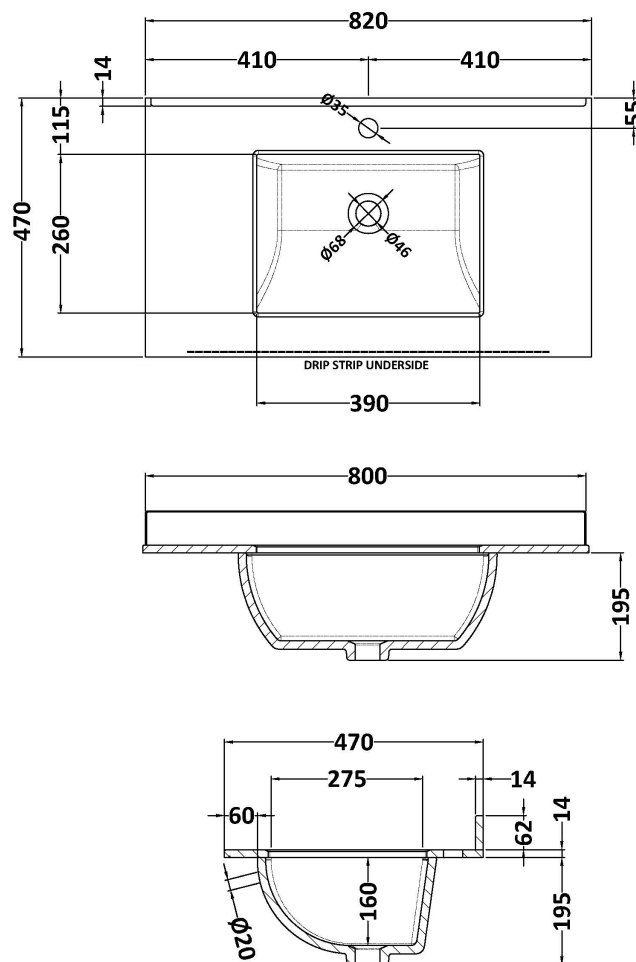

Sales Code: LSM228

Description: 800 Single Bowl Marble Top 1Th

Product Dimensions

Height (mm):	62
Width (mm):	820
Depth (mm):	470
Nett Weight (kg):	18

Packaging Dimensions

Height (mm):	310
Width (mm):	900
Depth (mm):	550
Gross Weight (kg):	18.5

Packaging Data

Box Colour:	White Cardboard Box
Box Qty:	1
Label Size:	100 x 50
Label Colour:	White Label
Label Qty:	2

Outer Box Dimensions (If Applicable)

Height (mm):	
Width (mm):	
Depth (mm):	
Gross Weight (kg):	
Barcode:	5056462655925

Product Details

Country of Origin:	China
Fitting Instruction:	No
Certification: CE & UKCA:	N/A
WRAS:	N/A
WRAS No:	N/A
Product Material:	Vitreous China, Natural Marble
Fixing Supplied:	No

Pans/Bidets: Trap Style: Not Applicable Includes Seat: Not Applicable

Basins: Tap Hole: One Taphole Chain Stay Hole: No
Template: Not Applicable Waste Type Req: Slotted
Overflow Inc: Yes Overflow Cover: Yes
Inner Bowl Depth (mm): 160mm