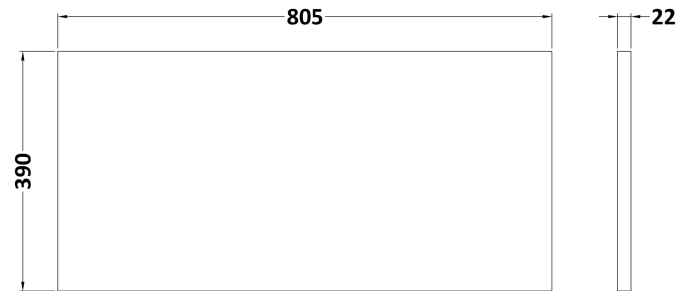

Sales Code: LSW800

Description: Laminate Worktop 805X390x22mm

Product Dimensions

Height (mm):	22
Width (mm):	805
Depth (mm):	390
Nett Weight (kg):	2.75

Packaging Dimensions

Height (mm):	25
Width (mm):	810
Depth (mm):	455
Gross Weight (kg):	2.75

Packaging Data

Box Colour:	Brown Cardboard Box
Box Qty:	1
Label Size:	100 x 50
Label Colour:	White Label
Label Qty:	1

Outer Box Dimensions (If Applicable)

Height (mm):	
Width (mm):	
Depth (mm):	
Gross Weight (kg):	
Barcode:	5056211874157

Product Details

Country of Origin:	United Kingdom
Fitting Instruction:	No
CE & UKCA:	N/A
FSC Certified Materials:	Yes
Colour:	Sparkling White
Construction Method:	Not Applicable
Construction Type:	Not Applicable
Cabinet Finish:	Not Applicable
Fascia Finish:	MFC Laminated
Cabinet Thickness (mm):	
Fascia Thickness (mm):	22
Drawer Included:	No
Drawer Type:	Not Applicable
No of Shelves:	0
Hinge Type:	Not Applicable
Hinge Included:	No
Adjustable Legs:	No, Not Required
Fixings Included:	No
Handle Style:	Not Applicable
Waste Shroud:	Not Applicable
Handle Included:	No
Handle Type:	Not Applicable