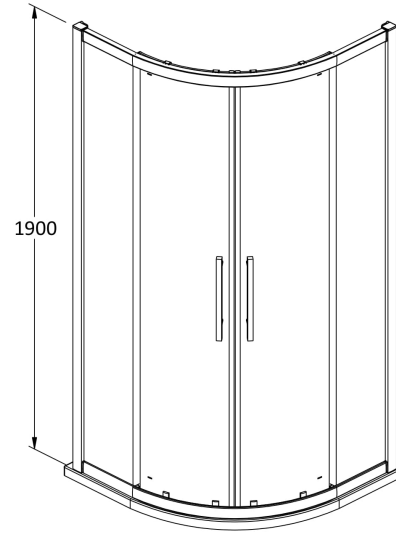

Sales Code: M1000QH4

Description: 1000 Double Door Quad 8mmnew Handle

Packaging Details

Barcode: 5056462623665

Sales Code: M1000Q-E8

Description: 1000 Double Door Quad 8mm

Product Dimensions

Height (mm):	1900
Width (mm):	980
Depth (mm):	980
Nett Weight (kg):	67

Packaging Dimensions

Height (mm):	1960
Width (mm):	540
Length (mm):	150
Gross Weight (kg):	67

Packaging Data

Box Colour:	Brown Cardboard Box - Printed
Box Qty:	1
Label Size:	100 x 50
Label Colour:	Not Applicable
Label Qty:	0

Outer Box Dimensions (If Applicable)

Height (mm):	
Width (mm):	
Depth (mm):	
Length (mm):	
Gross Weight (kg):	
Barcode:	5055369080533

Product Details

Country of Origin:	China
Fitting Instruction:	No
CE & UKCA:	Yes
Profile Material:	Aluminium
Profile Finish:	Chrome
Adjustments (mm):	960mm - 980mm
Entry Width (mm):	520mm
Swing In Dim (mm):	N/A
Swing Out Dim (mm):	N/A
Radius (mm):	538 mm
Glass Thickness (mm):	8
Easy Fit:	Yes
Easy Clean:	Yes
Handle Style:	Square T Shape Handle
Handle Material:	Metal
Enclosure Design:	Framed
Wheel Type:	Dual, Quick Release
Support Bar Included:	Support Bar Not Included
Extras:	Screw Cover Strip

Sales Code: HAN1204AA

Description: Apex Handle

Product Dimensions	
Length (mm):	
Width (mm):	20
Height (mm):	280
Depth (mm):	30
Nett Weight (kg):	1
Packaging Dimensions	
Height (mm):	200
Width (mm):	30
Depth (mm):	74
Gross Weight (kg):	1
Packaging Data	
Box Colour:	
Box Qty:	
Label Size:	x
Label Colour:	
Label Qty:	
Outer Box Dimensions (If Applicable)	
Height (mm):	
Width (mm):	
Length (mm):	
Depth (mm):	
Gross Weight (kg):	
Barcode:	5056462617893
Product Details	
Country of Origin:	China
Fitting Instruction:	No
CE & UKCA:	
Product Material:	Stainless Steel
Heating Element Wattage:	Not Applicable
Colour/Finish:	Chrome
Product Diameter:	
Connection Size:	N/A