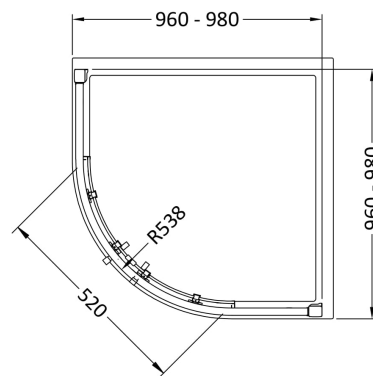

Sales Code: M1000QH4

Description: 1000 Double Door Quad 8mmnew Handle

Packaging Details

Barcode: 5056462623665

Sales Code: M1000Q-E8

Description: 1000 Double Door Quad 8mm

Product Dimensions

Height (mm):	1900
Width (mm):	980
Depth (mm):	980
Nett Weight (kg):	67

Packaging Dimensions

Height (mm):	1960
Width (mm):	540
Length (mm):	150
Gross Weight (kg):	67

Packaging Data

Box Colour:	Brown Cardboard Box - Printed
Box Qty:	1
Label Size:	100 x 50
Label Colour:	Not Applicable
Label Qty:	0

Outer Box Dimensions (If Applicable)

Height (mm):	
Width (mm):	
Depth (mm):	
Length (mm):	
Gross Weight (kg):	
Barcode:	5055369080533

Product Details

Country of Origin:	China
Fitting Instruction:	No
CE & UKCA:	Yes
Profile Material:	Aluminium
Profile Finish:	Chrome
Adjustments (mm):	960mm - 980mm
Entry Width (mm):	520mm
Swing In Dim (mm):	N/A
Swing Out Dim (mm):	N/A
Radius (mm):	538 mm
Glass Thickness (mm):	8
Easy Fit:	Yes
Easy Clean:	Yes
Handle Style:	Square T Shape Handle
Handle Material:	Metal
Enclosure Design:	Framed
Wheel Type:	Dual, Quick Release
Support Bar Included:	Support Bar Not Included
Extras:	Screw Cover Strip

Sales Code: HAN1204AA

Description: Apex Handle

Product Dimensions	
Length (mm):	
Width (mm):	20
Height (mm):	280
Depth (mm):	30
Nett Weight (kg):	1
Packaging Dimensions	
Height (mm):	200
Width (mm):	30
Depth (mm):	74
Gross Weight (kg):	1
Packaging Data	
Box Colour:	
Box Qty:	
Label Size:	x
Label Colour:	
Label Qty:	
Outer Box Dimensions (If Applicable)	
Height (mm):	
Width (mm):	
Length (mm):	
Depth (mm):	
Gross Weight (kg):	
Barcode:	5056462617893
Product Details	
Country of Origin:	China
Fitting Instruction:	No
CE & UKCA:	
Product Material:	Stainless Steel
Heating Element Wattage:	Not Applicable
Colour/Finish:	Chrome
Product Diameter:	
Connection Size:	N/A