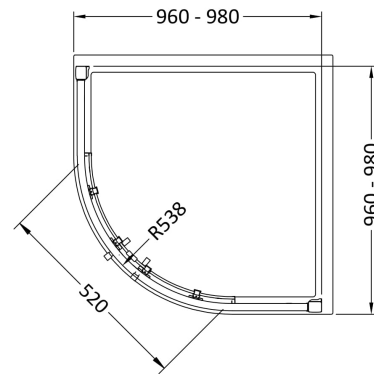

Sales Code: M1000QH4

Description: 1000 Double Door Quad 8mmnew Handle

Packaging Details

Barcode: 5056462623665

Sales Code: M1000Q-E8

Description: 1000 Double Door Quad 8mm

Product Dimensions

Height (mm):	1900
Width (mm):	980
Depth (mm):	980
Nett Weight (kg):	67

Packaging Dimensions

Height (mm):	1960
Width (mm):	540
Length (mm):	150
Gross Weight (kg):	67

Packaging Data

Box Colour:	Brown Cardboard Box - Printed
Box Qty:	1
Label Size:	100 x 50
Label Colour:	Not Applicable
Label Qty:	0

Outer Box Dimensions (If Applicable)

Height (mm):	
Width (mm):	
Depth (mm):	
Length (mm):	
Gross Weight (kg):	
Barcode:	5055369080533

Product Details

Country of Origin:	China
Fitting Instruction:	No
CE & UKCA:	Yes
Profile Material:	Aluminium
Profile Finish:	Chrome
Adjustments (mm):	960mm - 980mm
Entry Width (mm):	520mm
Swing In Dim (mm):	N/A
Swing Out Dim (mm):	N/A
Radius (mm):	538 mm
Glass Thickness (mm):	8
Easy Fit:	Yes
Easy Clean:	Yes
Handle Style:	Square T Shape Handle
Handle Material:	Metal
Enclosure Design:	Framed
Wheel Type:	Dual, Quick Release
Support Bar Included:	Support Bar Not Included
Extras:	Screw Cover Strip

Sales Code: HAN1204AA

Description: Apex Handle

Product Dimensions	
Length (mm):	
Width (mm):	20
Height (mm):	280
Depth (mm):	30
Nett Weight (kg):	1
Packaging Dimensions	
Height (mm):	200
Width (mm):	30
Depth (mm):	74
Gross Weight (kg):	1
Packaging Data	
Box Colour:	
Box Qty:	
Label Size:	x
Label Colour:	
Label Qty:	
Outer Box Dimensions (If Applicable)	
Height (mm):	
Width (mm):	
Length (mm):	
Depth (mm):	
Gross Weight (kg):	
Barcode:	5056462617893
Product Details	
Country of Origin:	China
Fitting Instruction:	No
CE & UKCA:	
Product Material:	Stainless Steel
Heating Element Wattage:	Not Applicable
Colour/Finish:	Chrome
Product Diameter:	
Connection Size:	N/A