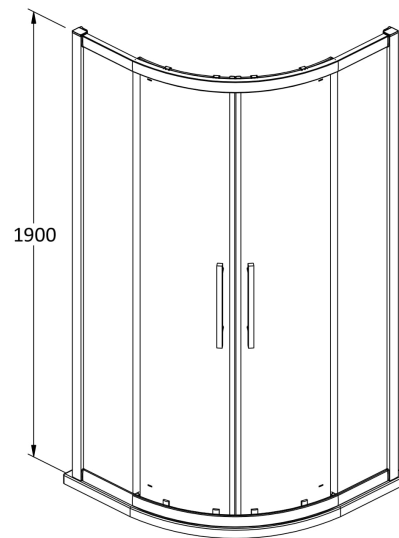

Sales Code: M1000QH4

Description: 1000 Double Door Quad 8mmnew Handle

Packaging Details

Barcode: 5056462623665

Sales Code: M1000Q-E8

Description: 1000 Double Door Quad 8mm

Product Dimensions

Height (mm):	1900
Width (mm):	980
Depth (mm):	980
Nett Weight (kg):	67

Packaging Dimensions

Height (mm):	1960
Width (mm):	540
Length (mm):	150
Gross Weight (kg):	67

Packaging Data

Box Colour:	Brown Cardboard Box - Printed
Box Qty:	1
Label Size:	100 x 50
Label Colour:	Not Applicable
Label Qty:	0

Outer Box Dimensions (If Applicable)

Height (mm):	
Width (mm):	
Depth (mm):	
Length (mm):	
Gross Weight (kg):	
Barcode:	5055369080533

Product Details

Country of Origin:	China
Fitting Instruction:	No
CE & UKCA:	Yes
Profile Material:	Aluminium
Profile Finish:	Chrome
Adjustments (mm):	960mm - 980mm
Entry Width (mm):	520mm
Swing In Dim (mm):	N/A
Swing Out Dim (mm):	N/A
Radius (mm):	538 mm
Glass Thickness (mm):	8
Easy Fit:	Yes
Easy Clean:	Yes
Handle Style:	Square T Shape Handle
Handle Material:	Metal
Enclosure Design:	Framed
Wheel Type:	Dual, Quick Release
Support Bar Included:	Support Bar Not Included
Extras:	Screw Cover Strip

Sales Code: HAN1204AA

Description: Apex Handle

Product Dimensions	
Length (mm):	
Width (mm):	20
Height (mm):	280
Depth (mm):	30
Nett Weight (kg):	1
Packaging Dimensions	
Height (mm):	200
Width (mm):	30
Depth (mm):	74
Gross Weight (kg):	1
Packaging Data	
Box Colour:	
Box Qty:	
Label Size:	x
Label Colour:	
Label Qty:	
Outer Box Dimensions (If Applicable)	
Height (mm):	
Width (mm):	
Length (mm):	
Depth (mm):	
Gross Weight (kg):	
Barcode:	5056462617893
Product Details	
Country of Origin:	China
Fitting Instruction:	No
CE & UKCA:	
Product Material:	Stainless Steel
Heating Element Wattage:	Not Applicable
Colour/Finish:	Chrome
Product Diameter:	
Connection Size:	N/A