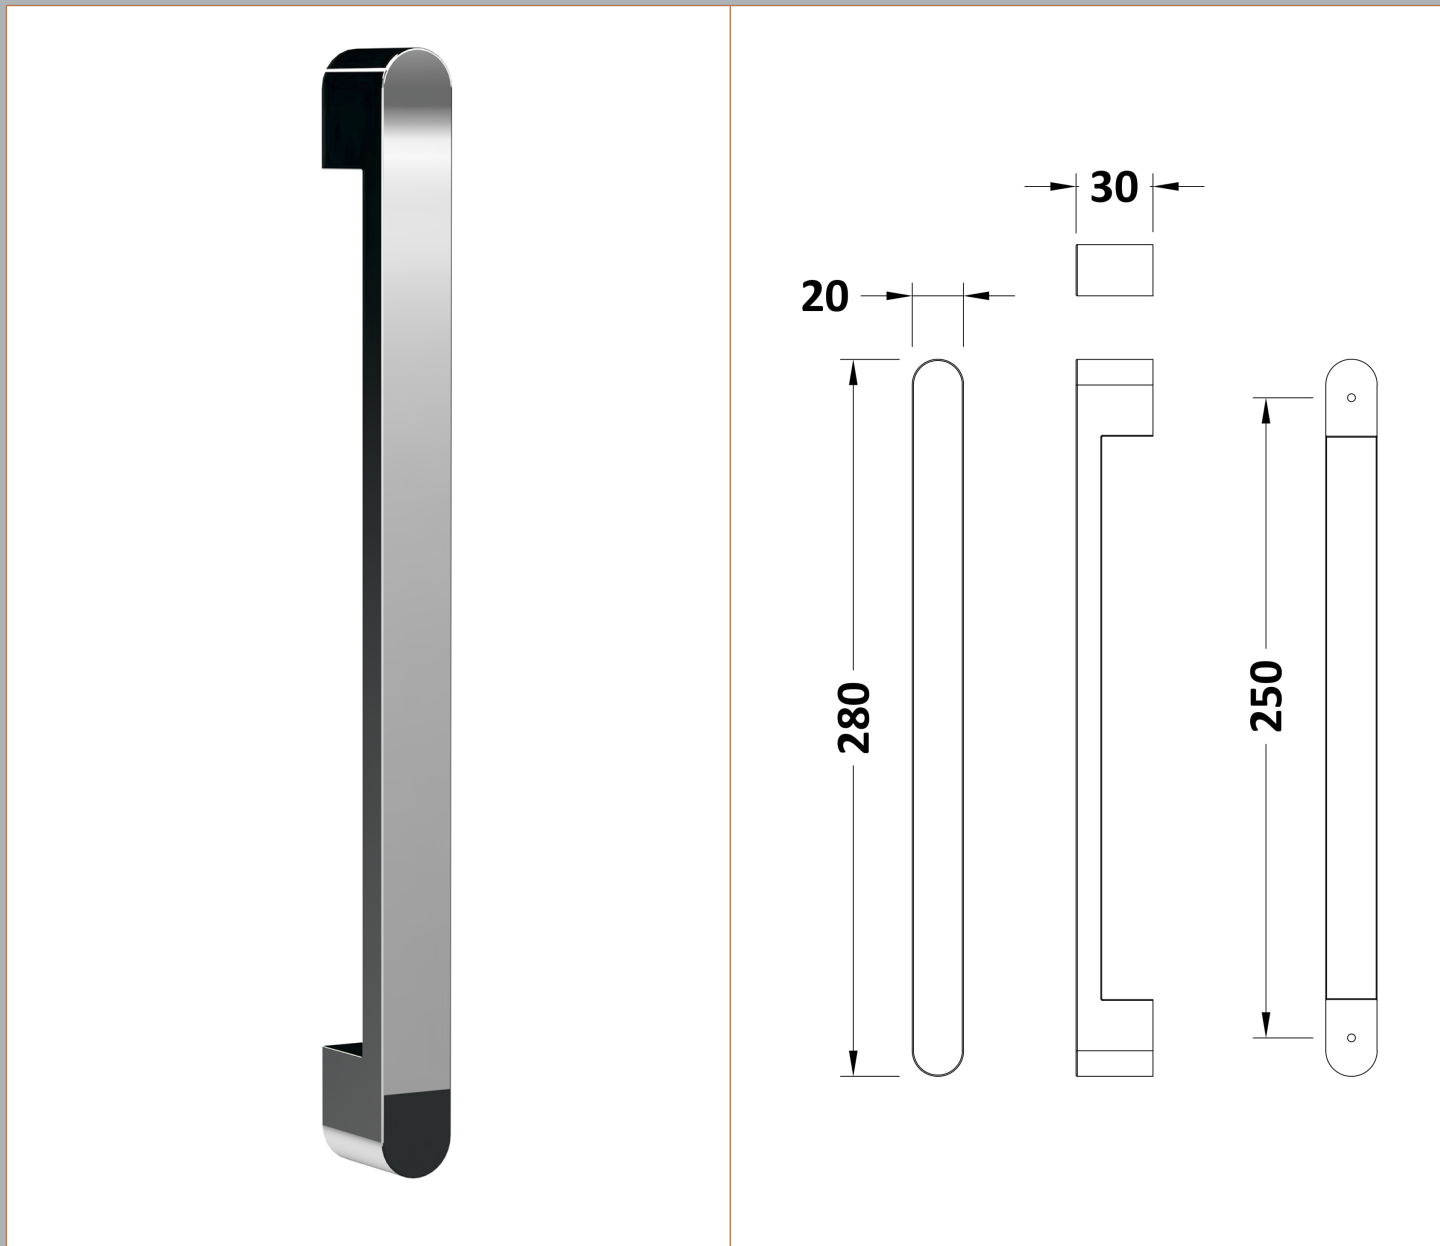

Sales Code: M1000QH4

Description: 1000 Double Door Quad 8mmnew Handle

Packaging Details

Barcode: 5056462623665

Sales Code: M1000Q-E8

Description: 1000 Double Door Quad 8mm

Product Dimensions

Height (mm):	1900
Width (mm):	980
Depth (mm):	980
Nett Weight (kg):	67

Packaging Dimensions

Height (mm):	1960
Width (mm):	540
Length (mm):	150
Gross Weight (kg):	67

Packaging Data

Box Colour:	Brown Cardboard Box - Printed
Box Qty:	1
Label Size:	100 x 50
Label Colour:	Not Applicable
Label Qty:	0

Outer Box Dimensions (If Applicable)

Height (mm):	
Width (mm):	
Depth (mm):	
Length (mm):	
Gross Weight (kg):	
Barcode:	5055369080533

Product Details

Country of Origin:	China
Fitting Instruction:	No
CE & UKCA:	Yes
Profile Material:	Aluminium
Profile Finish:	Chrome
Adjustments (mm):	960mm - 980mm
Entry Width (mm):	520mm
Swing In Dim (mm):	N/A
Swing Out Dim (mm):	N/A
Radius (mm):	538 mm
Glass Thickness (mm):	8
Easy Fit:	Yes
Easy Clean:	Yes
Handle Style:	Square T Shape Handle
Handle Material:	Metal
Enclosure Design:	Framed
Wheel Type:	Dual, Quick Release
Support Bar Included:	Support Bar Not Included
Extras:	Screw Cover Strip

Sales Code: HAN1204AA

Description: Apex Handle

Product Dimensions	
Length (mm):	
Width (mm):	20
Height (mm):	280
Depth (mm):	30
Nett Weight (kg):	1
Packaging Dimensions	
Height (mm):	200
Width (mm):	30
Depth (mm):	74
Gross Weight (kg):	1
Packaging Data	
Box Colour:	
Box Qty:	
Label Size:	x
Label Colour:	
Label Qty:	
Outer Box Dimensions (If Applicable)	
Height (mm):	
Width (mm):	
Length (mm):	
Depth (mm):	
Gross Weight (kg):	
Barcode:	5056462617893
Product Details	
Country of Origin:	China
Fitting Instruction:	No
CE & UKCA:	
Product Material:	Stainless Steel
Heating Element Wattage:	Not Applicable
Colour/Finish:	Chrome
Product Diameter:	
Connection Size:	N/A