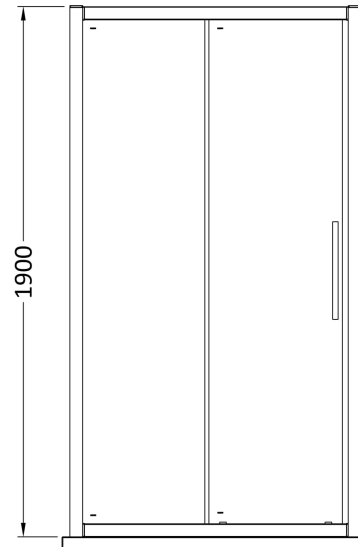

Sales Code: M1100SSH4

Description: 1100 Single Door Slider 8mmnew Handle

Packaging Details

Barcode: 5056462623726

Sales Code: M1100SS-E8

Description: 1100 Single Door Slider 8mm

Product Dimensions

Height (mm):	1900
Width (mm):	1090
Depth (mm):	44
Nett Weight (kg):	45.7

Packaging Dimensions

Height (mm):	1960
Width (mm):	775
Length (mm):	65
Gross Weight (kg):	45.7

Packaging Data

Box Colour:	Brown Cardboard Box - Printed
Box Qty:	1
Label Size:	100 x 50
Label Colour:	Not Applicable
Label Qty:	0

Outer Box Dimensions (If Applicable)

Height (mm):	
Width (mm):	
Depth (mm):	
Length (mm):	
Gross Weight (kg):	
Barcode:	5055369080571

Product Details

Country of Origin:	China
Fitting Instruction:	No
CE & UKCA:	Yes
Profile Material:	Aluminium
Profile Finish:	Chrome
Adjustments (mm):	1045mm - 1090mm
Entry Width (mm):	430mm
Swing In Dim (mm):	N/A
Swing Out Dim (mm):	N/A
Radius (mm):	Not Applicable
Glass Thickness (mm):	8
Easy Fit:	Yes
Easy Clean:	Yes
Handle Style:	Square T Shape Handle
Handle Material:	Metal
Enclosure Design:	Framed
Wheel Type:	Dual, Quick Release
Support Bar Included:	Support Bar Not Included
Extras:	Screw Cover Strip

Sales Code: HAN1204AA

Description: Apex Handle

Product Dimensions

Length (mm):	
Width (mm):	20
Height (mm):	280
Depth (mm):	30
Nett Weight (kg):	1

Packaging Dimensions

Height (mm):	200
Width (mm):	30
Depth (mm):	74
Gross Weight (kg):	1