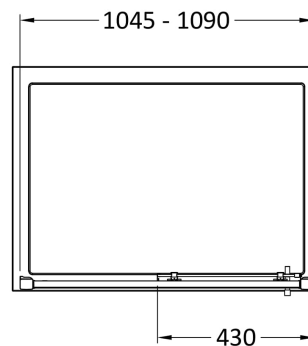

Sales Code: M1100SSH4

Description: 1100 Single Door Slider 8mmnew Handle

Packaging Details

Barcode: 5056462623726

Sales Code: M1100SS-E8

Description: 1100 Single Door Slider 8mm

Product Dimensions

Height (mm):	1900
Width (mm):	1090
Depth (mm):	44
Nett Weight (kg):	45.7

Packaging Dimensions

Height (mm):	1960
Width (mm):	775
Length (mm):	65
Gross Weight (kg):	45.7

Packaging Data

Box Colour:	Brown Cardboard Box - Printed
Box Qty:	1
Label Size:	100 x 50
Label Colour:	Not Applicable
Label Qty:	0

Outer Box Dimensions (If Applicable)

Height (mm):	
Width (mm):	
Depth (mm):	
Length (mm):	
Gross Weight (kg):	
Barcode:	5055369080571

Product Details

Country of Origin:	China
Fitting Instruction:	No
CE & UKCA:	Yes
Profile Material:	Aluminium
Profile Finish:	Chrome
Adjustments (mm):	1045mm - 1090mm
Entry Width (mm):	430mm
Swing In Dim (mm):	N/A
Swing Out Dim (mm):	N/A
Radius (mm):	Not Applicable
Glass Thickness (mm):	8
Easy Fit:	Yes
Easy Clean:	Yes
Handle Style:	Square T Shape Handle
Handle Material:	Metal
Enclosure Design:	Framed
Wheel Type:	Dual, Quick Release
Support Bar Included:	Support Bar Not Included
Extras:	Screw Cover Strip

Sales Code: HAN1204AA

Description: Apex Handle

Product Dimensions

Length (mm):	
Width (mm):	20
Height (mm):	280
Depth (mm):	30
Nett Weight (kg):	1

Packaging Dimensions

Height (mm):	200
Width (mm):	30
Depth (mm):	74
Gross Weight (kg):	1