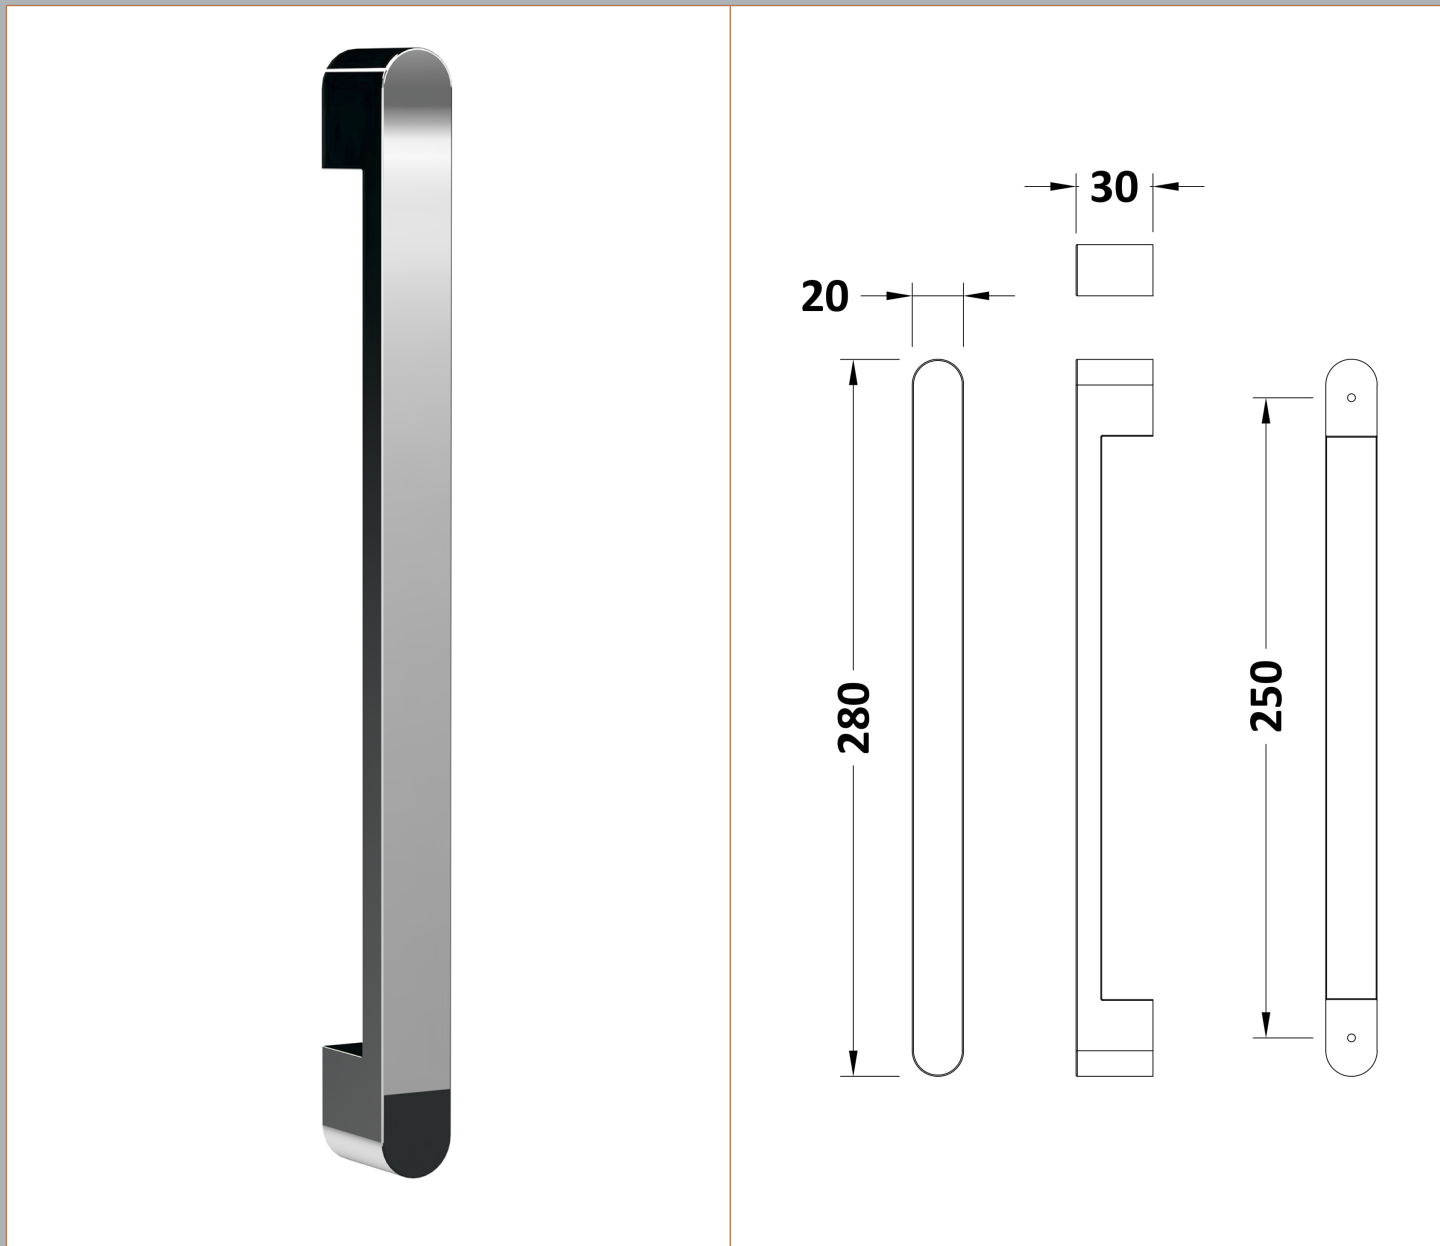

Sales Code: M1100SSH4

Description: 1100 Single Door Slider 8mmnew Handle

Packaging Details

Barcode: 5056462623726

Sales Code: M1100SS-E8

Description: 1100 Single Door Slider 8mm

Product Dimensions

Height (mm):	1900
Width (mm):	1090
Depth (mm):	44
Nett Weight (kg):	45.7

Outer Box Dimensions (If Applicable)

Height (mm):	
Width (mm):	
Depth (mm):	
Length (mm):	
Gross Weight (kg):	
Barcode:	5055369080571

Product Details

Country of Origin:	China
Fitting Instruction:	No
CE & UKCA:	Yes
Profile Material:	Aluminium
Profile Finish:	Chrome
Adjustments (mm):	1045mm - 1090mm
Entry Width (mm):	430mm
Swing In Dim (mm):	N/A
Swing Out Dim (mm):	N/A
Radius (mm):	Not Applicable
Glass Thickness (mm):	8
Easy Fit:	Yes
Easy Clean:	Yes
Handle Style:	Square T Shape Handle
Handle Material:	Metal
Enclosure Design:	Framed
Wheel Type:	Dual, Quick Release
Support Bar Included:	Support Bar Not Included
Extras:	Screw Cover Strip

Sales Code: HAN1204AA

Description: Apex Handle

Product Dimensions

Length (mm):	
Width (mm):	20
Height (mm):	280
Depth (mm):	30
Nett Weight (kg):	1

Packaging Dimensions

Height (mm):	200
Width (mm):	30
Depth (mm):	74
Gross Weight (kg):	1

Product Details

Country of Origin:	China
Fitting Instruction:	No
CE & UKCA:	
Product Material:	Stainless Steel
Heating Element Wattage:	Not Applicable
Colour/Finish:	Chrome
Product Diameter:	
Connection Size:	N/A