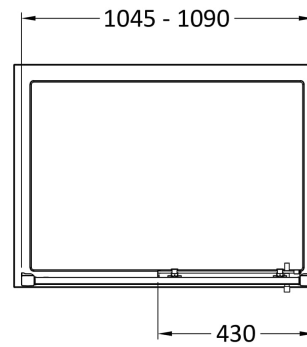

Sales Code: M1100SSH4

Description: 1100 Single Door Slider 8mmnew Handle

Packaging Details

Barcode: 5056462623726

Sales Code: M1100SS-E8

Description: 1100 Single Door Slider 8mm

Product Dimensions

Height (mm):	1900
Width (mm):	1090
Depth (mm):	44
Nett Weight (kg):	45.7

Packaging Dimensions

Height (mm):	1960
Width (mm):	775
Length (mm):	65
Gross Weight (kg):	45.7

Packaging Data

Box Colour:	Brown Cardboard Box - Printed
Box Qty:	1
Label Size:	100 x 50
Label Colour:	Not Applicable
Label Qty:	0

Outer Box Dimensions (If Applicable)

Height (mm):	
Width (mm):	
Depth (mm):	
Length (mm):	
Gross Weight (kg):	
Barcode:	5055369080571

Product Details

Country of Origin:	China
Fitting Instruction:	No
CE & UKCA:	Yes
Profile Material:	Aluminium
Profile Finish:	Chrome
Adjustments (mm):	1045mm - 1090mm
Entry Width (mm):	430mm
Swing In Dim (mm):	N/A
Swing Out Dim (mm):	N/A
Radius (mm):	Not Applicable
Glass Thickness (mm):	8
Easy Fit:	Yes
Easy Clean:	Yes
Handle Style:	Square T Shape Handle
Handle Material:	Metal
Enclosure Design:	Framed
Wheel Type:	Dual, Quick Release
Support Bar Included:	Support Bar Not Included
Extras:	Screw Cover Strip

Sales Code: HAN1204AA

Description: Apex Handle

Product Dimensions

Length (mm):	
Width (mm):	20
Height (mm):	280
Depth (mm):	30
Nett Weight (kg):	1

Packaging Dimensions

Height (mm):	200
Width (mm):	30
Depth (mm):	74
Gross Weight (kg):	1