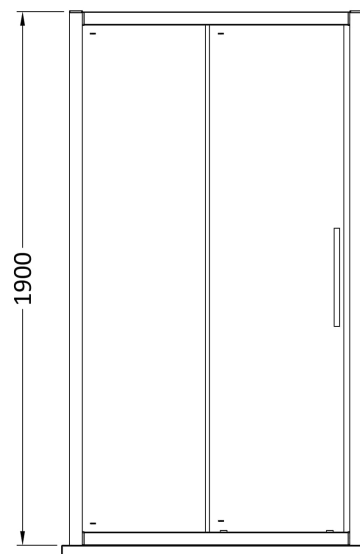

Sales Code: M1100SSH4

Description: 1100 Single Door Slider 8mmnew Handle

Packaging Details

Barcode: 5056462623726

Sales Code: M1100SS-E8

Description: 1100 Single Door Slider 8mm

Product Dimensions

Height (mm):	1900
Width (mm):	1090
Depth (mm):	44
Nett Weight (kg):	45.7

Packaging Dimensions

Height (mm):	1960
Width (mm):	775
Length (mm):	65
Gross Weight (kg):	45.7

Packaging Data

Box Colour:	Brown Cardboard Box - Printed
Box Qty:	1
Label Size:	100 x 50
Label Colour:	Not Applicable
Label Qty:	0

Outer Box Dimensions (If Applicable)

Height (mm):	
Width (mm):	
Depth (mm):	
Length (mm):	
Gross Weight (kg):	
Barcode:	5055369080571

Product Details

Country of Origin:	China
Fitting Instruction:	No
CE & UKCA:	Yes
Profile Material:	Aluminium
Profile Finish:	Chrome
Adjustments (mm):	1045mm - 1090mm
Entry Width (mm):	430mm
Swing In Dim (mm):	N/A
Swing Out Dim (mm):	N/A
Radius (mm):	Not Applicable
Glass Thickness (mm):	8
Easy Fit:	Yes
Easy Clean:	Yes
Handle Style:	Square T Shape Handle
Handle Material:	Metal
Enclosure Design:	Framed
Wheel Type:	Dual, Quick Release
Support Bar Included:	Support Bar Not Included
Extras:	Screw Cover Strip

Sales Code: HAN1204AA

Description: Apex Handle

Product Dimensions

Length (mm):	
Width (mm):	20
Height (mm):	280
Depth (mm):	30
Nett Weight (kg):	1

Packaging Dimensions

Height (mm):	200
Width (mm):	30
Depth (mm):	74
Gross Weight (kg):	1