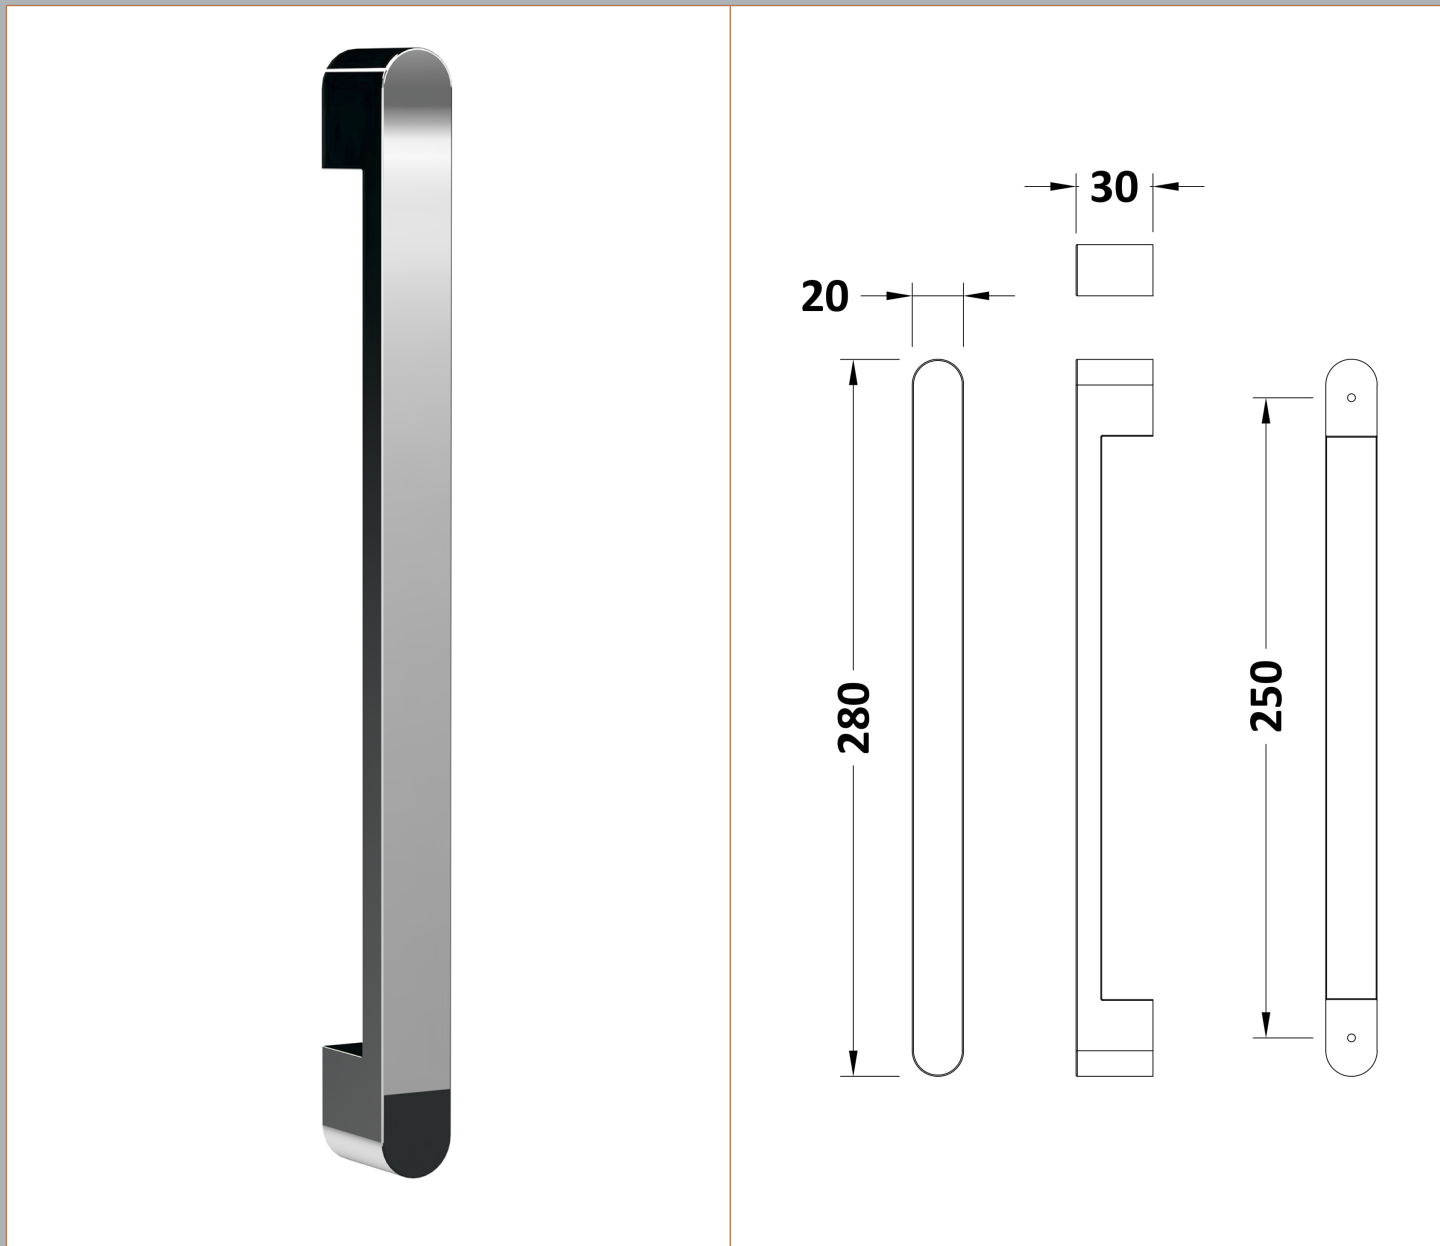

### Product Dimensions

Height (mm):	1900
Width (mm):	1190
Depth (mm):	44
Nett Weight (kg):	49.8

### Outer Box Dimensions (If Applicable)

Height (mm):	
Width (mm):	
Depth (mm):	
Length (mm):	
Gross Weight (kg):	
Barcode:	5055369080588

### Product Details

Country of Origin:	China
Fitting Instruction:	No
CE & UKCA:	Yes
Profile Material:	Aluminium
Profile Finish:	Chrome
Adjustments (mm):	1145mm - 1190mm
Entry Width (mm):	480mm
Swing In Dim (mm):	N/A
Swing Out Dim (mm):	N/A
Radius (mm):	Not Applicable
Glass Thickness (mm):	8
Easy Fit:	Yes
Easy Clean:	Yes
Handle Style:	Square T Shape Handle
Handle Material:	Metal
Enclosure Design:	Framed
Wheel Type:	Dual, Quick Release
Support Bar Included:	Support Bar Not Included
Extras:	Screw Cover Strip

### Product Dimensions

Length (mm):	
Width (mm):	20
Height (mm):	280
Depth (mm):	30
Nett Weight (kg):	1