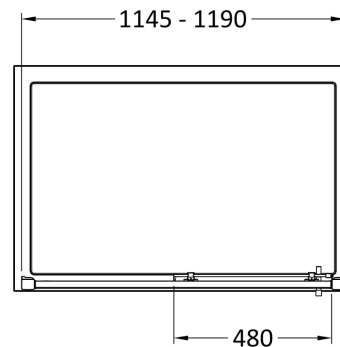

### Product Dimensions

Height (mm):	1900
Width (mm):	1190
Depth (mm):	44
Nett Weight (kg):	49.8

### Packaging Dimensions

Height (mm):	1960
Width (mm):	830
Length (mm):	65
Gross Weight (kg):	49.8

### Outer Box Dimensions (If Applicable)

Height (mm):	
Width (mm):	
Depth (mm):	
Length (mm):	
Gross Weight (kg):	
Barcode:	5055369080588

### Product Dimensions

Length (mm):	
Width (mm):	20
Height (mm):	280
Depth (mm):	30
Nett Weight (kg):	1