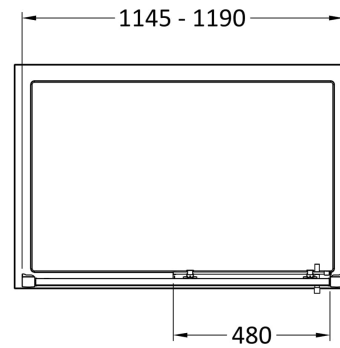

Sales Code: M1200SSH4

Description: 1200 Single Door Slider 8mmnew Handle

Packaging Details

Barcode: 5056462623733