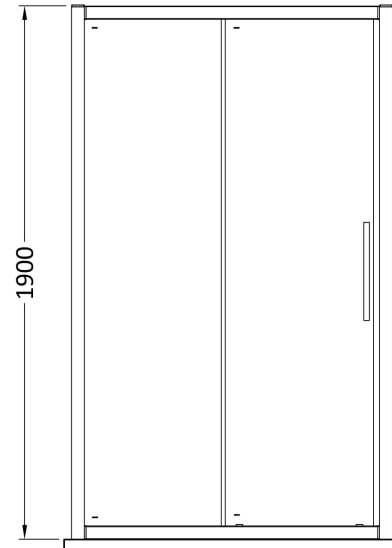

Sales Code: M1200SSH4

Description: 1200 Single Door Slider 8mmnew Handle

Packaging Details

Barcode: 5056462623733