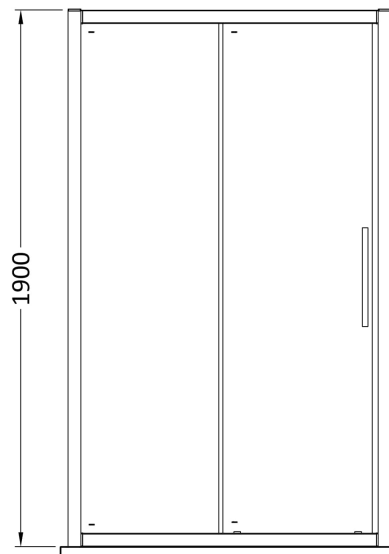

### Product Dimensions

Height (mm):	1900
Width (mm):	1190
Depth (mm):	44
Nett Weight (kg):	49.8

### Packaging Dimensions

Height (mm):	1960
Width (mm):	830
Length (mm):	65
Gross Weight (kg):	49.8

### Product Dimensions

Length (mm):	
Width (mm):	20
Height (mm):	280
Depth (mm):	30
Nett Weight (kg):	1

### Packaging Dimensions

Height (mm):	200
Width (mm):	30
Depth (mm):	74
Gross Weight (kg):	1