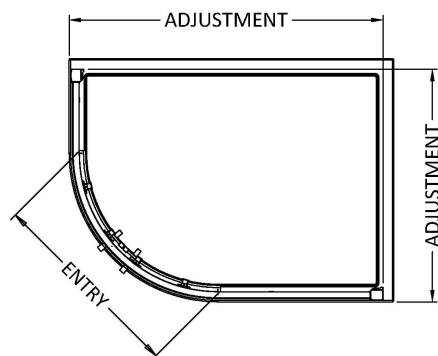

Sales Code: M1280Q-E8A

Description: Apex 1200X800 Off/Set Quad Pack A

Product Dimensions

Height (mm):	1900
Width (mm):	1180
Depth (mm):	780
Nett Weight (kg):	39.1

Packaging Dimensions

Height (mm):	1960
Width (mm):	725
Length (mm):	110
Gross Weight (kg):	39.1

Packaging Data

Box Colour:	Brown Cardboard Box - Printed
Box Qty:	1
Label Size:	100 x 50
Label Colour:	Not Applicable
Label Qty:	0

Outer Box Dimensions (If Applicable)

Height (mm):	
Width (mm):	
Depth (mm):	
Length (mm):	
Gross Weight (kg):	
Barcode:	5055369075065

Product Details

Country of Origin:	China
Fitting Instruction:	No
CE & UKCA:	N/A
Profile Material:	Aluminium
Profile Finish:	Chrome
Adjustments (mm):	1160mm - 1180mm / 760mm - 780M
Entry Width (mm):	455mm
Swing In Dim (mm):	N/A
Swing Out Dim (mm):	N/A
Radius (mm):	538 mm
Glass Thickness (mm):	8
Easy Fit:	Yes
Easy Clean:	Yes
Handle Style:	Square T Shape Handle
Handle Material:	Metal
Enclosure Design:	Framed
Wheel Type:	Dual, Quick Release
Support Bar Included:	Support Bar Not Included
Extras:	Screw Cover Strip