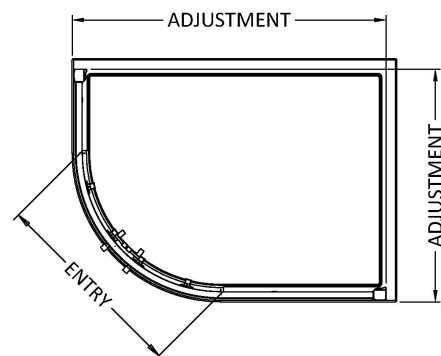

Height (mm):	1900
Width (mm):	1180
Depth (mm):	780
Nett Weight (kg):	39.1

**Packaging Dimensions**

Height (mm):	1960
Width (mm):	725
Length (mm):	110
Gross Weight (kg):	39.1

**Packaging Data**

Box Colour:	Brown Cardboard Box - Printed
Box Qty:	1
Label Size:	100 x 50
Label Colour:	Not Applicable
Label Qty:	0

**Outer Box Dimensions (If Applicable)**

Height (mm):	
Width (mm):	
Depth (mm):	
Length (mm):	
Gross Weight (kg):	
Barcode:	5055369075065

**Product Details**

Country of Origin:	China
Fitting Instruction:	No
CE & UKCA:	N/A
Profile Material:	Aluminium
Profile Finish:	Chrome
Adjustments (mm):	1160mm - 1180mm / 760mm - 780M
Entry Width (mm):	455mm
Swing In Dim (mm):	N/A
Swing Out Dim (mm):	N/A
Radius (mm):	538 mm
Glass Thickness (mm):	8
Easy Fit:	Yes
Easy Clean:	Yes
Handle Style:	Square T Shape Handle
Handle Material:	Metal
Enclosure Design:	Framed
Wheel Type:	Dual, Quick Release
Support Bar Included:	Support Bar Not Included
Extras:	Screw Cover Strip

### Product Dimensions

Height (mm):	1900
Width (mm):	780
Depth (mm):	1180
Nett Weight (kg):	35.2

Sales Code: HAN1204AA

Description: Apex Handle

Product Dimensions	
Length (mm):	
Width (mm):	20
Height (mm):	280
Depth (mm):	30
Nett Weight (kg):	1
Packaging Dimensions	
Height (mm):	200
Width (mm):	30
Depth (mm):	74
Gross Weight (kg):	1
Packaging Data	
Box Colour:	
Box Qty:	
Label Size:	x
Label Colour:	
Label Qty:	
Outer Box Dimensions (If Applicable)	
Height (mm):	
Width (mm):	
Length (mm):	
Depth (mm):	
Gross Weight (kg):	
Barcode:	5056462617893
Product Details	
Country of Origin:	China
Fitting Instruction:	No
CE & UKCA:	
Product Material:	Stainless Steel
Heating Element Wattage:	Not Applicable
Colour/Finish:	Chrome
Product Diameter:	
Connection Size:	N/A