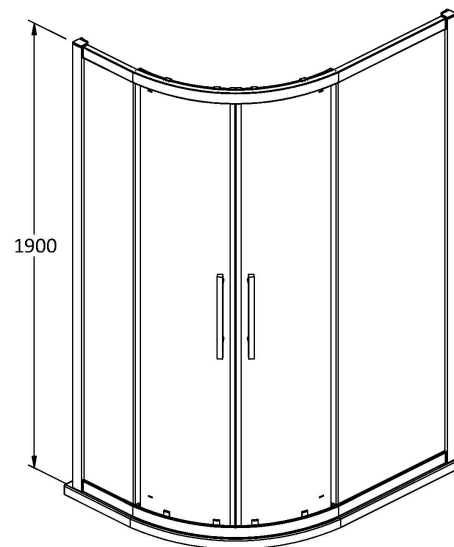

Height (mm):	1900
Width (mm):	1180
Depth (mm):	780
Nett Weight (kg):	39.1

**Packaging Dimensions**

Height (mm):	1960
Width (mm):	725
Length (mm):	110
Gross Weight (kg):	39.1

**Packaging Data**

Box Colour:	Brown Cardboard Box - Printed
Box Qty:	1
Label Size:	100 x 50
Label Colour:	Not Applicable
Label Qty:	0

**Outer Box Dimensions (If Applicable)**

Height (mm):	
Width (mm):	
Depth (mm):	
Length (mm):	
Gross Weight (kg):	
Barcode:	5055369075065

**Product Details**

Country of Origin:	China
Fitting Instruction:	No
CE & UKCA:	N/A
Profile Material:	Aluminium
Profile Finish:	Chrome
Adjustments (mm):	1160mm - 1180mm / 760mm - 780M
Entry Width (mm):	455mm
Swing In Dim (mm):	N/A
Swing Out Dim (mm):	N/A
Radius (mm):	538 mm
Glass Thickness (mm):	8
Easy Fit:	Yes
Easy Clean:	Yes
Handle Style:	Square T Shape Handle
Handle Material:	Metal
Enclosure Design:	Framed
Wheel Type:	Dual, Quick Release
Support Bar Included:	Support Bar Not Included
Extras:	Screw Cover Strip

### Product Dimensions

Height (mm):	1900
Width (mm):	780
Depth (mm):	1180
Nett Weight (kg):	35.2

### Packaging Dimensions

Height (mm):	1940
Width (mm):	430
Length (mm):	90
Gross Weight (kg):	35.2