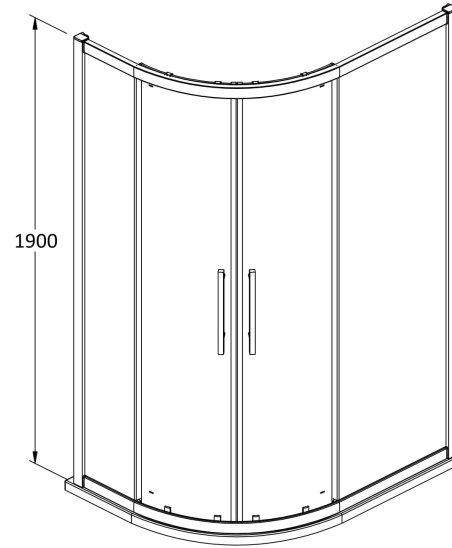

Sales Code: M1280QH4

Description: 1200X 800 Double Door Quadnew Handle

Packaging Details

Barcode: 5056462623696