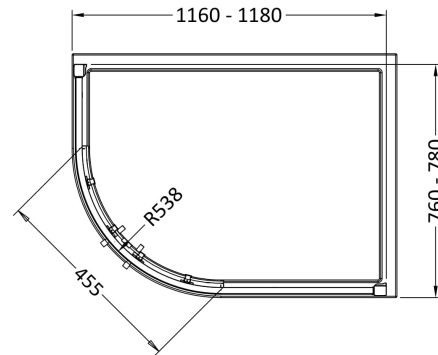

Sales Code: M1280QH4

Description: 1200X 800 Double Door Quadnew Handle

Packaging Details

Barcode: 5056462623696