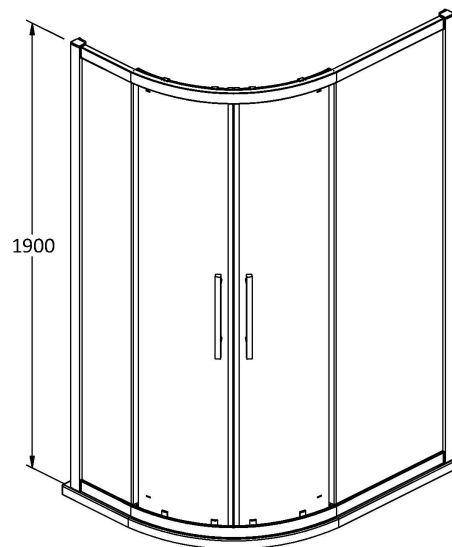

Sales Code: M1280Q-E8A

Description: Apex 1200X800 Off/Set Quad Pack A

Product Dimensions

Height (mm):	1900
Width (mm):	1180
Depth (mm):	780
Nett Weight (kg):	39.1

Packaging Dimensions

Height (mm):	1960
Width (mm):	725
Length (mm):	110
Gross Weight (kg):	39.1

Packaging Data

Box Colour:	Brown Cardboard Box - Printed
Box Qty:	1
Label Size:	100 x 50
Label Colour:	Not Applicable
Label Qty:	0

Outer Box Dimensions (If Applicable)

Height (mm):	
Width (mm):	
Depth (mm):	
Length (mm):	
Gross Weight (kg):	
Barcode:	5055369075065

Product Details

Country of Origin:	China
Fitting Instruction:	No
CE & UKCA:	N/A
Profile Material:	Aluminium
Profile Finish:	Chrome
Adjustments (mm):	1160mm - 1180mm / 760mm - 780M
Entry Width (mm):	455mm
Swing In Dim (mm):	N/A
Swing Out Dim (mm):	N/A
Radius (mm):	538 mm
Glass Thickness (mm):	8
Easy Fit:	Yes
Easy Clean:	Yes
Handle Style:	Square T Shape Handle
Handle Material:	Metal
Enclosure Design:	Framed
Wheel Type:	Dual, Quick Release
Support Bar Included:	Support Bar Not Included
Extras:	Screw Cover Strip