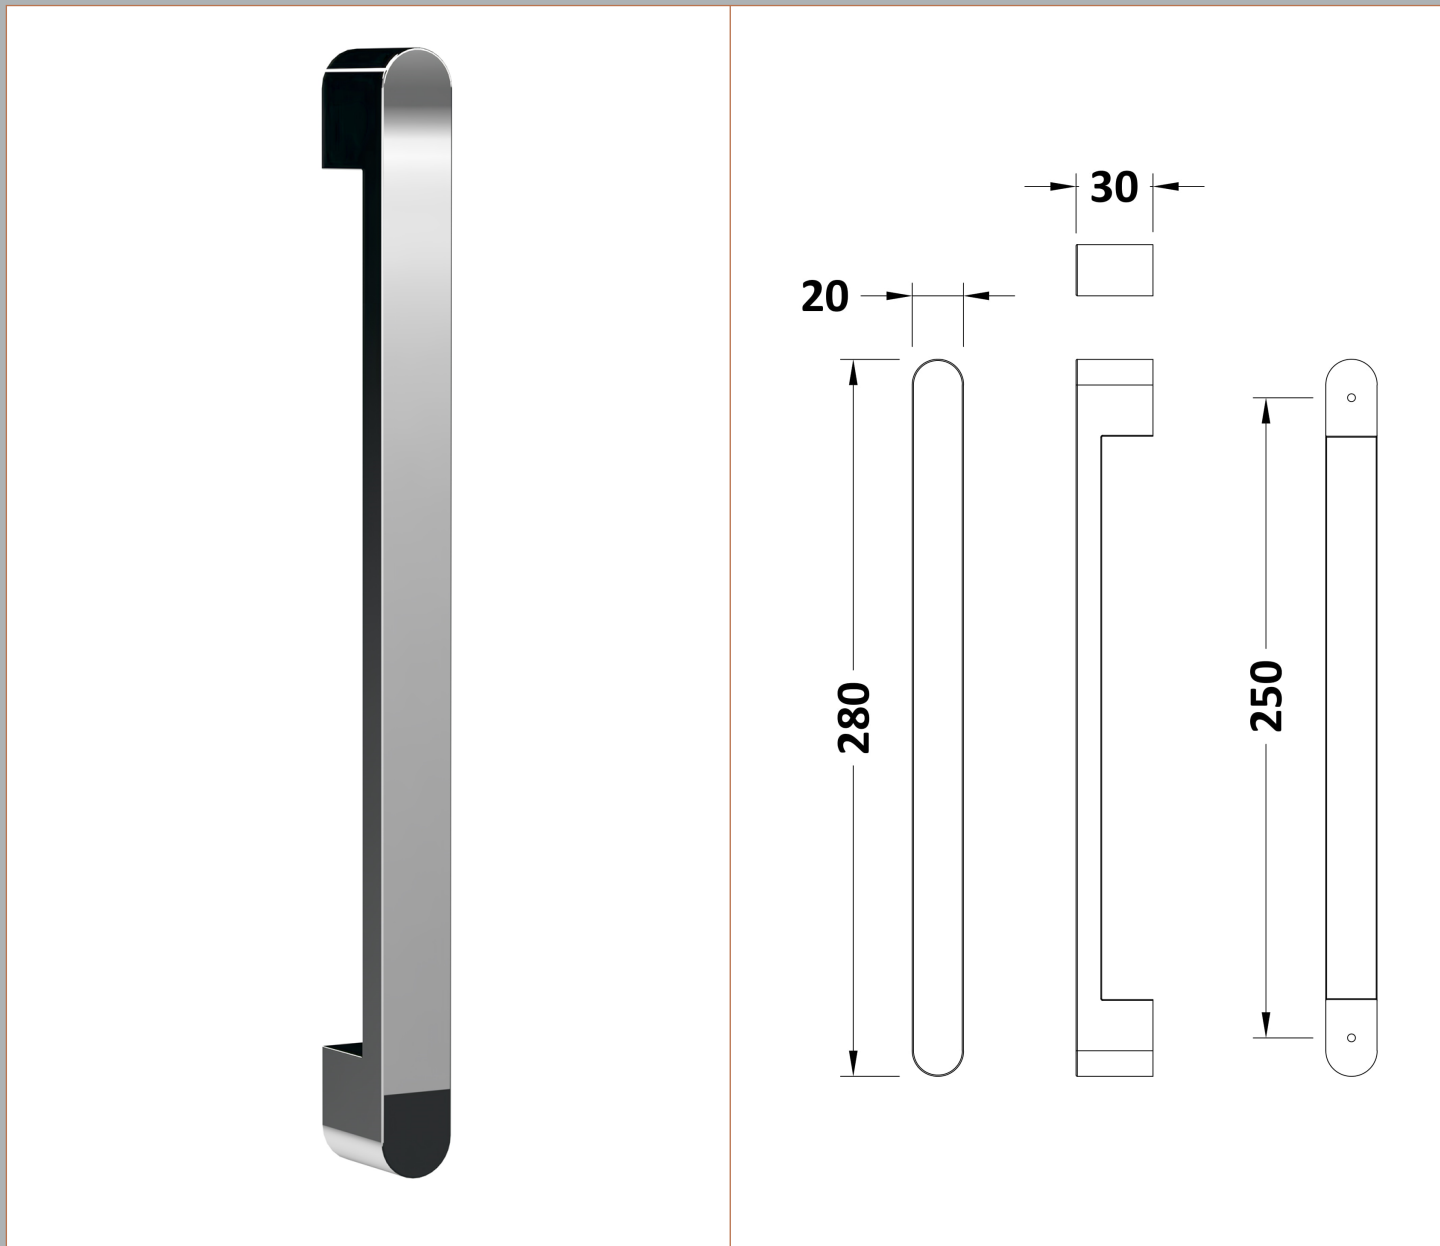

**Outer Box Dimensions (If Applicable)**

Height (mm):	
Width (mm):	
Depth (mm):	
Length (mm):	
Gross Weight (kg):	
Barcode:	5055369075065

**Product Details**

Country of Origin:	China
Fitting Instruction:	No
CE & UKCA:	N/A
Profile Material:	Aluminium
Profile Finish:	Chrome
Adjustments (mm):	1160mm - 1180mm / 760mm - 780M
Entry Width (mm):	455mm
Swing In Dim (mm):	N/A
Swing Out Dim (mm):	N/A
Radius (mm):	538 mm
Glass Thickness (mm):	8
Easy Fit:	Yes
Easy Clean:	Yes
Handle Style:	Square T Shape Handle
Handle Material:	Metal
Enclosure Design:	Framed
Wheel Type:	Dual, Quick Release
Support Bar Included:	Support Bar Not Included
Extras:	Screw Cover Strip

### Outer Box Dimensions (If Applicable)

Height (mm):	
Width (mm):	
Depth (mm):	
Length (mm):	
Gross Weight (kg):	
Barcode:	5055369075072

### Product Details

Country of Origin:	China
Fitting Instruction:	No
CE & UKCA:	N/A
Profile Material:	Aluminium
Profile Finish:	Chrome
Adjustments (mm):	1160mm-1180mm / 760mm-780mm
Entry Width (mm):	455mm
Swing In Dim (mm):	N/A
Swing Out Dim (mm):	N/A
Radius (mm):	538 mm
Glass Thickness (mm):	8
Easy Fit:	Yes
Easy Clean:	Yes
Handle Style:	Not Applicable
Handle Material:	Not Applicable
Enclosure Design:	Framed
Wheel Type:	Not Applicable
Support Bar Included:	Support Bar Not Included
Extras:	None

Sales Code: HAN1204AA

Description: Apex Handle

Product Dimensions	
Length (mm):	
Width (mm):	20
Height (mm):	280
Depth (mm):	30
Nett Weight (kg):	1
Packaging Dimensions	
Height (mm):	200
Width (mm):	30
Depth (mm):	74
Gross Weight (kg):	1
Packaging Data	
Box Colour:	
Box Qty:	
Label Size:	x
Label Colour:	
Label Qty:	
Outer Box Dimensions (If Applicable)	
Height (mm):	
Width (mm):	
Length (mm):	
Depth (mm):	
Gross Weight (kg):	
Barcode:	5056462617893
Product Details	
Country of Origin:	China
Fitting Instruction:	No
CE & UKCA:	
Product Material:	Stainless Steel
Heating Element Wattage:	Not Applicable
Colour/Finish:	Chrome
Product Diameter:	
Connection Size:	N/A