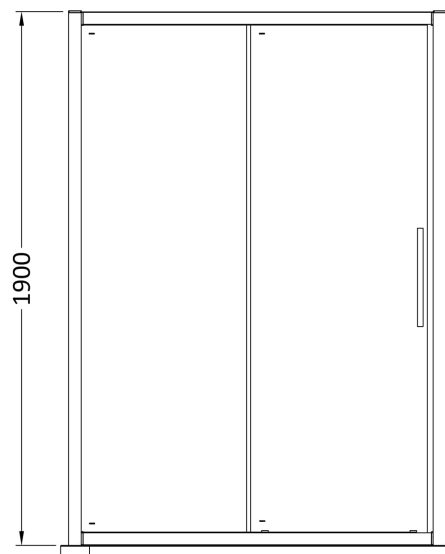

Sales Code: M1400SSH4

Description: 1400 Single Door Slider 8mmnew Handle

Packaging Details

Barcode: 5056462623740

Sales Code: M1400SS-E8

Description: 1400 Single Door Slider 8mm

Product Dimensions

Height (mm):	1900
Width (mm):	1390
Depth (mm):	44
Nett Weight (kg):	57.6

Packaging Dimensions

Height (mm):	1960
Width (mm):	930
Length (mm):	65
Gross Weight (kg):	57.6

Packaging Data

Box Colour:	Brown Cardboard Box - Printed
Box Qty:	1
Label Size:	100 x 50
Label Colour:	Not Applicable
Label Qty:	0

Outer Box Dimensions (If Applicable)

Height (mm):	
Width (mm):	
Depth (mm):	
Length (mm):	
Gross Weight (kg):	
Barcode:	5055369080595

Product Details

Country of Origin:	China
Fitting Instruction:	No
CE & UKCA:	Yes
Profile Material:	Aluminium
Profile Finish:	Chrome
Adjustments (mm):	1345mm - 1390mm
Entry Width (mm):	580mm
Swing In Dim (mm):	N/A
Swing Out Dim (mm):	N/A
Radius (mm):	Not Applicable
Glass Thickness (mm):	8
Easy Fit:	Yes
Easy Clean:	Yes
Handle Style:	Square T Shape Handle
Handle Material:	Metal
Enclosure Design:	Framed
Wheel Type:	Dual, Quick Release
Support Bar Included:	Support Bar Not Included
Extras:	Screw Cover Strip

Sales Code: HAN1204AA

Description: Apex Handle

Product Dimensions

Length (mm):	
Width (mm):	20
Height (mm):	280
Depth (mm):	30
Nett Weight (kg):	1

Packaging Dimensions

Height (mm):	200
Width (mm):	30
Depth (mm):	74
Gross Weight (kg):	1