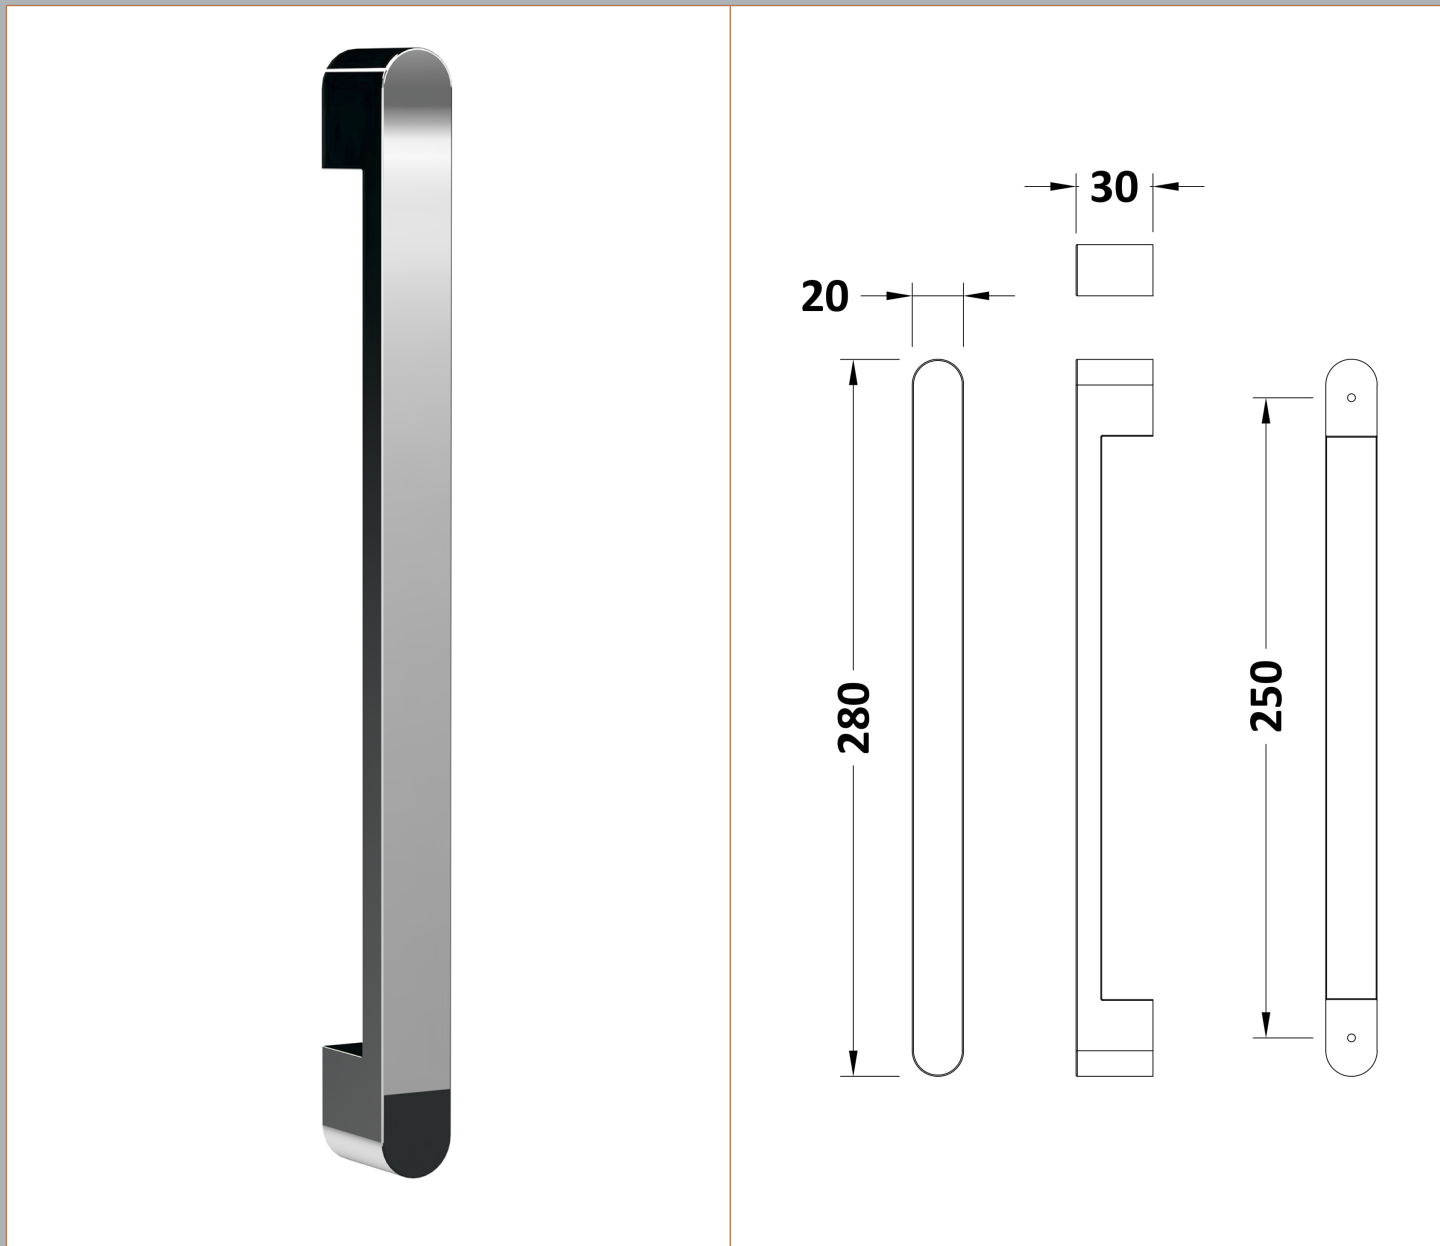

Sales Code: M1400SSH4

Description: 1400 Single Door Slider 8mmnew Handle

Packaging Details

Barcode: 5056462623740

Sales Code: M1400SS-E8

Description: 1400 Single Door Slider 8mm

Product Dimensions

Height (mm):	1900
Width (mm):	1390
Depth (mm):	44
Nett Weight (kg):	57.6

Outer Box Dimensions (If Applicable)

Height (mm):	
Width (mm):	
Depth (mm):	
Length (mm):	
Gross Weight (kg):	
Barcode:	5055369080595

Product Details

Country of Origin:	China
Fitting Instruction:	No
CE & UKCA:	Yes
Profile Material:	Aluminium
Profile Finish:	Chrome
Adjustments (mm):	1345mm - 1390mm
Entry Width (mm):	580mm
Swing In Dim (mm):	N/A
Swing Out Dim (mm):	N/A
Radius (mm):	Not Applicable
Glass Thickness (mm):	8
Easy Fit:	Yes
Easy Clean:	Yes
Handle Style:	Square T Shape Handle
Handle Material:	Metal
Enclosure Design:	Framed
Wheel Type:	Dual, Quick Release
Support Bar Included:	Support Bar Not Included
Extras:	Screw Cover Strip

Sales Code: HAN1204AA

Description: Apex Handle

Product Dimensions

Length (mm):	
Width (mm):	20
Height (mm):	280
Depth (mm):	30
Nett Weight (kg):	1

Packaging Dimensions

Height (mm):	200
Width (mm):	30
Depth (mm):	74
Gross Weight (kg):	1

Product Details

Country of Origin:	China
Fitting Instruction:	No
CE & UKCA:	
Product Material:	Stainless Steel
Heating Element Wattage:	Not Applicable
Colour/Finish:	Chrome
Product Diameter:	
Connection Size:	N/A