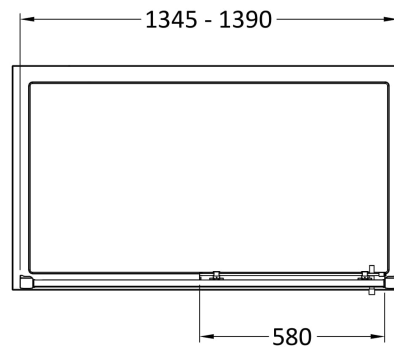

Sales Code: M1400SSH4

Description: 1400 Single Door Slider 8mmnew Handle

Packaging Details

Barcode: 5056462623740

Sales Code: M1400SS-E8

Description: 1400 Single Door Slider 8mm

Product Dimensions

Height (mm):	1900
Width (mm):	1390
Depth (mm):	44
Nett Weight (kg):	57.6

Packaging Dimensions

Height (mm):	1960
Width (mm):	930
Length (mm):	65
Gross Weight (kg):	57.6

Packaging Data

Box Colour:	Brown Cardboard Box - Printed
Box Qty:	1
Label Size:	100 x 50
Label Colour:	Not Applicable
Label Qty:	0

Outer Box Dimensions (If Applicable)

Height (mm):	
Width (mm):	
Depth (mm):	
Length (mm):	
Gross Weight (kg):	
Barcode:	5055369080595

Product Details

Country of Origin:	China
Fitting Instruction:	No
CE & UKCA:	Yes
Profile Material:	Aluminium
Profile Finish:	Chrome
Adjustments (mm):	1345mm - 1390mm
Entry Width (mm):	580mm
Swing In Dim (mm):	N/A
Swing Out Dim (mm):	N/A
Radius (mm):	Not Applicable
Glass Thickness (mm):	8
Easy Fit:	Yes
Easy Clean:	Yes
Handle Style:	Square T Shape Handle
Handle Material:	Metal
Enclosure Design:	Framed
Wheel Type:	Dual, Quick Release
Support Bar Included:	Support Bar Not Included
Extras:	Screw Cover Strip

Sales Code: HAN1204AA

Description: Apex Handle

Product Dimensions

Length (mm):	
Width (mm):	20
Height (mm):	280
Depth (mm):	30
Nett Weight (kg):	1

Packaging Dimensions

Height (mm):	200
Width (mm):	30
Depth (mm):	74
Gross Weight (kg):	1