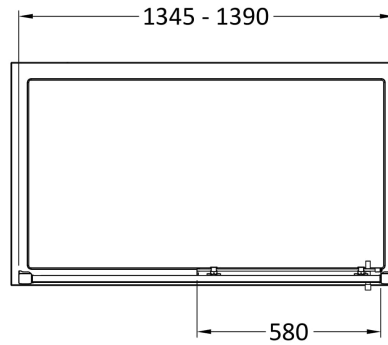

Sales Code: M1400SSH4

Description: 1400 Single Door Slider 8mmnew Handle

Packaging Details

Barcode: 5056462623740

Sales Code: M1400SS-E8

Description: 1400 Single Door Slider 8mm

Product Dimensions

Height (mm):	1900
Width (mm):	1390
Depth (mm):	44
Nett Weight (kg):	57.6

Packaging Dimensions

Height (mm):	1960
Width (mm):	930
Length (mm):	65
Gross Weight (kg):	57.6

Packaging Data

Box Colour:	Brown Cardboard Box - Printed
Box Qty:	1
Label Size:	100 x 50
Label Colour:	Not Applicable
Label Qty:	0

Outer Box Dimensions (If Applicable)

Height (mm):	
Width (mm):	
Depth (mm):	
Length (mm):	
Gross Weight (kg):	
Barcode:	5055369080595

Product Details

Country of Origin:	China
Fitting Instruction:	No
CE & UKCA:	Yes
Profile Material:	Aluminium
Profile Finish:	Chrome
Adjustments (mm):	1345mm - 1390mm
Entry Width (mm):	580mm
Swing In Dim (mm):	N/A
Swing Out Dim (mm):	N/A
Radius (mm):	Not Applicable
Glass Thickness (mm):	8
Easy Fit:	Yes
Easy Clean:	Yes
Handle Style:	Square T Shape Handle
Handle Material:	Metal
Enclosure Design:	Framed
Wheel Type:	Dual, Quick Release
Support Bar Included:	Support Bar Not Included
Extras:	Screw Cover Strip

Sales Code: HAN1204AA

Description: Apex Handle

Product Dimensions

Length (mm):	
Width (mm):	20
Height (mm):	280
Depth (mm):	30
Nett Weight (kg):	1

Packaging Dimensions

Height (mm):	200
Width (mm):	30
Depth (mm):	74
Gross Weight (kg):	1