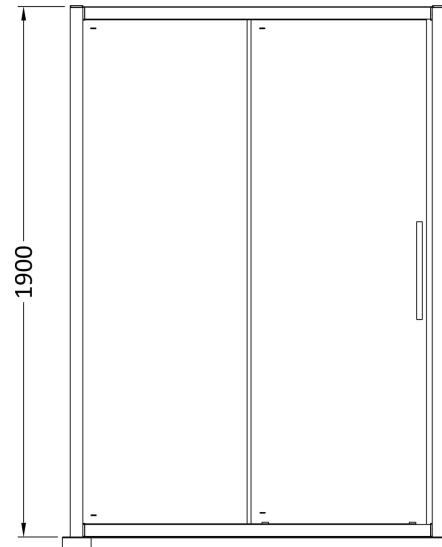

Sales Code: M1400SSH4

Description: 1400 Single Door Slider 8mmnew Handle

Packaging Details

Barcode: 5056462623740

Sales Code: M1400SS-E8

Description: 1400 Single Door Slider 8mm

Product Dimensions

Height (mm):	1900
Width (mm):	1390
Depth (mm):	44
Nett Weight (kg):	57.6

Packaging Dimensions

Height (mm):	1960
Width (mm):	930
Length (mm):	65
Gross Weight (kg):	57.6

Packaging Data

Box Colour:	Brown Cardboard Box - Printed
Box Qty:	1
Label Size:	100 x 50
Label Colour:	Not Applicable
Label Qty:	0

Outer Box Dimensions (If Applicable)

Height (mm):	
Width (mm):	
Depth (mm):	
Length (mm):	
Gross Weight (kg):	
Barcode:	5055369080595

Product Details

Country of Origin:	China
Fitting Instruction:	No
CE & UKCA:	Yes
Profile Material:	Aluminium
Profile Finish:	Chrome
Adjustments (mm):	1345mm - 1390mm
Entry Width (mm):	580mm
Swing In Dim (mm):	N/A
Swing Out Dim (mm):	N/A
Radius (mm):	Not Applicable
Glass Thickness (mm):	8
Easy Fit:	Yes
Easy Clean:	Yes
Handle Style:	Square T Shape Handle
Handle Material:	Metal
Enclosure Design:	Framed
Wheel Type:	Dual, Quick Release
Support Bar Included:	Support Bar Not Included
Extras:	Screw Cover Strip

Sales Code: HAN1204AA

Description: Apex Handle

Product Dimensions

Length (mm):	
Width (mm):	20
Height (mm):	280
Depth (mm):	30
Nett Weight (kg):	1

Packaging Dimensions

Height (mm):	200
Width (mm):	30
Depth (mm):	74
Gross Weight (kg):	1