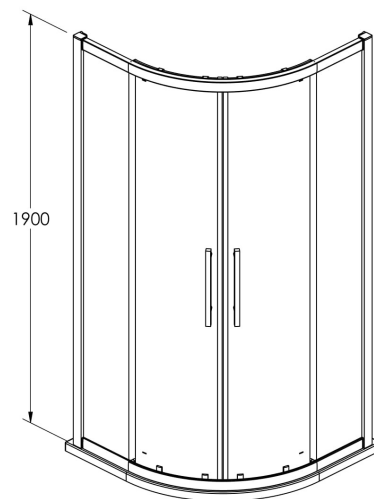

Sales Code: M900QH4

Description: 900 Double Door Quad 8mmnew Handle

Code	Description	Adjustment (mm)		Entry Width (mm)
M800Q-E8	800 Quadrant	760	780	390
M900Q-E8	900 Quadrant	860	880	520
M1000Q-E8	1000 Quadrant	960	980	520

Packaging Details

Barcode: 5056462623658