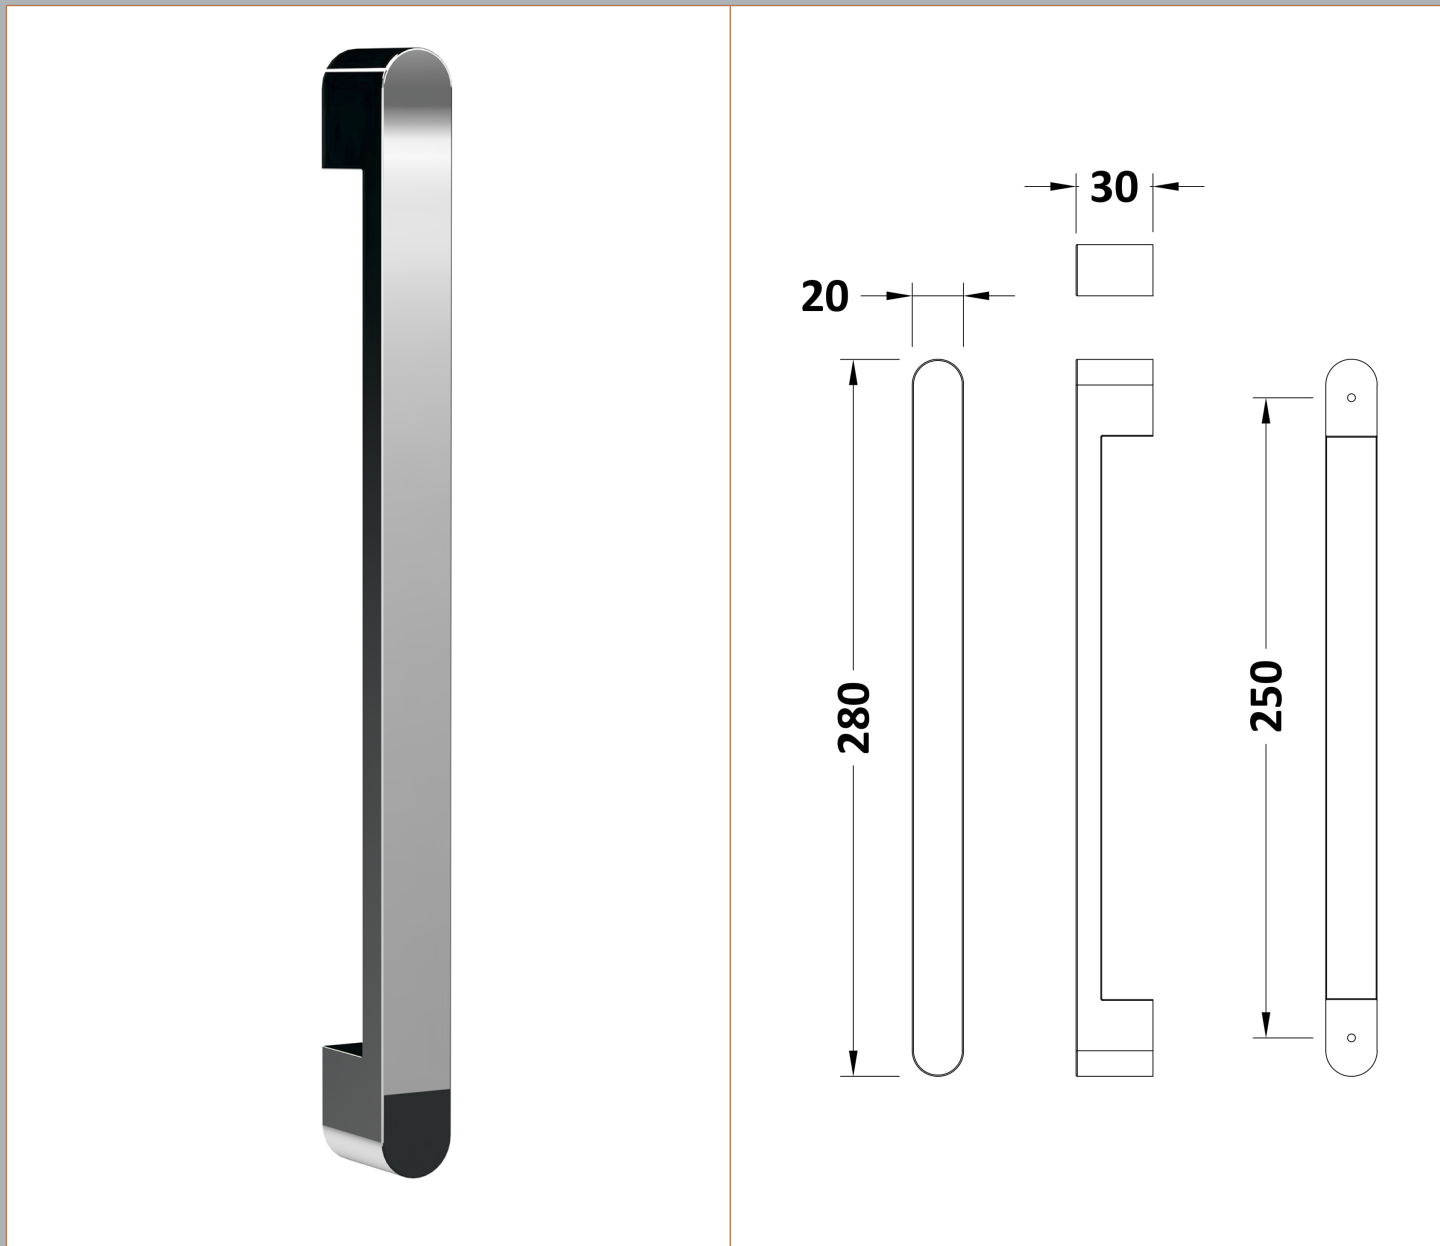

Sales Code: M900QH4

Description: 900 Double Door Quad 8mmnew Handle

Code	Description	Adjustment (mm)		Entry Width (mm)
M800Q-E8	800 Quadrant	760	780	390
M900Q-E8	900 Quadrant	860	880	520
M1000Q-E8	1000 Quadrant	960	980	520

Packaging Details

Barcode: 5056462623658

Sales Code: M900Q-E8

Description: 900 Double Door Quad 8mm

Product Dimensions

Height (mm):	1900
Width (mm):	880
Depth (mm):	880
Nett Weight (kg):	59.7

Packaging Dimensions

Outer Box Dimensions (If Applicable)

Height (mm):	
Width (mm):	
Depth (mm):	
Length (mm):	
Gross Weight (kg):	
Barcode:	5055369080526

Product Details

Country of Origin:	China
Fitting Instruction:	No
CE & UKCA:	Yes
Profile Material:	Aluminium
Profile Finish:	Chrome
Adjustments (mm):	860mm - 880mm
Entry Width (mm):	520mm
Swing In Dim (mm):	N/A
Swing Out Dim (mm):	N/A
Radius (mm):	538 mm
Glass Thickness (mm):	8
Easy Fit:	Yes
Easy Clean:	Yes
Handle Style:	Square T Shape Handle
Handle Material:	Metal
Enclosure Design:	Framed
Wheel Type:	Dual, Quick Release
Support Bar Included:	Support Bar Not Included
Extras:	Screw Cover Strip

Sales Code: HAN1204AA

Description: Apex Handle

Product Dimensions

Length (mm):	
Width (mm):	20
Height (mm):	280
Depth (mm):	30
Nett Weight (kg):	1

Packaging Dimensions

Height (mm):	200
Width (mm):	30
Depth (mm):	74
Gross Weight (kg):	1