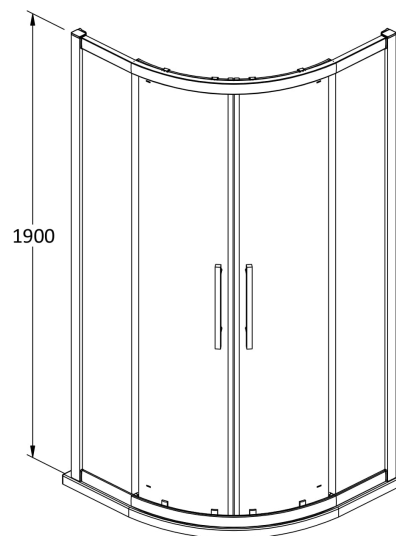

Packaging Details

Barcode: 5056462623658

Sales Code: M900Q-E8

Description: 900 Double Door Quad 8mm

Product Dimensions

Height (mm):	1900
Width (mm):	880
Depth (mm):	880
Nett Weight (kg):	59.7

Packaging Dimensions

Height (mm):	1960
Width (mm):	455
Length (mm):	155
Gross Weight (kg):	59.7

Packaging Data

Box Colour:	Brown Cardboard Box - Printed
Box Qty:	1
Label Size:	100 x 50
Label Colour:	Not Applicable
Label Qty:	0

Outer Box Dimensions (If Applicable)

Height (mm):	
Width (mm):	
Depth (mm):	
Length (mm):	
Gross Weight (kg):	
Barcode:	5055369080526

Product Details

Country of Origin:	China
Fitting Instruction:	No
CE & UKCA:	Yes
Profile Material:	Aluminium
Profile Finish:	Chrome
Adjustments (mm):	860mm - 880mm
Entry Width (mm):	520mm
Swing In Dim (mm):	N/A
Swing Out Dim (mm):	N/A
Radius (mm):	538 mm
Glass Thickness (mm):	8
Easy Fit:	Yes
Easy Clean:	Yes
Handle Style:	Square T Shape Handle
Handle Material:	Metal
Enclosure Design:	Framed
Wheel Type:	Dual, Quick Release
Support Bar Included:	Support Bar Not Included
Extras:	Screw Cover Strip

Sales Code: HAN1204AA

Description: Apex Handle

Product Dimensions

Length (mm):	
Width (mm):	20
Height (mm):	280
Depth (mm):	30
Nett Weight (kg):	1

Packaging Dimensions

Height (mm):	200
Width (mm):	30
Depth (mm):	74
Gross Weight (kg):	1