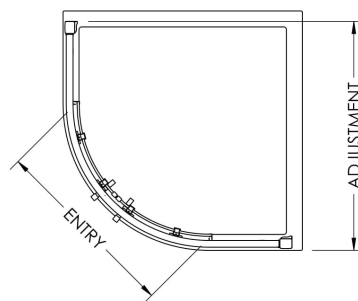

Sales Code: M900QH4

Description: 900 Double Door Quad 8mmnew Handle

Code	Description	Adjustment (mm)		Entry Width (mm)
M800Q-E8	800 Quadrant	760	780	390
M900Q-E8	900 Quadrant	860	880	520
M1000Q-E8	1000 Quadrant	960	980	520

Packaging Details

Barcode: 5056462623658

Sales Code: M900Q-E8

Description: 900 Double Door Quad 8mm

Product Dimensions

Height (mm):	1900
Width (mm):	880
Depth (mm):	880
Nett Weight (kg):	59.7

Packaging Dimensions

Outer Box Dimensions (If Applicable)

Height (mm):	
Width (mm):	
Depth (mm):	
Length (mm):	
Gross Weight (kg):	
Barcode:	5055369080526

Product Details

Country of Origin:	China
Fitting Instruction:	No
CE & UKCA:	Yes
Profile Material:	Aluminium
Profile Finish:	Chrome
Adjustments (mm):	860mm - 880mm
Entry Width (mm):	520mm
Swing In Dim (mm):	N/A
Swing Out Dim (mm):	N/A
Radius (mm):	538 mm
Glass Thickness (mm):	8
Easy Fit:	Yes
Easy Clean:	Yes
Handle Style:	Square T Shape Handle
Handle Material:	Metal
Enclosure Design:	Framed
Wheel Type:	Dual, Quick Release
Support Bar Included:	Support Bar Not Included
Extras:	Screw Cover Strip

Sales Code: HAN1204AA

Description: Apex Handle

Product Dimensions

Length (mm):	
Width (mm):	20
Height (mm):	280
Depth (mm):	30
Nett Weight (kg):	1

Packaging Dimensions

Height (mm):	200
Width (mm):	30
Depth (mm):	74
Gross Weight (kg):	1