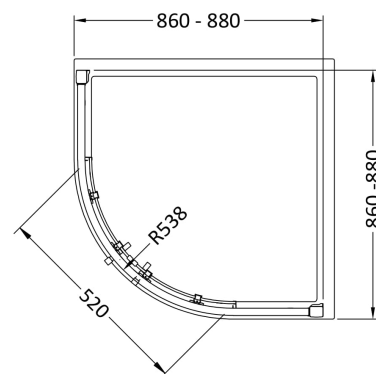

Packaging Details

Barcode: 5056462623658

Sales Code: M900Q-E8

Description: 900 Double Door Quad 8mm

Product Dimensions

Height (mm):	1900
Width (mm):	880
Depth (mm):	880
Nett Weight (kg):	59.7

Packaging Dimensions

Height (mm):	1960
Width (mm):	455
Length (mm):	155
Gross Weight (kg):	59.7

Packaging Data

Box Colour:	Brown Cardboard Box - Printed
Box Qty:	1
Label Size:	100 x 50
Label Colour:	Not Applicable
Label Qty:	0

Outer Box Dimensions (If Applicable)

Height (mm):	
Width (mm):	
Depth (mm):	
Length (mm):	
Gross Weight (kg):	
Barcode:	5055369080526

Product Details

Country of Origin:	China
Fitting Instruction:	No
CE & UKCA:	Yes
Profile Material:	Aluminium
Profile Finish:	Chrome
Adjustments (mm):	860mm - 880mm
Entry Width (mm):	520mm
Swing In Dim (mm):	N/A
Swing Out Dim (mm):	N/A
Radius (mm):	538 mm
Glass Thickness (mm):	8
Easy Fit:	Yes
Easy Clean:	Yes
Handle Style:	Square T Shape Handle
Handle Material:	Metal
Enclosure Design:	Framed
Wheel Type:	Dual, Quick Release
Support Bar Included:	Support Bar Not Included
Extras:	Screw Cover Strip

Sales Code: HAN1204AA

Description: Apex Handle

Product Dimensions

Length (mm):	
Width (mm):	20
Height (mm):	280
Depth (mm):	30
Nett Weight (kg):	1

Packaging Dimensions

Height (mm):	200
Width (mm):	30
Depth (mm):	74
Gross Weight (kg):	1