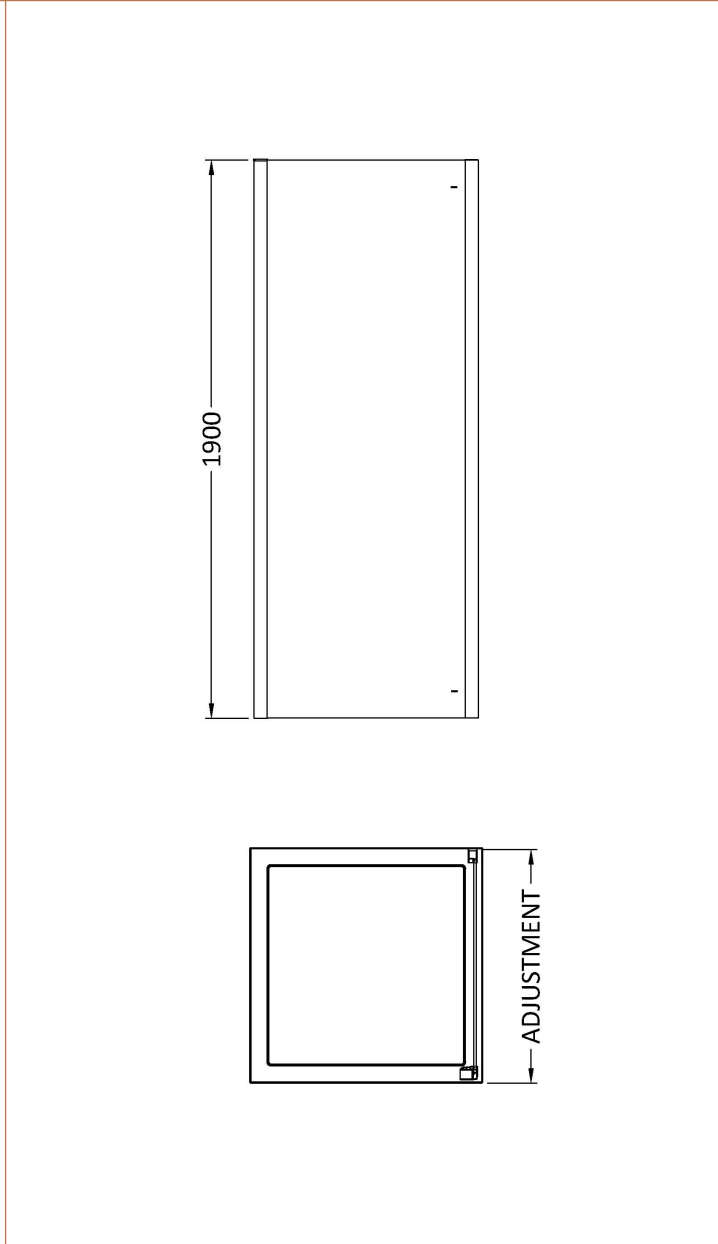

Sales Code: M90EP-E8

Description: 900 Side Panel 8mm

Product Dimensions

Height (mm):	1900
Width (mm):	890
Depth (mm):	31
Nett Weight (kg):	35.1

Packaging Dimensions

Height (mm):	1970
Width (mm):	920
Length (mm):	90
Gross Weight (kg):	35.1

Packaging Data

Box Colour:	Brown Cardboard Box - Printed
Box Qty:	1
Label Size:	100 x 50
Label Colour:	Not Applicable
Label Qty:	0

Outer Box Dimensions (If Applicable)

Height (mm):	
Width (mm):	
Depth (mm):	
Length (mm):	
Gross Weight (kg):	
Barcode:	5055369080670

Product Details

Country of Origin:	China
Fitting Instruction:	No
CE & UKCA:	Yes
Profile Material:	Aluminium
Profile Finish:	Chrome
Adjustments (mm):	865mm -890mm
Entry Width (mm):	N/A
Swing In Dim (mm):	N/A
Swing Out Dim (mm):	N/A
Radius (mm):	Not Applicable
Glass Thickness (mm):	8
Easy Fit:	No
Easy Clean:	Yes
Handle Style:	Not Applicable
Handle Material:	Not Applicable
Enclosure Design:	Semi-Frameless
Wheel Type:	Not Applicable
Support Bar Included:	Support Bar Not Included
Extras:	Screw Cover Strip