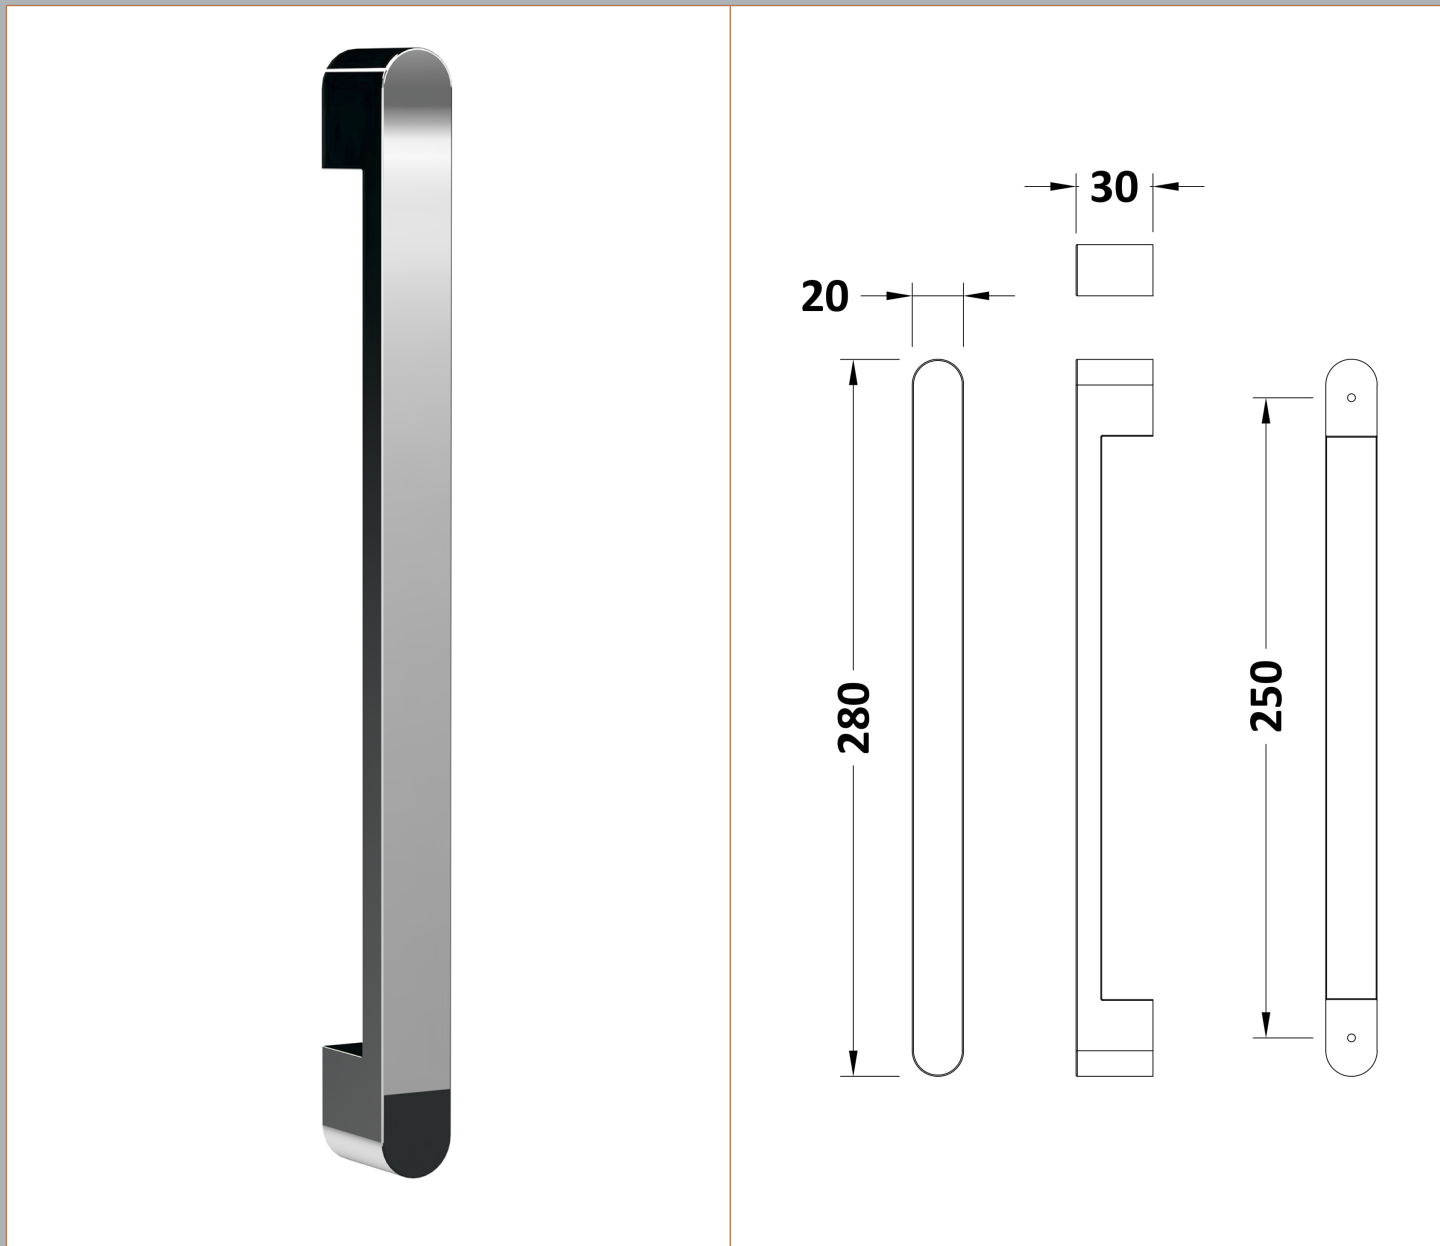

Sales Code: MH70H4

Description: 700 Hinged Door 8mmnew Handle

Packaging Details

Barcode: 5056462623757

Sales Code: MH70-E8

Description: 700 Hinged Door 8mm

Product Dimensions

Height (mm):	1900
Width (mm):	690
Depth (mm):	44
Nett Weight (kg):	30.2

Outer Box Dimensions (If Applicable)

Height (mm):	
Width (mm):	
Depth (mm):	
Length (mm):	
Gross Weight (kg):	
Barcode:	5055369080601

Product Details

Country of Origin:	China
Fitting Instruction:	No
CE & UKCA:	Yes
Profile Material:	Aluminium
Profile Finish:	Chrome
Adjustments (mm):	645mm - 690mm
Entry Width (mm):	520mm
Swing In Dim (mm):	N/A
Swing Out Dim (mm):	520mm
Radius (mm):	Not Applicable
Glass Thickness (mm):	8
Easy Fit:	No
Easy Clean:	Yes
Handle Style:	Square T Shape Handle
Handle Material:	Metal
Enclosure Design:	Semi-Frameless
Wheel Type:	Not Applicable
Support Bar Included:	Support Bar Not Included
Extras:	Screw Cover Strip

Sales Code: HAN1204AA

Description: Apex Handle

Product Dimensions

Length (mm):	
Width (mm):	20
Height (mm):	280
Depth (mm):	30
Nett Weight (kg):	1

Packaging Dimensions

Height (mm):	200
Width (mm):	30
Depth (mm):	74
Gross Weight (kg):	1

Product Details

Country of Origin:	China
Fitting Instruction:	No
CE & UKCA:	
Product Material:	Stainless Steel
Heating Element Wattage:	Not Applicable
Colour/Finish:	Chrome
Product Diameter:	
Connection Size:	N/A