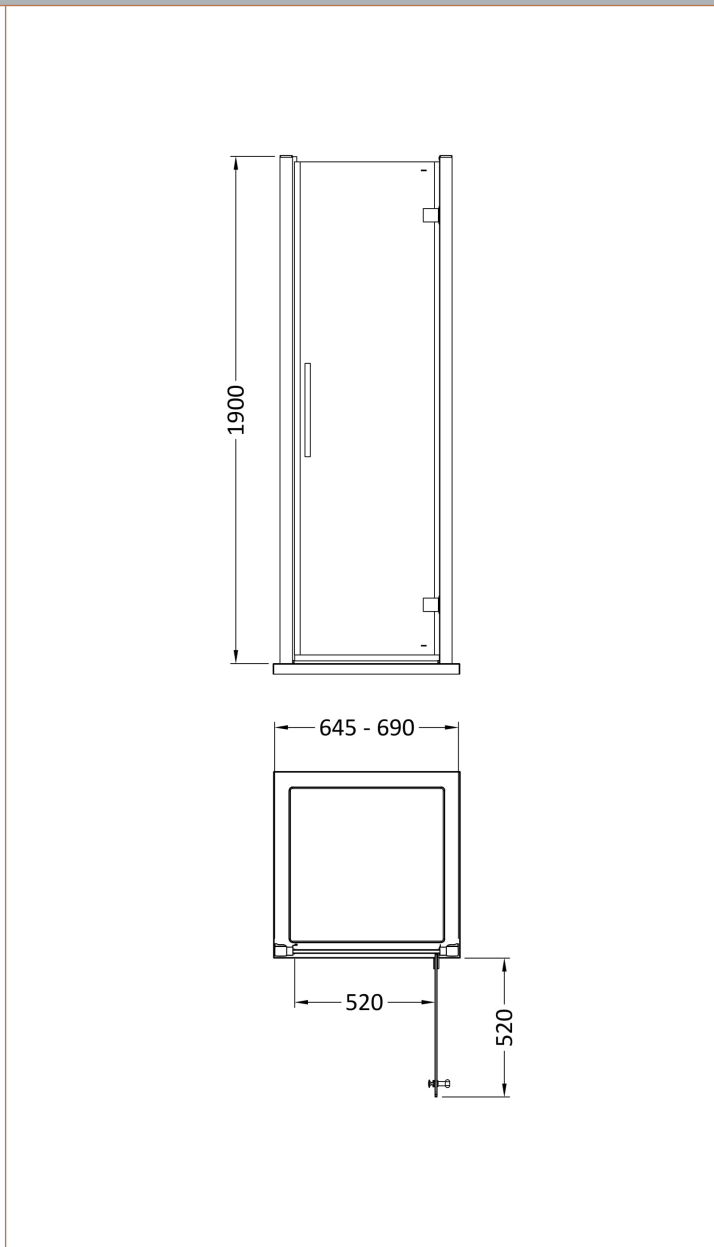

Sales Code: MH70H4

Description: 700 Hinged Door 8mmnew Handle

Packaging Details

Barcode: 5056462623757

Sales Code: MH70-E8

Description: 700 Hinged Door 8mm

Product Dimensions

Height (mm):	1900
Width (mm):	690
Depth (mm):	44
Nett Weight (kg):	30.2

Packaging Dimensions

Height (mm):	1960
Width (mm):	725
Length (mm):	65
Gross Weight (kg):	30.2

Packaging Data

Box Colour:	Brown Cardboard Box - Printed
Box Qty:	1
Label Size:	100 x 50
Label Colour:	Not Applicable
Label Qty:	0

Outer Box Dimensions (If Applicable)

Height (mm):	
Width (mm):	
Depth (mm):	
Length (mm):	
Gross Weight (kg):	
Barcode:	5055369080601

Product Details

Country of Origin:	China
Fitting Instruction:	No
CE & UKCA:	Yes
Profile Material:	Aluminium
Profile Finish:	Chrome
Adjustments (mm):	645mm - 690mm
Entry Width (mm):	520mm
Swing In Dim (mm):	N/A
Swing Out Dim (mm):	520mm
Radius (mm):	Not Applicable
Glass Thickness (mm):	8
Easy Fit:	No
Easy Clean:	Yes
Handle Style:	Square T Shape Handle
Handle Material:	Metal
Enclosure Design:	Semi-Frameless
Wheel Type:	Not Applicable
Support Bar Included:	Support Bar Not Included
Extras:	Screw Cover Strip

Sales Code: HAN1204AA

Description: Apex Handle

Product Dimensions

Length (mm):	
Width (mm):	20
Height (mm):	280
Depth (mm):	30
Nett Weight (kg):	1

Packaging Dimensions

Height (mm):	200
Width (mm):	30
Depth (mm):	74
Gross Weight (kg):	1