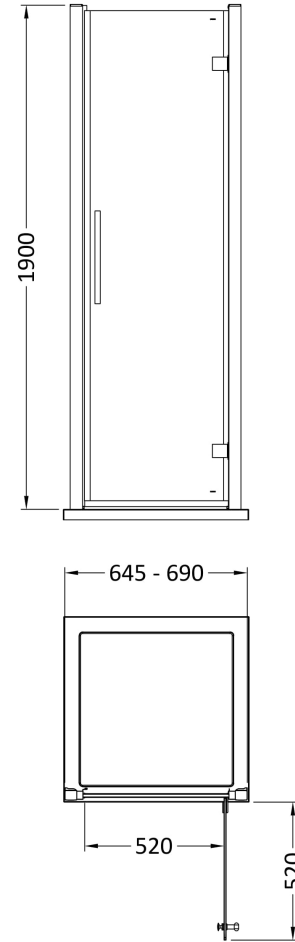

Sales Code: MH70H4

Description: 700 Hinged Door 8mmnew Handle

Packaging Details

Barcode: 5056462623757

Sales Code: MH70-E8

Description: 700 Hinged Door 8mm

Product Dimensions

Height (mm):	1900
Width (mm):	690
Depth (mm):	44
Nett Weight (kg):	30.2

Packaging Dimensions

Height (mm):	1960
Width (mm):	725
Length (mm):	65
Gross Weight (kg):	30.2

Packaging Data

Box Colour:	Brown Cardboard Box - Printed
Box Qty:	1
Label Size:	100 x 50
Label Colour:	Not Applicable
Label Qty:	0

Outer Box Dimensions (If Applicable)

Height (mm):	
Width (mm):	
Depth (mm):	
Length (mm):	
Gross Weight (kg):	
Barcode:	5055369080601

Product Details

Country of Origin:	China
Fitting Instruction:	No
CE & UKCA:	Yes
Profile Material:	Aluminium
Profile Finish:	Chrome
Adjustments (mm):	645mm - 690mm
Entry Width (mm):	520mm
Swing In Dim (mm):	N/A
Swing Out Dim (mm):	520mm
Radius (mm):	Not Applicable
Glass Thickness (mm):	8
Easy Fit:	No
Easy Clean:	Yes
Handle Style:	Square T Shape Handle
Handle Material:	Metal
Enclosure Design:	Semi-Frameless
Wheel Type:	Not Applicable
Support Bar Included:	Support Bar Not Included
Extras:	Screw Cover Strip

Sales Code: HAN1204AA

Description: Apex Handle

Product Dimensions

Length (mm):	
Width (mm):	20
Height (mm):	280
Depth (mm):	30
Nett Weight (kg):	1

Packaging Dimensions

Height (mm):	200
Width (mm):	30
Depth (mm):	74
Gross Weight (kg):	1