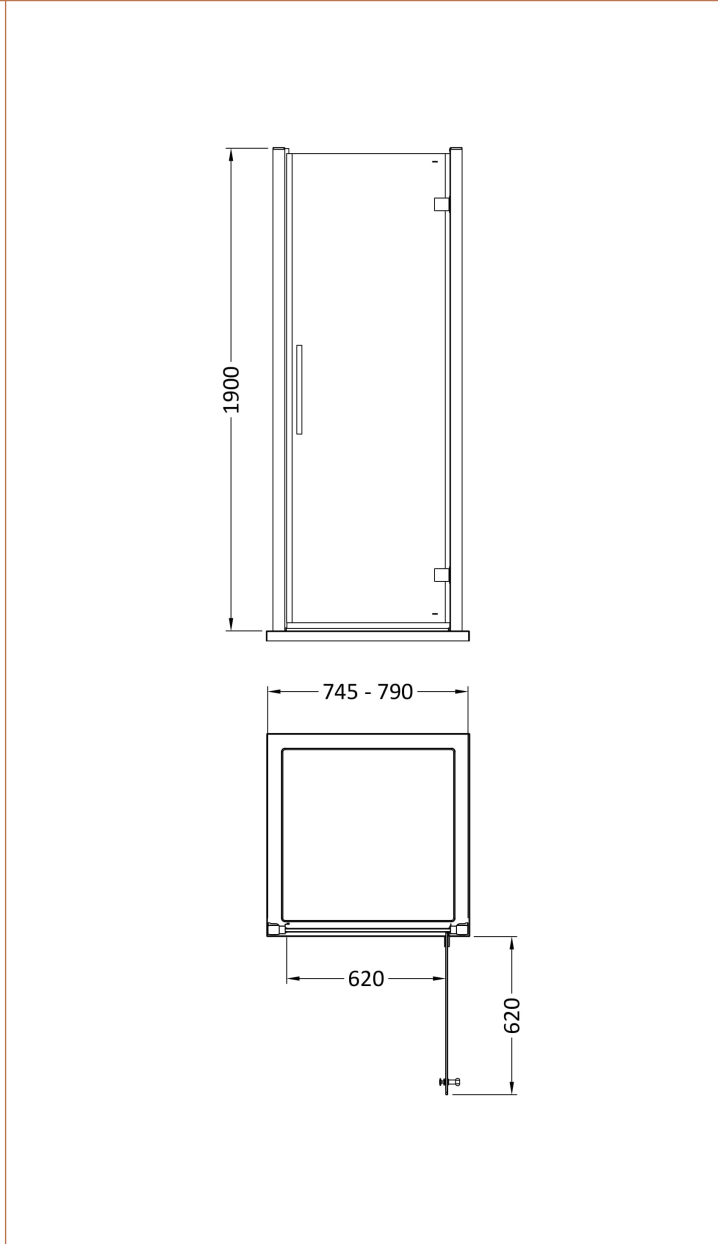

Sales Code: MH80H4

Description: 800 Hinged Door 8mmnew Handle

Packaging Details

Barcode: 5056462623771

Sales Code: MH80-E8

Description: 800 Hinged Door 8mm

Product Dimensions

Height (mm):	1900
Width (mm):	790
Depth (mm):	44
Nett Weight (kg):	34

Packaging Dimensions

Height (mm):	1960
Width (mm):	830
Length (mm):	65
Gross Weight (kg):	34

Packaging Data

Box Colour:	Brown Cardboard Box - Printed
Box Qty:	1
Label Size:	100 x 50
Label Colour:	Not Applicable
Label Qty:	0

Outer Box Dimensions (If Applicable)

Height (mm):	
Width (mm):	
Depth (mm):	
Length (mm):	
Gross Weight (kg):	
Barcode:	5055369080625

Product Details

Country of Origin:	China
Fitting Instruction:	No
CE & UKCA:	Yes
Profile Material:	Aluminium
Profile Finish:	Chrome
Adjustments (mm):	745mm - 790mm
Entry Width (mm):	620mm
Swing In Dim (mm):	N/A
Swing Out Dim (mm):	620mm
Radius (mm):	Not Applicable
Glass Thickness (mm):	8
Easy Fit:	No
Easy Clean:	Yes
Handle Style:	Square T Shape Handle
Handle Material:	Metal
Enclosure Design:	Semi-Frameless
Wheel Type:	Not Applicable
Support Bar Included:	Support Bar Not Included
Extras:	Screw Cover Strip

Sales Code: HAN1204AA

Description: Apex Handle

Product Dimensions

Length (mm):	
Width (mm):	20
Height (mm):	280
Depth (mm):	30
Nett Weight (kg):	1

Packaging Dimensions

Height (mm):	200
Width (mm):	30
Depth (mm):	74
Gross Weight (kg):	1