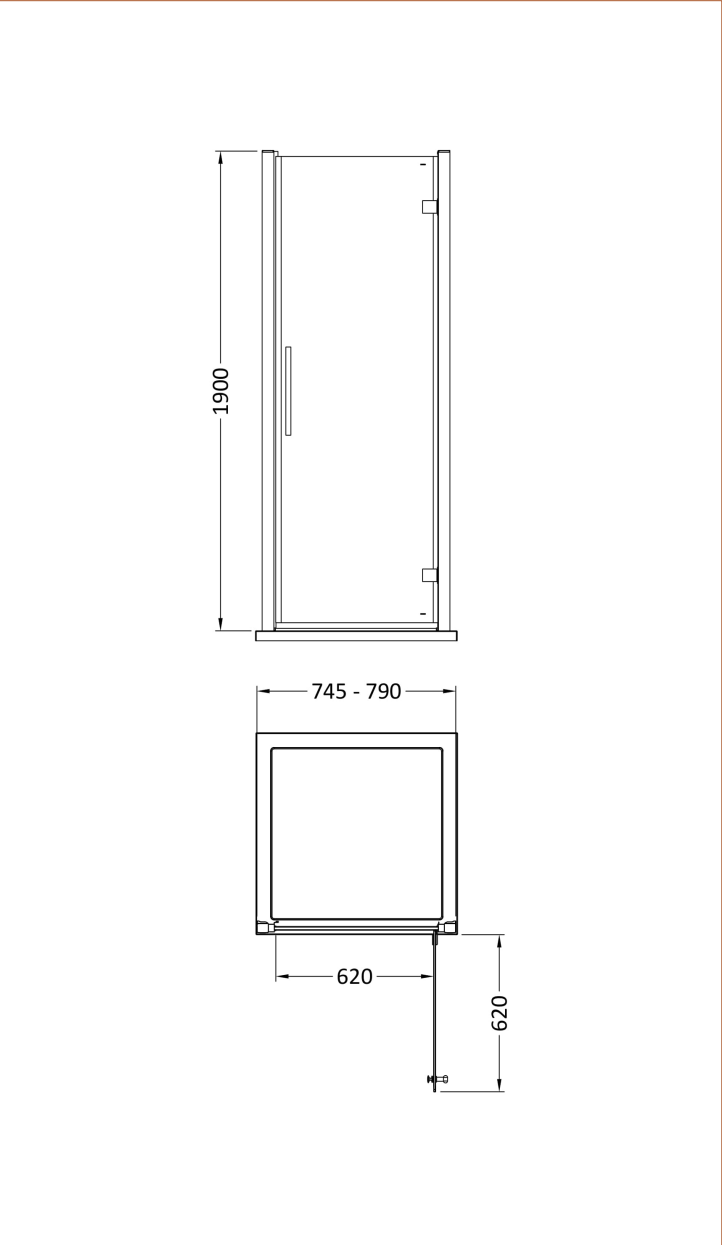

Sales Code: MH80H4

Description: 800 Hinged Door 8mmnew Handle

Packaging Details

Barcode: 5056462623771

Sales Code: MH80-E8

Description: 800 Hinged Door 8mm

Product Dimensions

Height (mm):	1900
Width (mm):	790
Depth (mm):	44
Nett Weight (kg):	34

Packaging Dimensions

Height (mm):	1960
Width (mm):	830
Length (mm):	65
Gross Weight (kg):	34

Packaging Data

Box Colour:	Brown Cardboard Box - Printed
Box Qty:	1
Label Size:	100 x 50
Label Colour:	Not Applicable
Label Qty:	0

Outer Box Dimensions (If Applicable)

Height (mm):	
Width (mm):	
Depth (mm):	
Length (mm):	
Gross Weight (kg):	
Barcode:	5055369080625

Product Details

Country of Origin:	China
Fitting Instruction:	No
CE & UKCA:	Yes
Profile Material:	Aluminium
Profile Finish:	Chrome
Adjustments (mm):	745mm - 790mm
Entry Width (mm):	620mm
Swing In Dim (mm):	N/A
Swing Out Dim (mm):	620mm
Radius (mm):	Not Applicable
Glass Thickness (mm):	8
Easy Fit:	No
Easy Clean:	Yes
Handle Style:	Square T Shape Handle
Handle Material:	Metal
Enclosure Design:	Semi-Frameless
Wheel Type:	Not Applicable
Support Bar Included:	Support Bar Not Included
Extras:	Screw Cover Strip

Sales Code: HAN1204AA

Description: Apex Handle

Product Dimensions

Length (mm):	
Width (mm):	20
Height (mm):	280
Depth (mm):	30
Nett Weight (kg):	1

Packaging Dimensions

Height (mm):	200
Width (mm):	30
Depth (mm):	74
Gross Weight (kg):	1