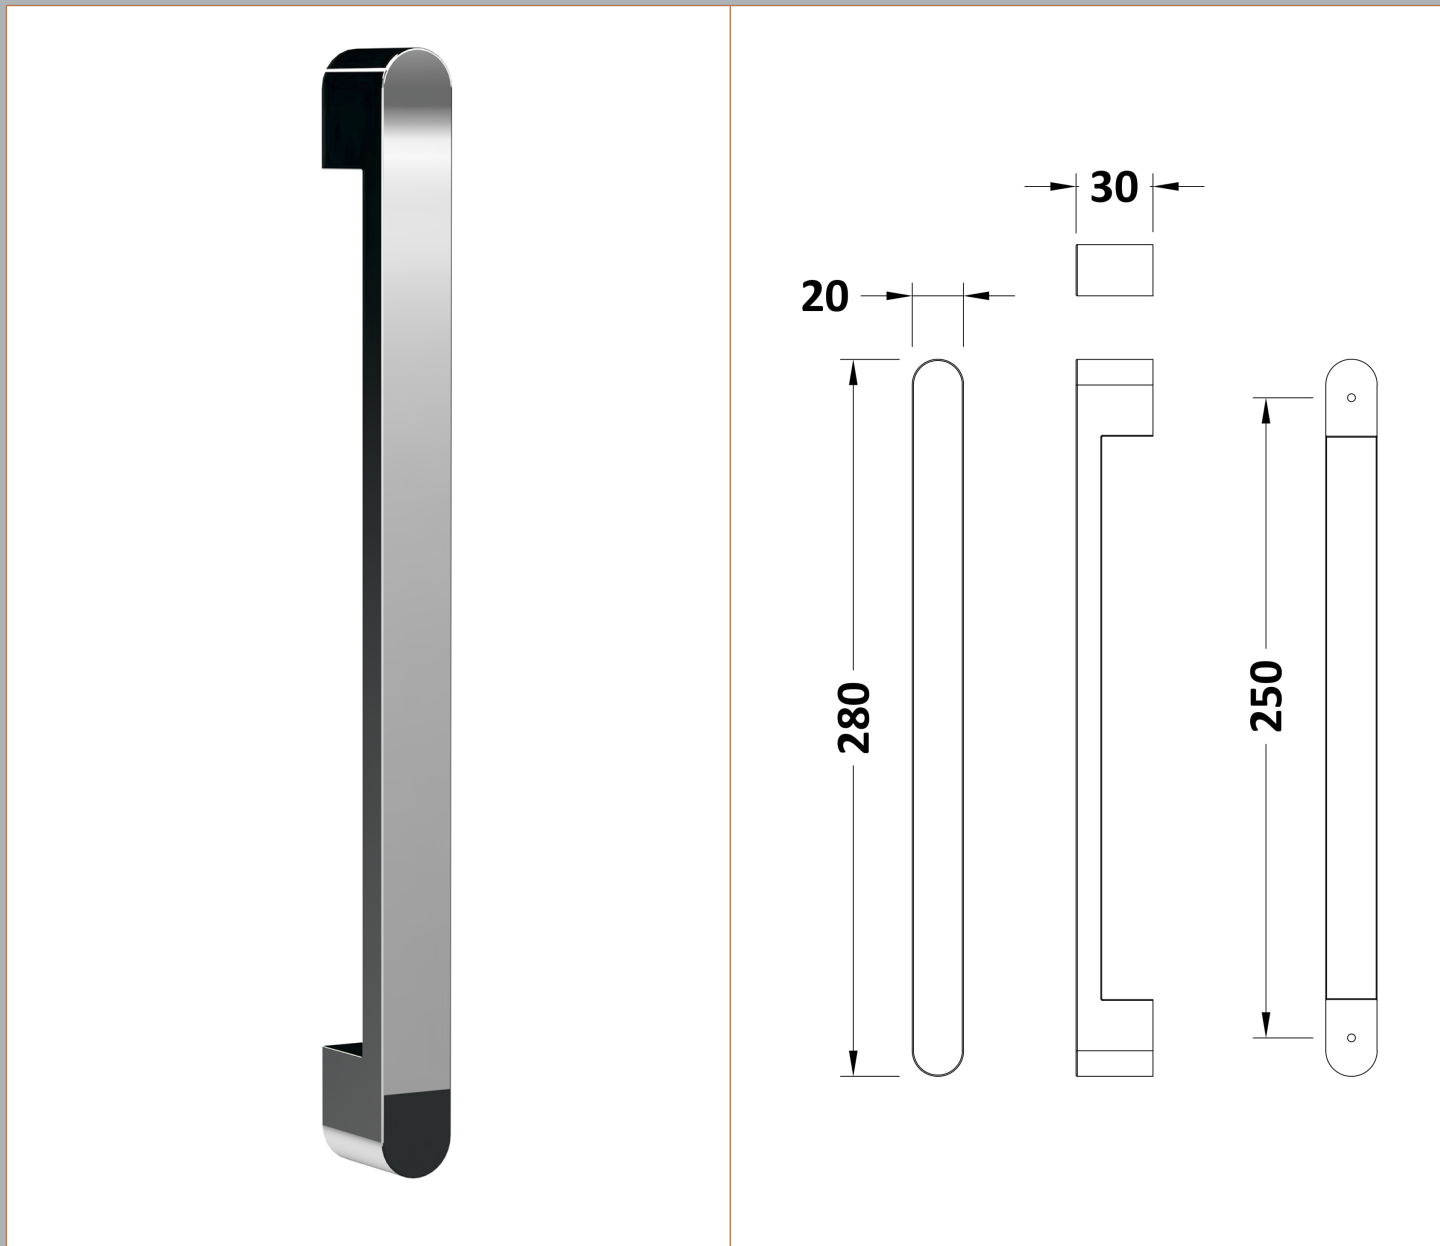

Sales Code: MH80H4

Description: 800 Hinged Door 8mmnew Handle

Packaging Details

Barcode: 5056462623771

Sales Code: MH80-E8

Description: 800 Hinged Door 8mm

Product Dimensions

Height (mm):	1900
Width (mm):	790
Depth (mm):	44
Nett Weight (kg):	34

Outer Box Dimensions (If Applicable)

Height (mm):	
Width (mm):	
Depth (mm):	
Length (mm):	
Gross Weight (kg):	
Barcode:	5055369080625

Product Details

Country of Origin:	China
Fitting Instruction:	No
CE & UKCA:	Yes
Profile Material:	Aluminium
Profile Finish:	Chrome
Adjustments (mm):	745mm - 790mm
Entry Width (mm):	620mm
Swing In Dim (mm):	N/A
Swing Out Dim (mm):	620mm
Radius (mm):	Not Applicable
Glass Thickness (mm):	8
Easy Fit:	No
Easy Clean:	Yes
Handle Style:	Square T Shape Handle
Handle Material:	Metal
Enclosure Design:	Semi-Frameless
Wheel Type:	Not Applicable
Support Bar Included:	Support Bar Not Included
Extras:	Screw Cover Strip

Sales Code: HAN1204AA

Description: Apex Handle

Product Dimensions

Length (mm):	
Width (mm):	20
Height (mm):	280
Depth (mm):	30
Nett Weight (kg):	1

Packaging Dimensions

Height (mm):	200
Width (mm):	30
Depth (mm):	74
Gross Weight (kg):	1

Product Details

Country of Origin:	China
Fitting Instruction:	No
CE & UKCA:	
Product Material:	Stainless Steel
Heating Element Wattage:	Not Applicable
Colour/Finish:	Chrome
Product Diameter:	
Connection Size:	N/A