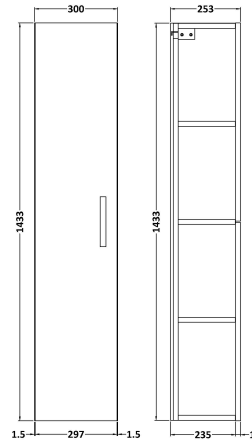

Sales Code: MOE1461

Description: Tall Wall Hung Unit Single Door

Product Dimensions

Height (mm):	1433
Width (mm):	300
Depth (mm):	253
Nett Weight (kg):	20.5

Packaging Dimensions

Height (mm):	275
Width (mm):	320
Depth (mm):	1455
Gross Weight (kg):	21

Packaging Data

Box Colour:	Brown Cardboard Box - Printed
Box Qty:	0
Label Size:	0 x 0
Label Colour:	White Label
Label Qty:	2

Outer Box Dimensions (If Applicable)

Height (mm):	
Width (mm):	
Depth (mm):	
Gross Weight (kg):	
Barcode:	5056678402849

Product Details

Country of Origin:	China
Fitting Instruction:	No
CE & UKCA:	N/A
FSC Certified Materials:	Yes
Colour:	Satin Soft Black
Construction Method:	Cam & Wood Dowel
Construction Type:	Rigid
Cabinet Finish:	MFC Painted Matt
Fascia Finish:	Mdf Painted Matt
Cabinet Thickness (mm):	16
Fascia Thickness (mm):	18
Drawer Included:	No
Drawer Type:	Not Applicable
No of Shelves:	3
Hinge Type:	95 Degree Soft Close
Hinge Included:	Yes, Supplied
Adjustable Legs:	No, Not Required
Fixings Included:	Yes
Handle Style:	Contemporary
Waste Shroud:	Not Applicable
Handle Included:	Yes, Supplied
Handle Type:	D-Shape