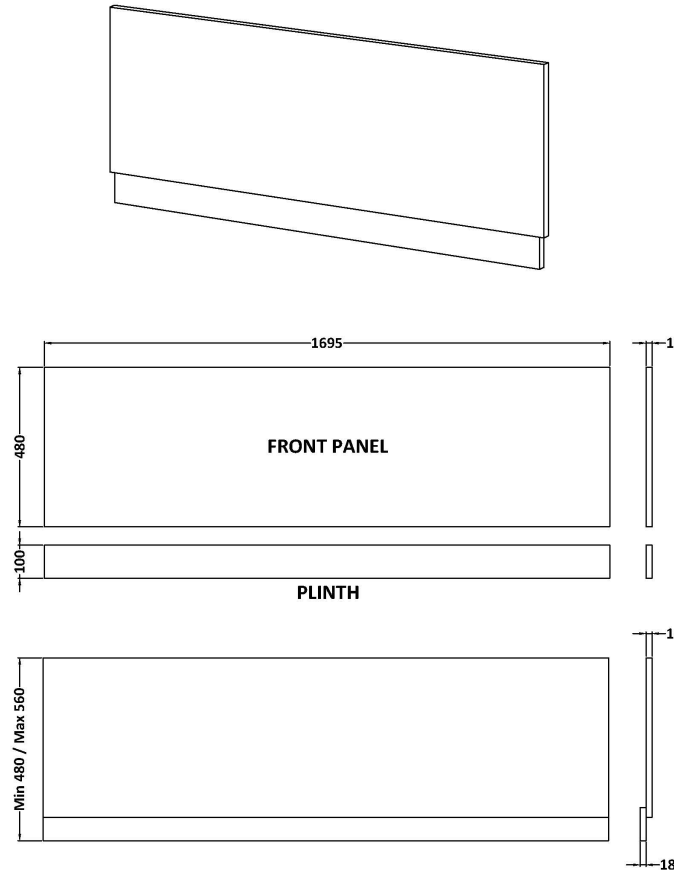

Sales Code: MPC2605

Description: 1700mm Bath Front Panel

Product Dimensions

Height (mm):	560
Width (mm):	1695
Depth (mm):	36
Nett Weight (kg):	17.8

Packaging Dimensions

Height (mm):	30
Width (mm):	590
Depth (mm):	1710
Gross Weight (kg):	17.8

Packaging Data

Box Colour:	Brown Cardboard Box
Box Qty:	1
Label Size:	100 x 50
Label Colour:	White Label
Label Qty:	1

Outer Box Dimensions (If Applicable)

Height (mm):	
Width (mm):	
Depth (mm):	
Gross Weight (kg):	
Barcode:	5056462696690

Product Details

Country of Origin:	United Kingdom
Fitting Instruction:	No
CE & UKCA:	N/A
FSC Certified Materials:	Yes
Colour:	Metallic Slate
Construction Method:	Screws Only
Construction Type:	Flat-Pack
Cabinet Finish:	MFC Textured Matt
Fascia Finish:	MFC Textured Matt
Cabinet Thickness (mm):	18
Fascia Thickness (mm):	18
Drawer Included:	Not Applicable
Drawer Type:	Not Applicable
No of Shelves:	Not Applicable
Hinge Type:	Not Applicable
Hinge Included:	Not Applicable
Adjustable Legs:	Not Applicable
Fixings Included:	Yes
Handle Style:	Not Applicable
Waste Shroud:	Not Applicable
Handle Included:	Not Applicable
Handle Type:	Not Applicable