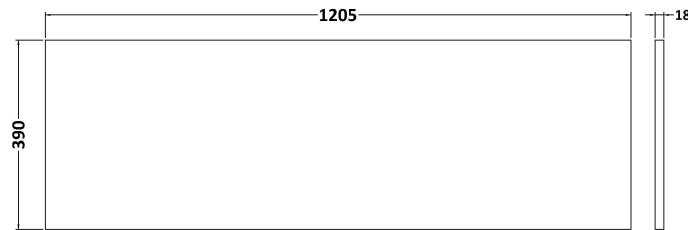

Sales Code: MWD120

Description: 1200 Worktop (1205X390x18mm)

Product Dimensions

Height (mm):	18
Width (mm):	1205
Depth (mm):	390
Nett Weight (kg):	5

Packaging Dimensions

Height (mm):	25
Width (mm):	1225
Depth (mm):	410
Gross Weight (kg):	5

Packaging Data

Box Colour:	Brown Cardboard Box - Printed
Box Qty:	1
Label Size:	100 x 50
Label Colour:	Not Applicable
Label Qty:	0

Outer Box Dimensions (If Applicable)

Height (mm):	
Width (mm):	
Depth (mm):	
Gross Weight (kg):	
Barcode:	5056462658193

Product Details

Country of Origin:	China
Fitting Instruction:	No
CE & UKCA:	N/A
FSC Certified Materials:	Yes
Colour:	Gloss White
Construction Method:	Not Applicable
Construction Type:	Not Applicable
Cabinet Finish:	Not Applicable
Fascia Finish:	Mdf Painted Gloss
Cabinet Thickness (mm):	
Fascia Thickness (mm):	18
Drawer Included:	Not Applicable
Drawer Type:	Not Applicable
No of Shelves:	Not Applicable
Hinge Type:	Not Applicable
Hinge Included:	Not Applicable
Adjustable Legs:	Not Applicable
Fixings Included:	Yes
Handle Style:	Not Applicable
Waste Shroud:	Not Applicable
Handle Included:	Not Applicable
Handle Type:	Not Applicable