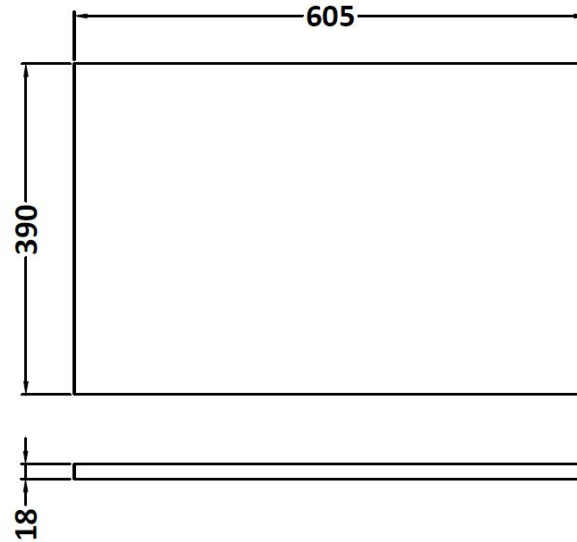

Sales Code: MWD160

Description: 600 Worktop (605X390x18mm)

Product Dimensions

Height (mm):	18
Width (mm):	605
Depth (mm):	390
Nett Weight (kg):	2.5

Packaging Dimensions

Height (mm):	25
Width (mm):	625
Depth (mm):	410
Gross Weight (kg):	3

Packaging Data

Box Colour:	Brown Cardboard Box - Printed
Box Qty:	1
Label Size:	100 x 50
Label Colour:	Not Applicable
Label Qty:	0

Outer Box Dimensions (If Applicable)

Height (mm):	
Width (mm):	
Depth (mm):	
Gross Weight (kg):	
Barcode:	5055275826263

Product Details

Country of Origin:	United Kingdom
Fitting Instruction:	No
CE & UKCA:	N/A
FSC Certified Materials:	Yes
Colour:	Gloss White
Construction Method:	Not Applicable
Construction Type:	Not Applicable
Cabinet Finish:	Not Applicable
Fascia Finish:	MFC Painted Gloss
Cabinet Thickness (mm):	
Fascia Thickness (mm):	18
Drawer Included:	Not Applicable
Drawer Type:	Not Applicable
No of Shelves:	Not Applicable
Hinge Type:	Not Applicable
Hinge Included:	Not Applicable
Adjustable Legs:	Not Applicable
Fixings Included:	Yes
Handle Style:	Not Applicable
Waste Shroud:	Not Applicable
Handle Included:	Not Applicable
Handle Type:	Not Applicable