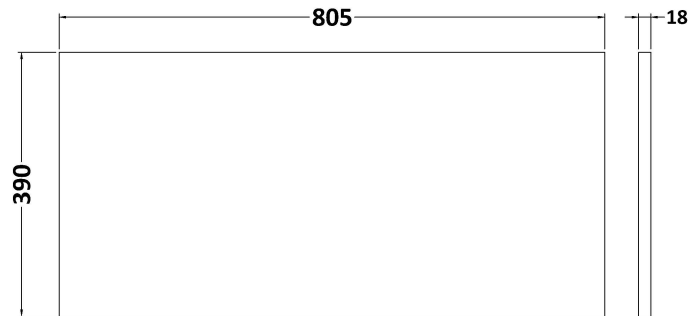

Sales Code: MWD1880

Description: 800 Worktop (805X390x18mm)

Product Dimensions

Height (mm):	18
Width (mm):	805
Depth (mm):	390
Nett Weight (kg):	3.5

Packaging Dimensions

Height (mm):	25
Width (mm):	825
Depth (mm):	410
Gross Weight (kg):	3.5

Packaging Data

Box Colour:	Brown Cardboard Box - Printed
Box Qty:	
Label Size:	x
Label Colour:	Not Applicable
Label Qty:	0

Outer Box Dimensions (If Applicable)

Height (mm):	
Width (mm):	
Depth (mm):	
Gross Weight (kg):	
Barcode:	5056462657547