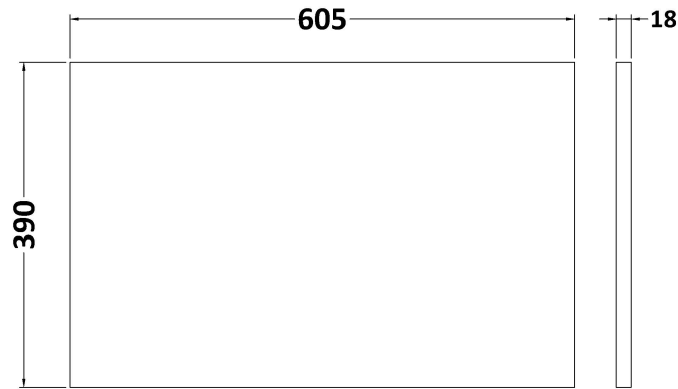

**Sales Code:** MWD2260

**Description:** 600 Worktop (605X390x18mm)

**Product Dimensions**

Height (mm):	18
Width (mm):	605
Depth (mm):	390
Nett Weight (kg):	2.5

**Packaging Dimensions**

Height (mm):	25
Width (mm):	625
Depth (mm):	410
Gross Weight (kg):	3

**Packaging Data**

Box Colour:	Brown Cardboard Box - Printed
Box Qty:	1
Label Size:	100 x 50
Label Colour:	Not Applicable
Label Qty:	0

**Outer Box Dimensions (If Applicable)**

Height (mm):	
Width (mm):	
Depth (mm):	
Gross Weight (kg):	
Barcode:	5056462649986