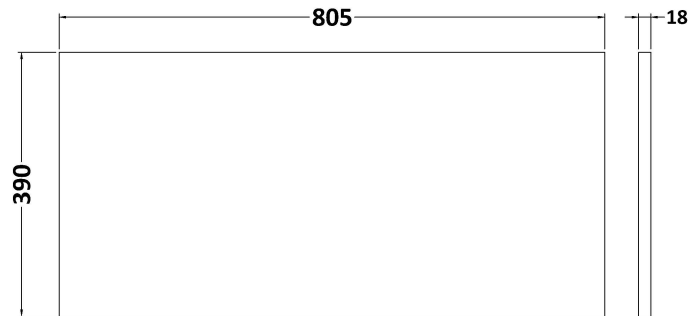

Sales Code: MWD2280

Description: 800 Worktop (805X390x18mm)

**Product Dimensions**

Height (mm):	18
Width (mm):	805
Depth (mm):	390
Nett Weight (kg):	3.5

**Packaging Dimensions**

Height (mm):	25
Width (mm):	825
Depth (mm):	410
Gross Weight (kg):	3.5

**Packaging Data**

Box Colour:	Brown Cardboard Box - Printed
Box Qty:	
Label Size:	x
Label Colour:	Not Applicable
Label Qty:	0

**Outer Box Dimensions (If Applicable)**

Height (mm):	
Width (mm):	
Depth (mm):	
Gross Weight (kg):	
Barcode:	5056462657516

**Product Details**

Country of Origin:	United Kingdom
Fitting Instruction:	No
CE & UKCA:	
FSC Certified Materials:	
Colour:	Graphite Grey Woodgrain
Construction Method:	Not Applicable
Construction Type:	Not Applicable
Cabinet Finish:	Not Applicable
Fascia Finish:	MFC Textured Woodgrain
Cabinet Thickness (mm):	
Fascia Thickness (mm):	18
Drawer Included:	Not Applicable
Drawer Type:	Not Applicable
No of Shelves:	Not Applicable
Hinge Type:	Not Applicable
Hinge Included:	Not Applicable
Adjustable Legs:	Not Applicable
Fixings Included:	Yes
Handle Style:	Not Applicable
Waste Shroud:	Not Applicable
Handle Included:	Not Applicable
Handle Type:	Not Applicable