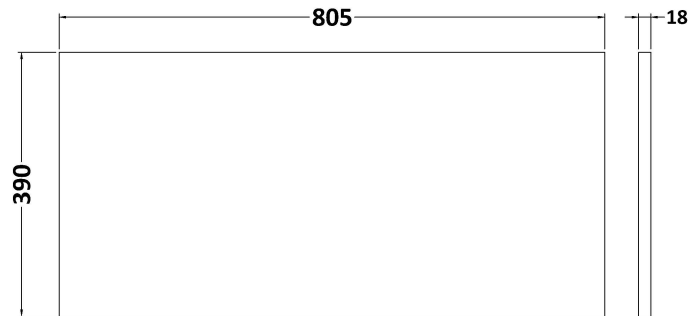

Sales Code: MWD2380

Description: 800 Worktop (805X390x18mm)

Product Dimensions

Height (mm):	18
Width (mm):	805
Depth (mm):	390
Nett Weight (kg):	3.5

Packaging Dimensions

Height (mm):	25
Width (mm):	825
Depth (mm):	410
Gross Weight (kg):	3.5

Packaging Data

Box Colour:	Brown Cardboard Box - Printed
Box Qty:	
Label Size:	x
Label Colour:	Not Applicable
Label Qty:	0

Outer Box Dimensions (If Applicable)

Height (mm):	
Width (mm):	
Depth (mm):	
Gross Weight (kg):	
Barcode:	5056462657523

Product Details

Country of Origin:	United Kingdom
Fitting Instruction:	No
CE & UKCA:	
FSC Certified Materials:	
Colour:	Monument Grey
Construction Method:	Not Applicable
Construction Type:	Not Applicable
Cabinet Finish:	Not Applicable
Fascia Finish:	MFC Smooth Matt
Cabinet Thickness (mm):	
Fascia Thickness (mm):	18
Drawer Included:	Not Applicable
Drawer Type:	Not Applicable
No of Shelves:	Not Applicable
Hinge Type:	Not Applicable
Hinge Included:	Not Applicable
Adjustable Legs:	Not Applicable
Fixings Included:	Yes
Handle Style:	Not Applicable
Waste Shroud:	Not Applicable
Handle Included:	Not Applicable
Handle Type:	Not Applicable