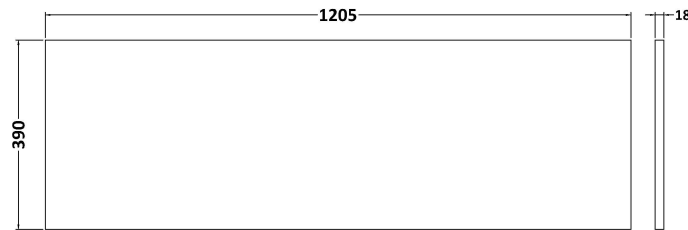

Sales Code: MWD2520

Description: 1200 Worktop (1205X390x18mm)

Product Dimensions

Height (mm):	18
Width (mm):	1205
Depth (mm):	390
Nett Weight (kg):	5

Packaging Dimensions

Height (mm):	25
Width (mm):	1225
Depth (mm):	410
Gross Weight (kg):	5

Packaging Data

Box Colour:	Brown Cardboard Box - Printed
Box Qty:	1
Label Size:	100 x 50
Label Colour:	Not Applicable
Label Qty:	0

Outer Box Dimensions (If Applicable)

Height (mm):	
Width (mm):	
Depth (mm):	
Gross Weight (kg):	
Barcode:	5056462660097