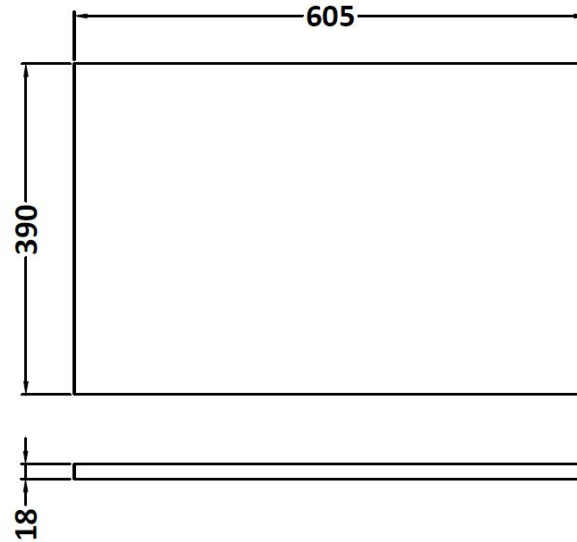

Sales Code: MWD360

Description: 600 Worktop (605X390x18mm)

Product Dimensions

Height (mm):	18
Width (mm):	605
Depth (mm):	390
Nett Weight (kg):	2.5

Packaging Dimensions

Height (mm):	25
Width (mm):	625
Depth (mm):	410
Gross Weight (kg):	2.5

Packaging Data

Box Colour:	Brown Cardboard Box
Box Qty:	1
Label Size:	140 x 20
Label Colour:	White Label
Label Qty:	2

Outer Box Dimensions (If Applicable)

Height (mm):	
Width (mm):	
Depth (mm):	
Gross Weight (kg):	
Barcode:	5055275893579

Product Details

Country of Origin:	China
Fitting Instruction:	No
CE & UKCA:	
FSC Certified Materials:	Yes
Colour:	Gloss Grey
Construction Method:	Not Applicable
Construction Type:	Flat-Pack
Cabinet Finish:	Not Applicable
Fascia Finish:	MFC Painted Gloss
Cabinet Thickness (mm):	
Fascia Thickness (mm):	18
Drawer Included:	Not Applicable
Drawer Type:	Not Applicable
No of Shelves:	Not Applicable
Hinge Type:	Not Applicable
Hinge Included:	Not Applicable
Adjustable Legs:	Not Applicable
Fixings Included:	Yes
Handle Style:	Not Applicable
Waste Shroud:	Not Applicable
Handle Included:	Not Applicable
Handle Type:	Not Applicable