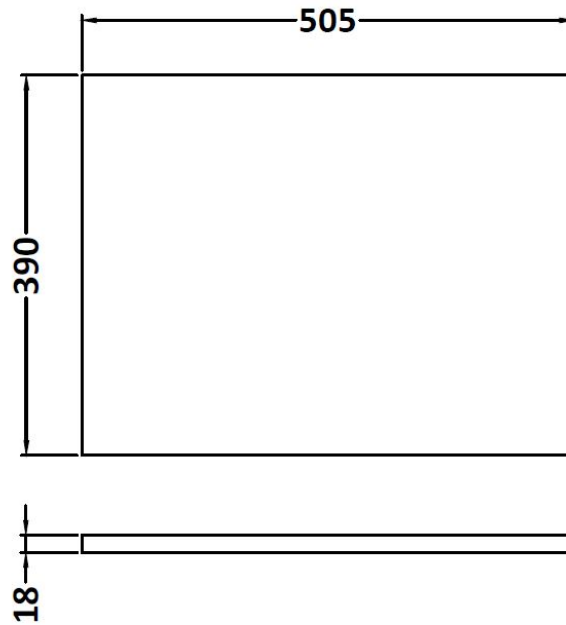

Sales Code: MWD650

Description: 500 Worktop (505X390x18mm)

### Product Dimensions

Height (mm):	18
Width (mm):	505
Depth (mm):	390
Nett Weight (kg):	2

### Packaging Dimensions

Height (mm):	25
Width (mm):	525
Depth (mm):	410
Gross Weight (kg):	2.5

### Outer Box Dimensions (If Applicable)

Height (mm):	
Width (mm):	
Depth (mm):	
Gross Weight (kg):	
Barcode:	5055275826287