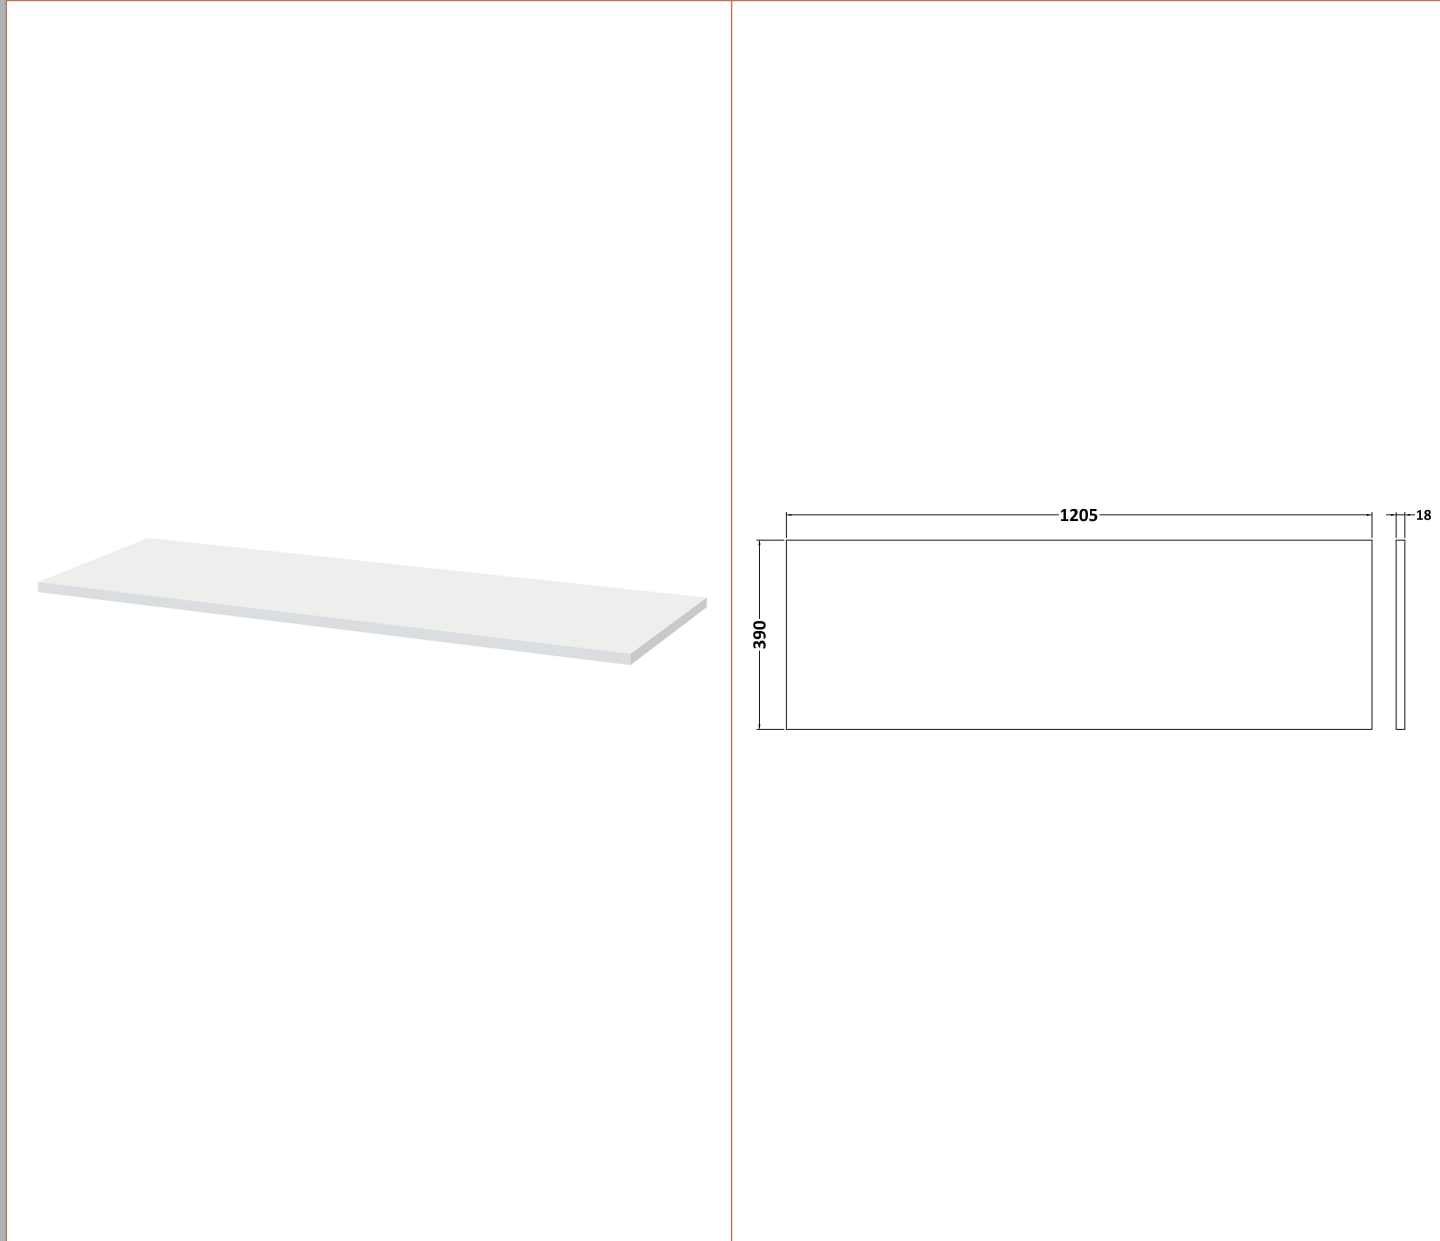

**Sales Code:** MWT120

**Description:** 1200 Worktop (1205X390x18mm)

**Product Dimensions**

Height (mm):	18
Width (mm):	1205
Depth (mm):	390
Nett Weight (kg):	5

**Packaging Dimensions**

Height (mm):	25
Width (mm):	1225
Depth (mm):	410
Gross Weight (kg):	5

**Packaging Data**

Box Colour:	Brown Cardboard Box - Printed
Box Qty:	1
Label Size:	100 x 50
Label Colour:	Not Applicable
Label Qty:	0

**Outer Box Dimensions (If Applicable)**

Height (mm):	
Width (mm):	
Depth (mm):	
Gross Weight (kg):	
Barcode:	5056462654966

**Product Details**

Country of Origin:	China
Fitting Instruction:	No
CE & UKCA:	N/A
FSC Certified Materials:	Yes
Colour:	Satin White
Construction Method:	Not Applicable
Construction Type:	Not Applicable
Cabinet Finish:	Not Applicable
Fascia Finish:	MFC Painted Gloss
Cabinet Thickness (mm):	
Fascia Thickness (mm):	18
Drawer Included:	Not Applicable
Drawer Type:	Not Applicable
No of Shelves:	Not Applicable
Hinge Type:	Not Applicable
Hinge Included:	Not Applicable
Adjustable Legs:	Not Applicable
Fixings Included:	Yes
Handle Style:	Not Applicable
Waste Shroud:	Not Applicable
Handle Included:	Not Applicable
Handle Type:	Not Applicable