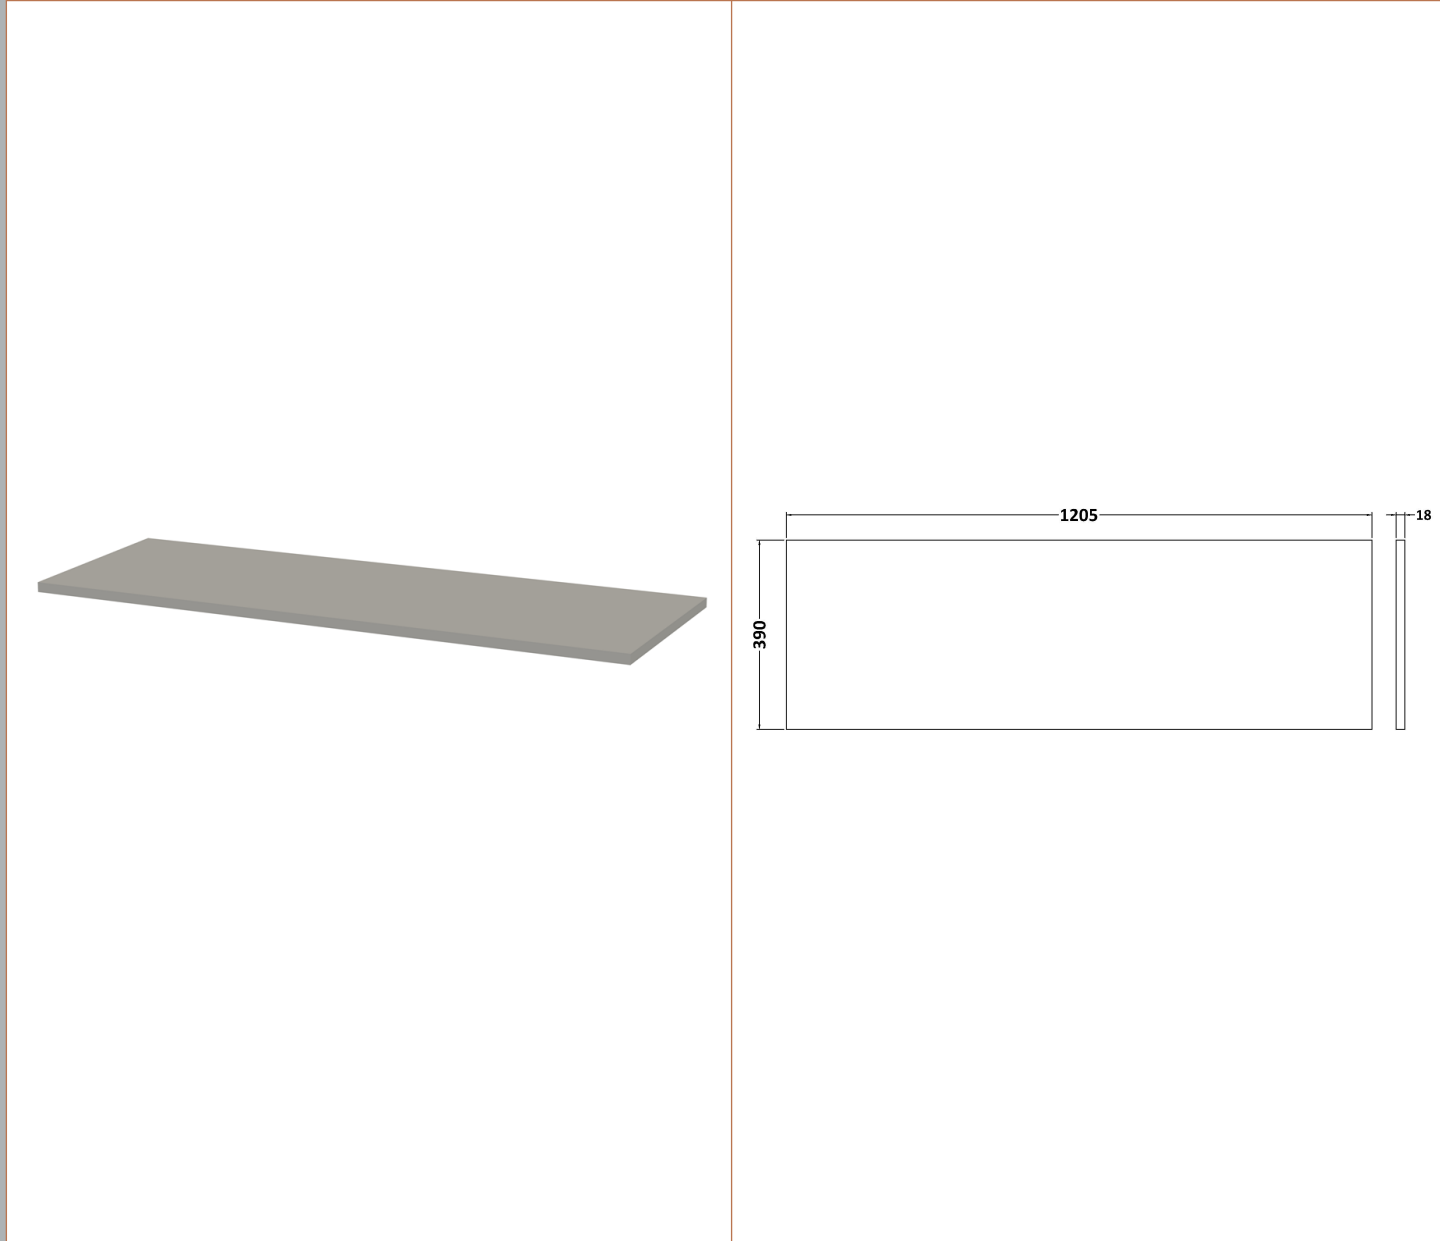

Sales Code: MWT220

Description: 1200 Worktop (1205X390x18mm)

Product Dimensions

Height (mm):	18
Width (mm):	1205
Depth (mm):	390
Nett Weight (kg):	5

Packaging Dimensions

Height (mm):	25
Width (mm):	1225
Depth (mm):	410
Gross Weight (kg):	5

Packaging Data

Box Colour:	Brown Cardboard Box - Printed
Box Qty:	1
Label Size:	100 x 50
Label Colour:	Not Applicable
Label Qty:	0

Outer Box Dimensions (If Applicable)

Height (mm):	
Width (mm):	
Depth (mm):	
Gross Weight (kg):	
Barcode:	5056462654973

Product Details

Country of Origin:	China
Fitting Instruction:	No
CE & UKCA:	N/A
FSC Certified Materials:	Yes
Colour:	Satin Grey
Construction Method:	Not Applicable
Construction Type:	Not Applicable
Cabinet Finish:	Not Applicable
Fascia Finish:	MFC Painted Gloss
Cabinet Thickness (mm):	
Fascia Thickness (mm):	18
Drawer Included:	Not Applicable
Drawer Type:	Not Applicable
No of Shelves:	Not Applicable
Hinge Type:	Not Applicable
Hinge Included:	Not Applicable
Adjustable Legs:	Not Applicable
Fixings Included:	Yes
Handle Style:	Not Applicable
Waste Shroud:	Not Applicable
Handle Included:	Not Applicable
Handle Type:	Not Applicable