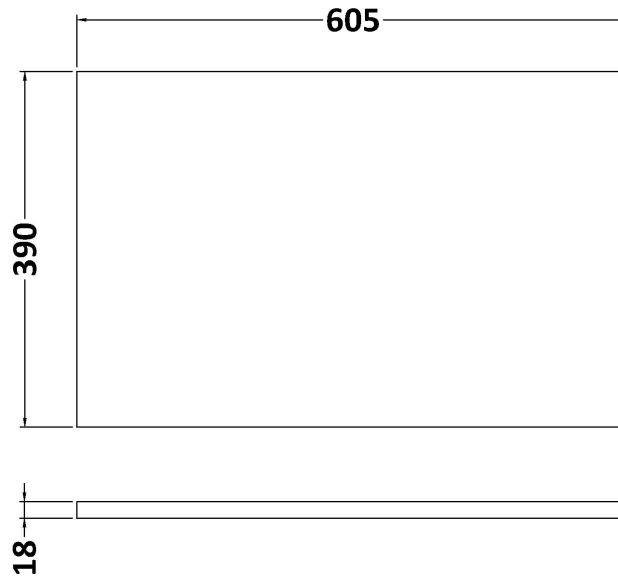

Sales Code: MWT360

Description: 600 Worktop (605X390x18mm)

Product Dimensions

Height (mm):	18
Width (mm):	605
Depth (mm):	390
Nett Weight (kg):	2.5

Packaging Dimensions

Height (mm):	25
Width (mm):	625
Depth (mm):	410
Gross Weight (kg):	2.5

Packaging Data

Box Colour:	Brown Cardboard Box - Printed
Box Qty:	1
Label Size:	100 x 50
Label Colour:	Not Applicable
Label Qty:	0

Outer Box Dimensions (If Applicable)

Height (mm):	
Width (mm):	
Depth (mm):	
Gross Weight (kg):	
Barcode:	5056211899754

Product Details

Country of Origin:	China
Fitting Instruction:	No
CE & UKCA:	N/A
FSC Certified Materials:	Yes
Colour:	Satin Blue
Construction Method:	Not Applicable
Construction Type:	Not Applicable
Cabinet Finish:	Not Applicable
Fascia Finish:	MFC Painted Gloss
Cabinet Thickness (mm):	
Fascia Thickness (mm):	18
Drawer Included:	Not Applicable
Drawer Type:	Not Applicable
No of Shelves:	Not Applicable
Hinge Type:	Not Applicable
Hinge Included:	Not Applicable
Adjustable Legs:	Not Applicable
Fixings Included:	Yes
Handle Style:	Not Applicable
Waste Shroud:	Not Applicable
Handle Included:	Not Applicable
Handle Type:	Not Applicable