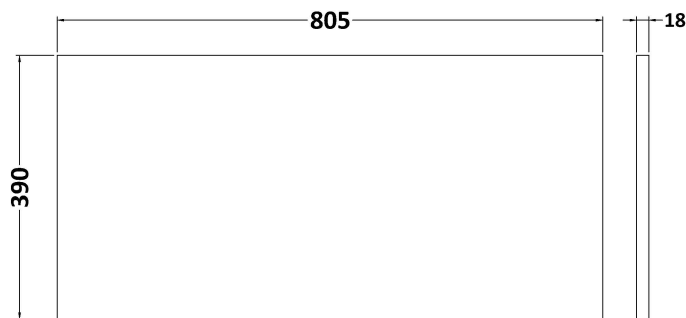

Sales Code: MWT380

Description: 800 Worktop (805X390x18mm)

Product Dimensions

Height (mm):	18
Width (mm):	805
Depth (mm):	390
Nett Weight (kg):	3.5

Packaging Dimensions

Height (mm):	25
Width (mm):	825
Depth (mm):	410
Gross Weight (kg):	3.5

Packaging Data

Box Colour:	Brown Cardboard Box - Printed
Box Qty:	1
Label Size:	100 x 50
Label Colour:	Not Applicable
Label Qty:	0

Outer Box Dimensions (If Applicable)

Height (mm):	
Width (mm):	
Depth (mm):	
Gross Weight (kg):	
Barcode:	5056211899785