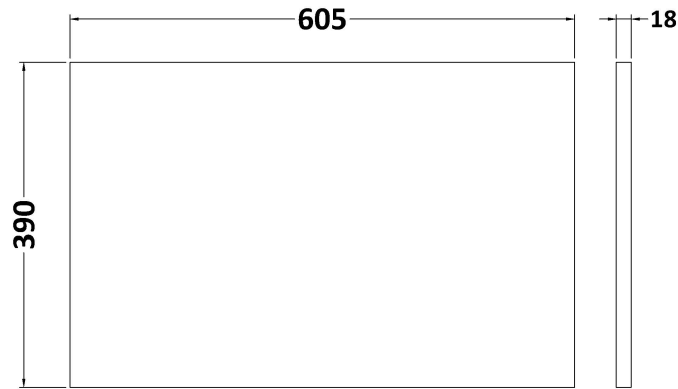

Sales Code: MWT860

Description: 600 Worktop (605X390x18mm)

Product Dimensions

Height (mm):	18
Width (mm):	605
Depth (mm):	390
Nett Weight (kg):	2.5

Packaging Dimensions

Height (mm):	25
Width (mm):	625
Depth (mm):	410
Gross Weight (kg):	2.5

Packaging Data

Box Colour:	Brown Cardboard Box - Printed
Box Qty:	1
Label Size:	100 x 50
Label Colour:	Not Applicable
Label Qty:	0

Outer Box Dimensions (If Applicable)

Height (mm):	
Width (mm):	
Depth (mm):	
Gross Weight (kg):	
Barcode:	5056462654911