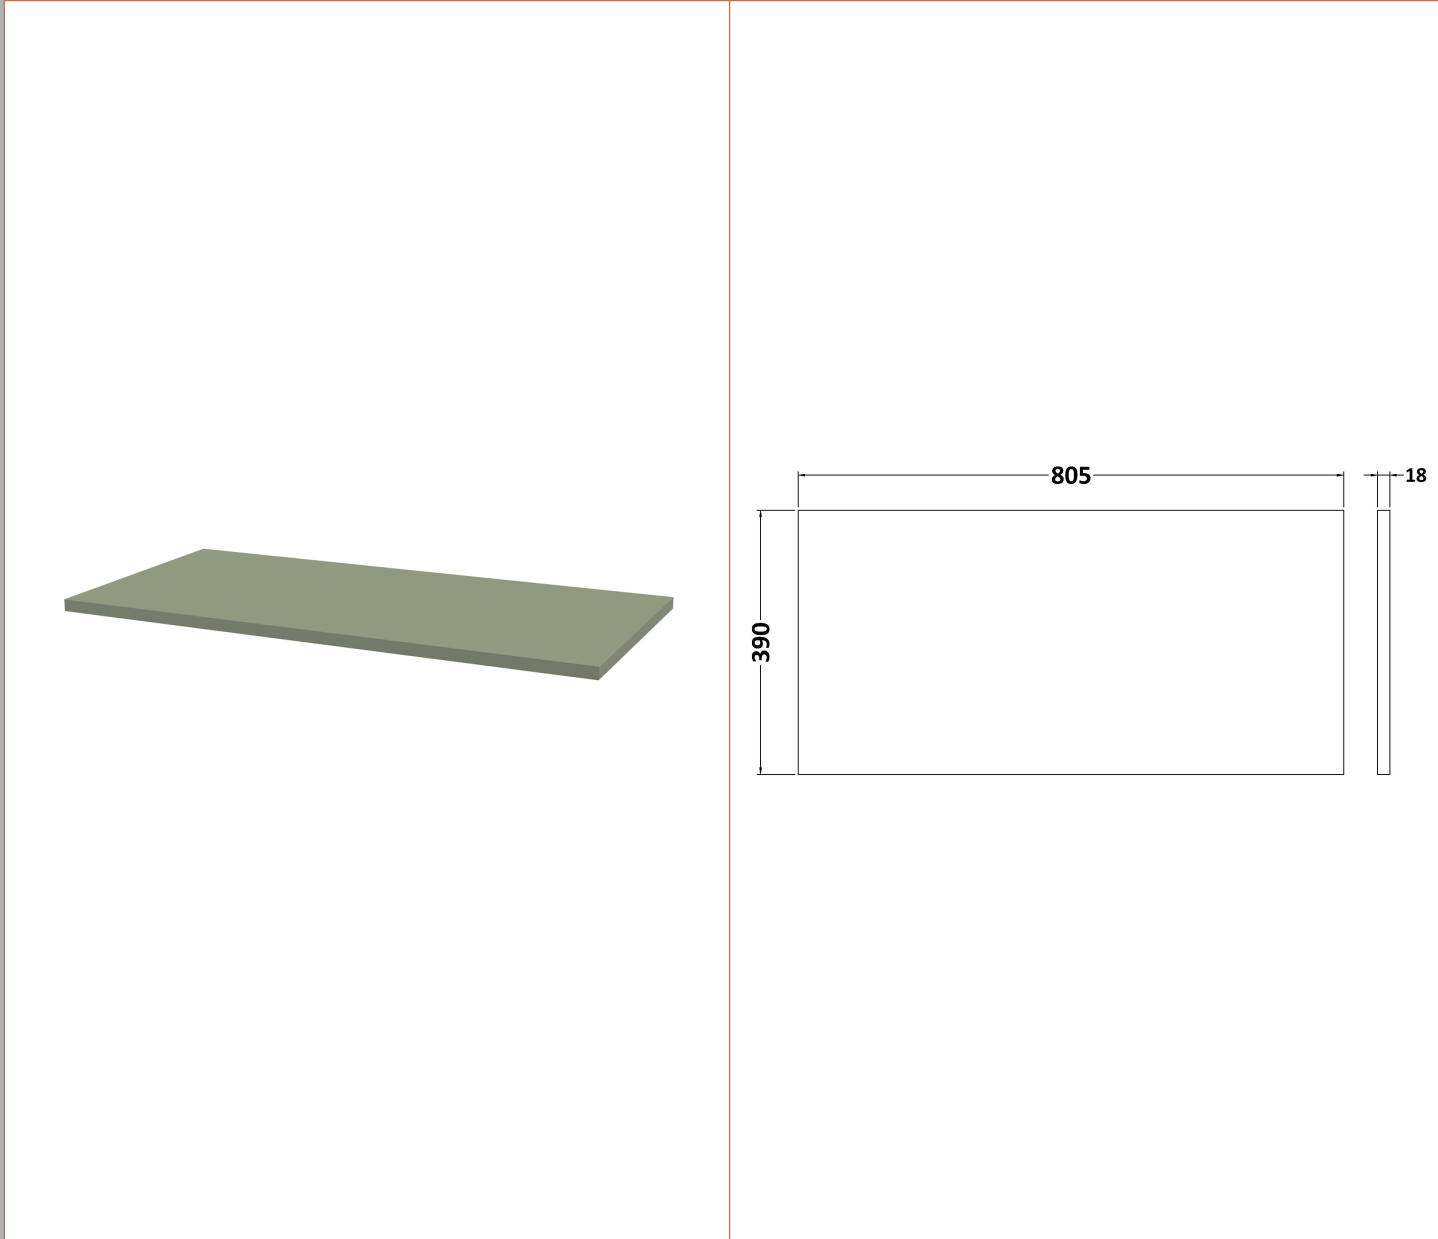

Sales Code: MWT880

Description: 800 Worktop (805X390x18mm)

**Product Dimensions**

Height (mm):	18
Width (mm):	805
Depth (mm):	390
Nett Weight (kg):	3.5

**Packaging Dimensions**

Height (mm):	25
Width (mm):	825
Depth (mm):	410
Gross Weight (kg):	3.5

**Packaging Data**

Box Colour:	Brown Cardboard Box - Printed
Box Qty:	1
Label Size:	100 x 50
Label Colour:	Not Applicable
Label Qty:	0

**Outer Box Dimensions (If Applicable)**

Height (mm):	
Width (mm):	
Depth (mm):	
Gross Weight (kg):	
Barcode:	5056462654928

**Product Details**

Country of Origin:	China
Fitting Instruction:	No
CE & UKCA:	N/A
FSC Certified Materials:	Yes
Colour:	Satin Green
Construction Method:	Not Applicable
Construction Type:	Not Applicable
Cabinet Finish:	Not Applicable
Fascia Finish:	MFC Painted Gloss
Cabinet Thickness (mm):	
Fascia Thickness (mm):	18
Drawer Included:	Not Applicable
Drawer Type:	Not Applicable
No of Shelves:	Not Applicable
Hinge Type:	Not Applicable
Hinge Included:	Not Applicable
Adjustable Legs:	Not Applicable
Fixings Included:	Yes
Handle Style:	Not Applicable
Waste Shroud:	Not Applicable
Handle Included:	Not Applicable
Handle Type:	Not Applicable