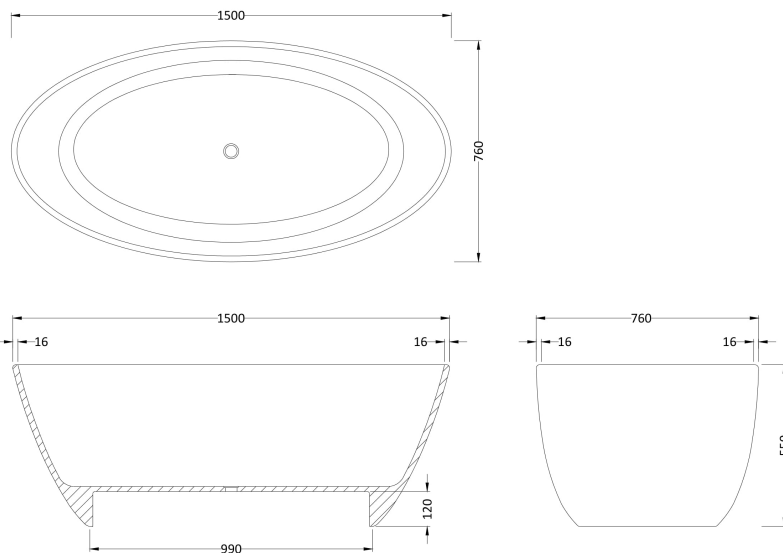

Sales Code: NBB001

Description: Grace Round Freestanding Bath 1510 X 760

Product Dimensions

Length (mm):	1510
Width (mm):	760
Depth (mm):	550
Nett Weight (kg):	75

Packaging Dimensions

Length (mm):	1530
Width (mm):	800
Depth (mm):	580
Gross Weight (kg):	85

Packaging Data

Box Colour:	Brown Cardboard Box
Box Qty:	1
Label Size:	100 x 50
Label Colour:	White Label
Label Qty:	1

Outer Box Dimensions (If Applicable)

Length (mm):	
Width (mm):	
Height (mm):	
Gross Weight (kg):	
Barcode:	5055275895863

Product Details

Country of Origin:	South Africa
Fitting Instruction:	No
Certification:	FSC: No CE & UKCA: No
Material Colour Reference:	European White
Product Material:	Cian Solid Surface
Material Thickness:	16mm
Volume (Ltr):	150
Displaced Capacity:	80
Leg Set Included:	Not Applicable
Waste Included:	Waste Included
Drilled/Undrilled:	Undrilled For Taps
Includes Grips:	No Grips Supplied
Embossed:	No
No of Tapholes:	None
Anti-Slip:	No