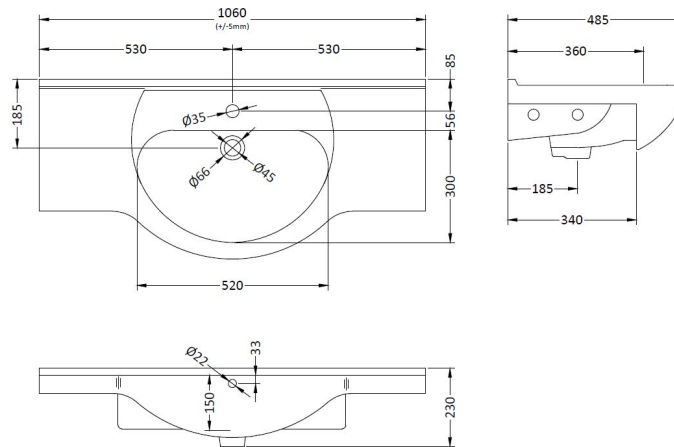

Sales Code: NBC006

Description: Classic 1060mm 1T/H Basin

Product Dimensions

Height (mm):	485
Width (mm):	1060
Depth (mm):	230
Nett Weight (kg):	30

Packaging Dimensions

Height (mm):	510
Width (mm):	1060
Depth (mm):	240
Gross Weight (kg):	30.68

Packaging Data

Box Colour:	Brown Cardboard Box - Printed
Box Qty:	1
Label Size:	100 x 50
Label Colour:	Not Applicable
Label Qty:	0

Outer Box Dimensions (If Applicable)

Height (mm):	
Width (mm):	
Depth (mm):	
Gross Weight (kg):	
Barcode:	5055146172925

Product Details

Country of Origin:	China
Fitting Instruction:	No
Certification: CE & UKCA:	No
WRAS:	N/A
WRAS No:	N/A
Product Material:	Vitreous China
Fixing Supplied:	No

Pans/Bidets: Trap Style: Not Applicable Includes Seat: Not Applicable

Basins: Tap Hole: One Taphole Chain Stay Hole: No
Template: Not Required Waste Type Req: Slotted
Overflow Inc: Yes Overflow Cover: Yes
Inner Bowl Depth (mm): 145mm