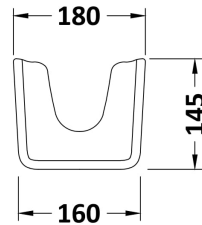

Sales Code: NCG403

Description: Full Pedestal

Product Dimensions

Height (mm):	690
Width (mm):	180
Depth (mm):	145
Nett Weight (kg):	9.8

Packaging Dimensions

Height (mm):	700
Width (mm):	190
Depth (mm):	155
Gross Weight (kg):	10

Packaging Data

Box Colour:	Brown Cardboard Box - Printed
Box Qty:	1
Label Size:	100 x 50
Label Colour:	White Label
Label Qty:	2

Outer Box Dimensions (If Applicable)

Height (mm):	
Width (mm):	
Depth (mm):	
Gross Weight (kg):	
Barcode:	5056211809180

Product Details

Country of Origin:	China
Fitting Instruction:	No
Certification: CE & UKCA:	N/A
WRAS:	N/A
WRAS No:	N/A
Product Material:	Vitreous China
Fixing Supplied:	No

Pans/Bidets: Trap Style: Not Applicable   Includes Seat: Not Applicable

Seats: Seat Type: Not Applicable   Material: Not Applicable
Function: Not Applicable   Hinge Type: Not Applicable
Hinge Material: Not Applicable

Cisterns: Operating Type: Not Applicable   Fittings: Not Applicable
Lever Type: Not Applicable

Basins: Tap Hole: Not Applicable   Chain Stay Hole: Not Applicable
Template: Not Applicable   Waste Type Req: Not Applicable
Overflow Inc: Not Applicable   Overflow Cover: Not Applicable
Inner Bowl Depth (mm): N/A