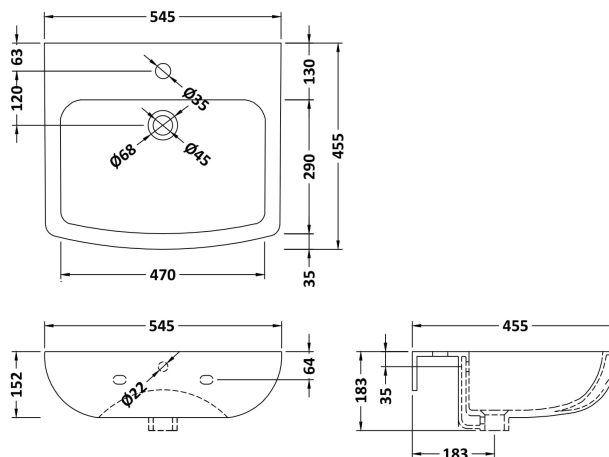

Packaging Dimensions

Height (mm):	435
Width (mm):	770
Depth (mm):	420
Gross Weight (kg):	39

Packaging Data

Box Colour:	Brown Cardboard Box - Printed
Box Qty:	1
Label Size:	100 x 50
Label Colour:	White Label
Label Qty:	2

Outer Box Dimensions (If Applicable)

Height (mm):	
Width (mm):	
Depth (mm):	
Gross Weight (kg):	
Barcode:	5056211807544

Product Details

Country of Origin:	China
Fitting Instruction:	No
Certification: CE & UKCA:	Yes
WRAS:	N/A
WRAS No:	N/A
Product Material:	Vitreous China
Fixing Supplied:	No

Basins: Tap Hole: Not Applicable Chain Stay Hole: Not Applicable
Template: Not Applicable Waste Type Req: Not Applicable
Overflow Inc: Not Applicable Overflow Cover: Not Applicable
Inner Bowl Depth (mm): N/A

Sales Code: NCG402

Description: 545mm Basin 1Th

Product Dimensions

Height (mm):	183
Width (mm):	545
Depth (mm):	455
Nett Weight (kg):	11.8

Packaging Dimensions

Height (mm):	230
Width (mm):	555
Depth (mm):	470
Gross Weight (kg):	12