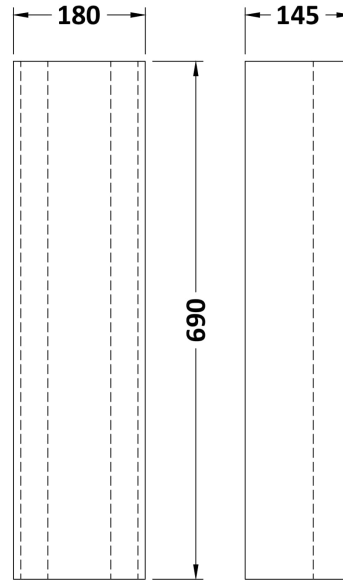

Sales Code: NCG403

Description: Full Pedestal

Product Dimensions

Height (mm):	690
Width (mm):	180
Depth (mm):	145
Nett Weight (kg):	9.8

Packaging Dimensions

Height (mm):	700
Width (mm):	190
Depth (mm):	155
Gross Weight (kg):	10

Packaging Data

Box Colour:	Brown Cardboard Box - Printed
Box Qty:	1
Label Size:	100 x 50
Label Colour:	White Label
Label Qty:	2

Outer Box Dimensions (If Applicable)

Height (mm):	
Width (mm):	
Depth (mm):	
Gross Weight (kg):	
Barcode:	5056211809180

Product Details

Country of Origin:	China
Fitting Instruction:	No
Certification: CE & UKCA:	N/A
WRAS:	N/A
WRAS No:	N/A
Product Material:	Vitreous China
Fixing Supplied:	No

Pans/Bidets: Trap Style: Not Applicable   Includes Seat: Not Applicable

Seats: Seat Type: Not Applicable   Material: Not Applicable
Function: Not Applicable   Hinge Type: Not Applicable
Hinge Material: Not Applicable

Cisterns: Operating Type: Not Applicable   Fittings: Not Applicable
Lever Type: Not Applicable

Basins: Tap Hole: Not Applicable   Chain Stay Hole: Not Applicable
Template: Not Applicable   Waste Type Req: Not Applicable
Overflow Inc: Not Applicable   Overflow Cover: Not Applicable
Inner Bowl Depth (mm): N/A