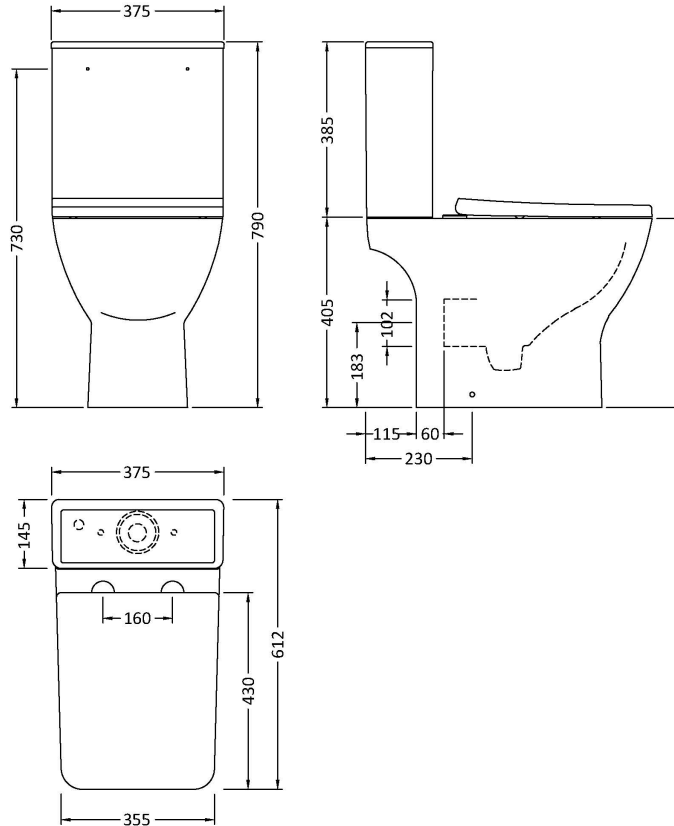

Sales Code: Ncg410

Description: Ava Toilet & 545 Basin Pedestal

Packaging Details

Barcode: 5056211868507

Sales Code: NCG450

Description: Ava Rimless Pan, Cistern & Sc Seat

Product Dimensions

Height (mm):	790
Width (mm):	375
Depth (mm):	612
Nett Weight (kg):	38.5

Packaging Dimensions

Height (mm):	435
Width (mm):	770
Depth (mm):	420
Gross Weight (kg):	39

Packaging Data

Box Colour:	Brown Cardboard Box - Printed
Box Qty:	1
Label Size:	100 x 50
Label Colour:	White Label
Label Qty:	2

Outer Box Dimensions (If Applicable)

Height (mm):	
Width (mm):	
Depth (mm):	
Gross Weight (kg):	
Barcode:	5056211807544

Product Details

Country of Origin:	China
Fitting Instruction:	No
Certification: CE & UKCA:	Yes
WRAS:	N/A
WRAS No:	N/A
Product Material:	Vitreous China
Fixing Supplied:	No

Sales Code: NCG402

Description: 545mm Basin 1Th

Product Dimensions

Height (mm):	183
Width (mm):	545
Depth (mm):	455
Nett Weight (kg):	11.8

Packaging Dimensions

Height (mm):	230
Width (mm):	555
Depth (mm):	470
Gross Weight (kg):	12