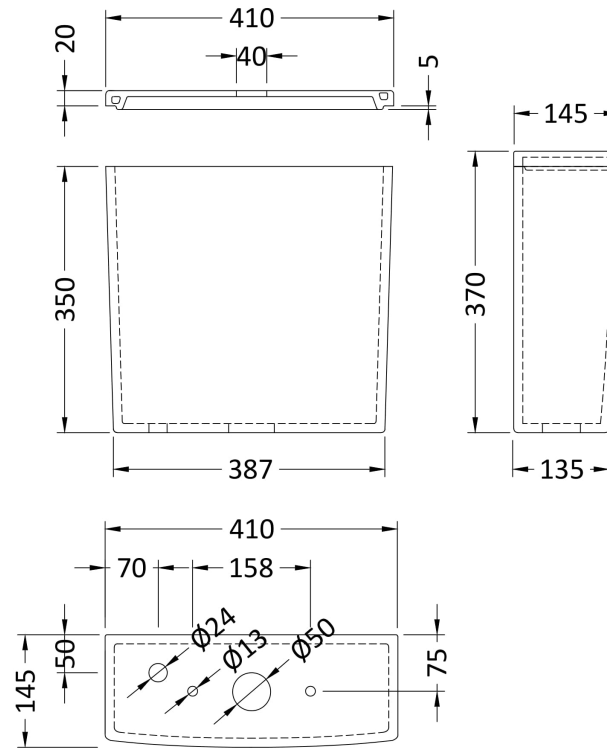

Sales Code: NCH401

Description: Cistern

Product Dimensions

Height (mm):	370
Width (mm):	410
Depth (mm):	145
Nett Weight (kg):	13.8

Packaging Dimensions

Height (mm):	410
Width (mm):	420
Depth (mm):	160
Gross Weight (kg):	14

Packaging Data

Box Colour:	Brown Cardboard Box - Printed
Box Qty:	1
Label Size:	100 x 50
Label Colour:	Not Applicable
Label Qty:	0

Outer Box Dimensions (If Applicable)

Height (mm):	
Width (mm):	
Depth (mm):	
Gross Weight (kg):	
Barcode:	5055369038541

Seats: Seat Type: Not Applicable Material: Not Applicable
Function: Not Applicable Hinge Type: Not Applicable
Hinge Material: Not Applicable

Cisterns: Operating Type: Push Button Fittings: Loose 6/3L
Lever Type: Plastic Chrome Platec

Basins: Tap Hole: Not Applicable Chain Stay Hole: Not Applicable
Template: Not Applicable Waste Type Req: Not Applicable
Overflow Inc: Not Applicable Overflow Cover: Not Applicable
Inner Bowl Depth (mm): N/A