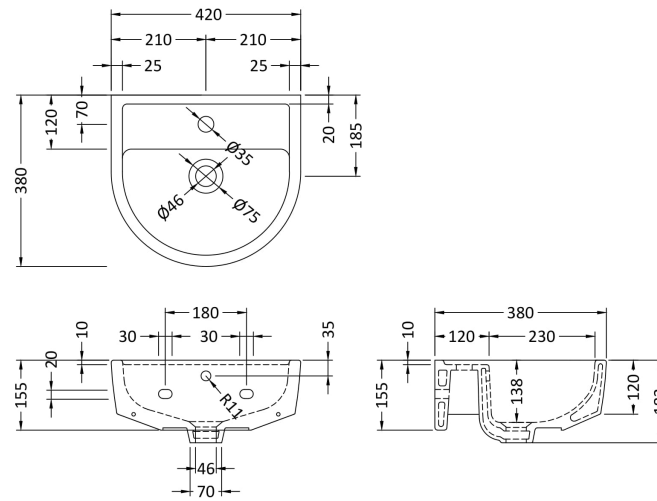

Sales Code: NCH402

Description: 420mm Small Basin 1Th

Product Dimensions

Height (mm):	183
Width (mm):	420
Depth (mm):	380
Nett Weight (kg):	10.3

Packaging Dimensions

Height (mm):	200
Width (mm):	440
Depth (mm):	400
Gross Weight (kg):	10.5

Packaging Data

Box Colour:	Brown Cardboard Box - Printed
Box Qty:	1
Label Size:	100 x 50
Label Colour:	Not Applicable
Label Qty:	0

Outer Box Dimensions (If Applicable)

Height (mm):	
Width (mm):	
Depth (mm):	
Gross Weight (kg):	
Barcode:	5055369043293

Product Details

Country of Origin:	China
Fitting Instruction:	No
Certification: CE & UKCA:	No
WRAS:	N/A
WRAS No:	N/A
Product Material:	Vitreous China
Fixing Supplied:	No

Pans/Bidets: Trap Style: Not Applicable Includes Seat: Not Applicable

Basins: Tap Hole: One Taphole Chain Stay Hole: No
Template: Not Required Waste Type Req: Slotted
Overflow Inc: Yes Overflow Cover: No
Inner Bowl Depth (mm): 130mm