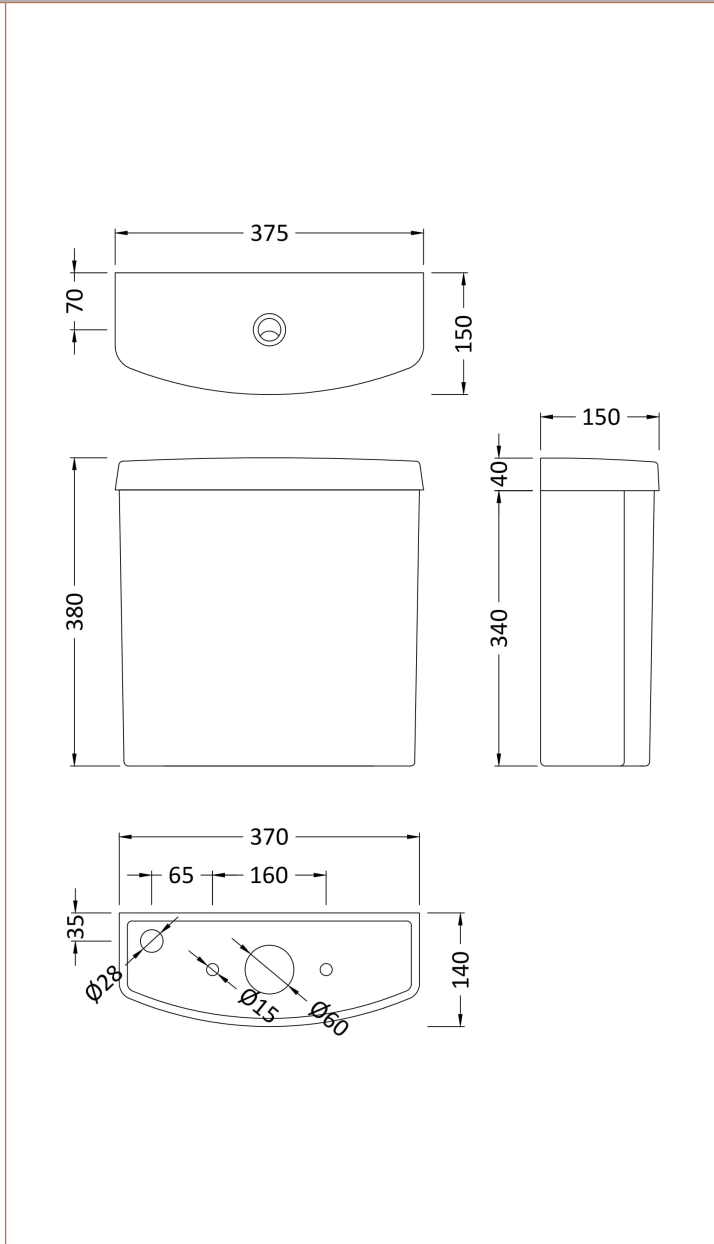

Sales Code: NCS291

Description: Ivo Cc Cistern

Product Dimensions

Height (mm):	380
Width (mm):	375
Depth (mm):	150
Nett Weight (kg):	11.8

Packaging Dimensions

Height (mm):	400
Width (mm):	385
Depth (mm):	160
Gross Weight (kg):	12

Packaging Data

Box Colour:	Brown Cardboard Box
Box Qty:	1
Label Size:	100 x 50
Label Colour:	White Label
Label Qty:	2

Outer Box Dimensions (If Applicable)

Height (mm):	
Width (mm):	
Depth (mm):	
Gross Weight (kg):	
Barcode:	5055275872864

Product Details

Country of Origin:	China
Fitting Instruction:	No
Certification: CE & UKCA: No	WRAS: No WRAS No: N/A
Product Material:	Vitreous China
Fixing Supplied:	Yes

Pans/Bidets: Trap Style: Not Applicable Includes Seat: Not Applicable

Basins: Tap Hole: Not Applicable Chain Stay Hole: Not Applicable
Template: Not Applicable Waste Type Req: Not Applicable
Overflow Inc: Not Applicable Overflow Cover: Not Applicable
Inner Bowl Depth (mm): N/A